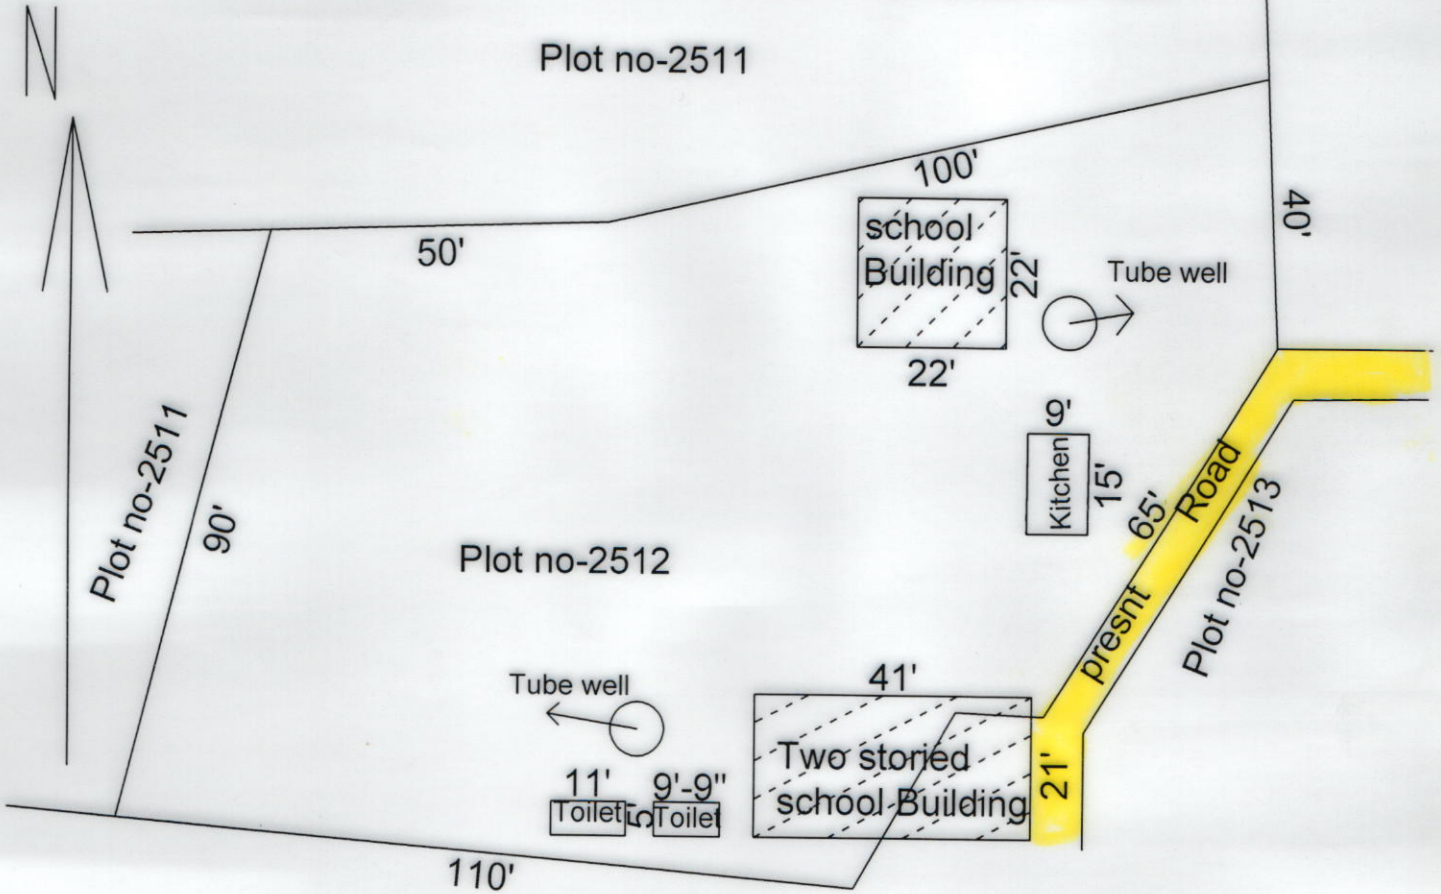

DIST- BIRBHUM, P.S-BOLPUR, MOUZA-ITANDA, J.L NO-155

Rasulpur mouza, J.L no-147

SCHOOL NAME-NUTANGRAM PRY. SCHOOL.
DISE CODE-19080111503.
CIRCLE- BOLPUR INTENSIVE.
BLOCK-BOLPUR -SRINIKETAN.
PANCHAYET-BAHIRI- PANCHSOWA.
MOUZA- ITANDA. J.L. NO-155
PLOT NO-2512. KHATIAN NO-244
SREA OF LAND-13940 SQFT OR 32 DESIMAL.
USEABLE AREA-1585 SQFT
FALLOW AREA-12355 SQFT.

Drawn by
S K Lal Mahan
SURVEYOR
Sec. No-1554707006/2007-08
W R S C V E & T

[Signature]
28.5.15
Head Teacher
Nutangram Primary School
P.O. - Panchsowa, Dist. - Birbhum