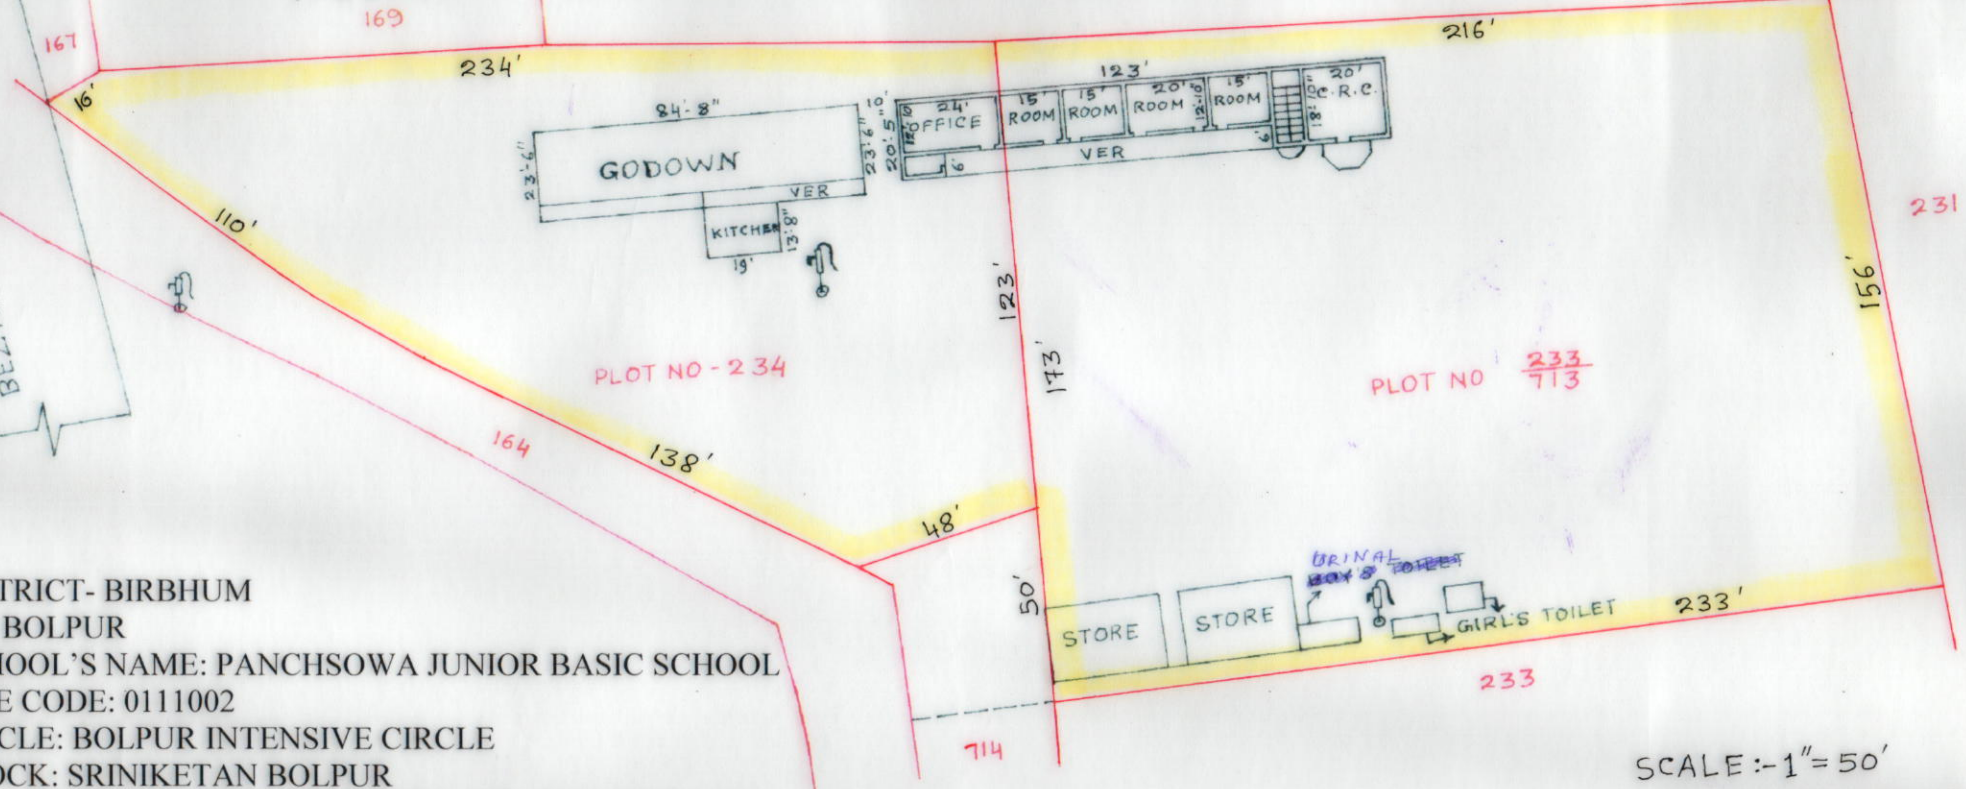

PANCHSOWA HOSPITAL 170 PANCHSOWA RABINDRA VIDYAPITH (HIGH SCHOOL) 171 172

PRESENT ROAD 169 153

DISTRICT- BIRBHUM  
 P.S. BOLPUR  
 SCHOOL'S NAME: PANCHSOWA JUNIOR BASIC SCHOOL  
 DISE CODE: 0111002  
 CIRCLE: BOLPUR INTENSIVE CIRCLE  
 BLOCK: SRINIKETAN BOLPUR  
 PANCHAYET BAHIRI PANCHSOWA GRAM PANCHAYET  
 MOUZA: UPARKHARA  
 J.L. NO. 149  
 L.R. KHATIAN NO. 435  
 PLOT NO. 233/713 AND 234  
 AREA: 82 + 47 = 129 DECIMAL  
 USABLE AREA: 6109 SQ.FT.

Kangouk Chandhuri  
 Head Teacher  
 Panchsowa Jr. B. School  
 Panchsowa, Birbhumi

SCALE :- 1" = 50'

DRAWN BY:  
 Subhas Pal.  
 Sri Subhas Pal  
 Senior Surveyor  
 Instructor of W.B.S.C.Y.E.T.  
 Nahina, Bolpur, Birbhumi  
 G.R.No.- 568208/0099