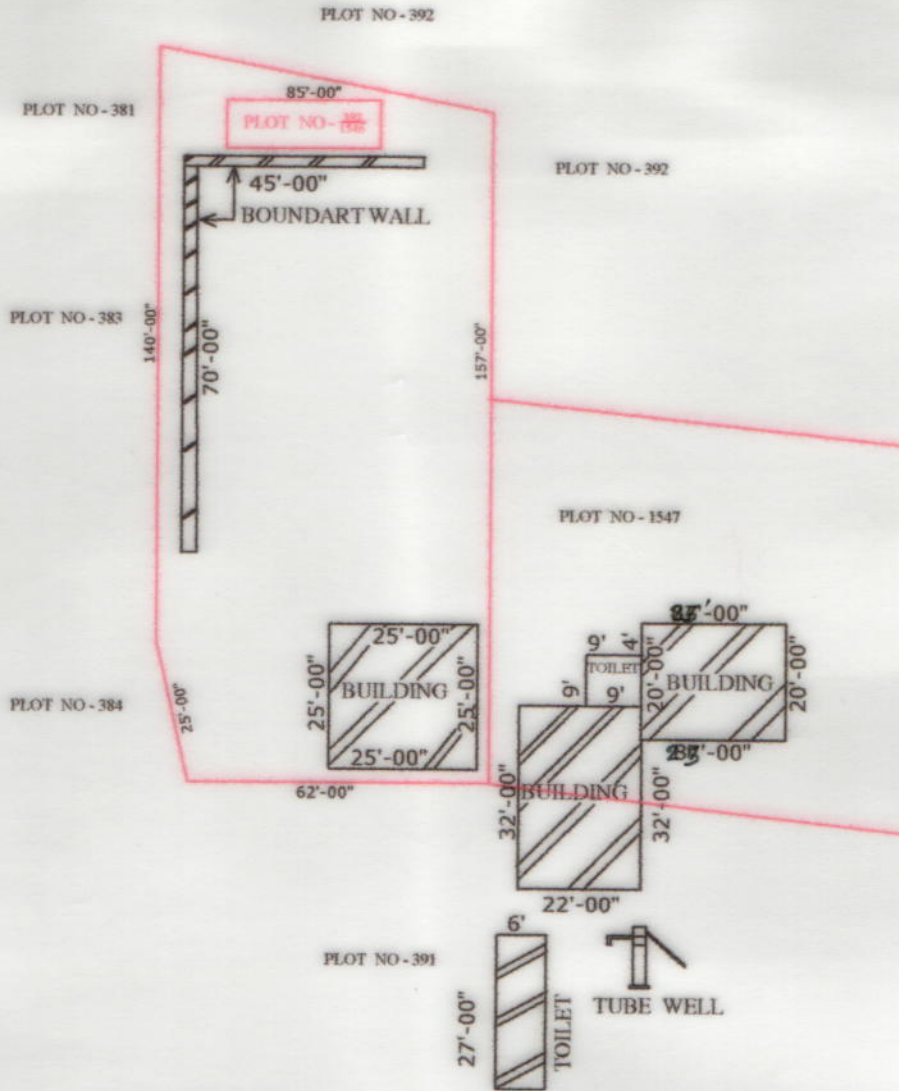

MOUJA - PATHARGHATA . J.L NO - 91. P.S - BOLPUR. DIST - BIRBHUM.

N

SCHEDULE

SCHOOL NAME-	PATHARGHATA PRIMARY SCHOOL
DISE CODE -	19080104202
CIRCLE -	BOLPUR INTENSIVE
BLOCK -	BOLPUR SRINIKETAN.
PANCHYAT -	KANKALITALA
MOUJA -	PATHARGHATA
J.L NO -	91.
PLOT NO -	392/1546
KHATION NO -	287
AREA OF LAND-	12837 sq. ft
USABLE AREA-	625
FOLLOW AREA-	12212 sq. ft

*Kripa Sankar Roy*  
29.05.15  
Teacher Incharge  
Patharghata Pry. School  
P.O.-Adityapur, Birbhumi.

Kripa Sankar Roy

SIG OF HEAD TEACHER  
WITH SEEL

MADE BY

**BABU MANDAL**

(SURVEYOR)

W.B.S.C of V.E & T. SL NO- 06497

AT- BAGDOWRA. BIRBHUM

MOB - 9474612860

SCALE - 1"=33'-00"

*Babu Mandal*  
20/5/2015

SIG OF SURVEYOR