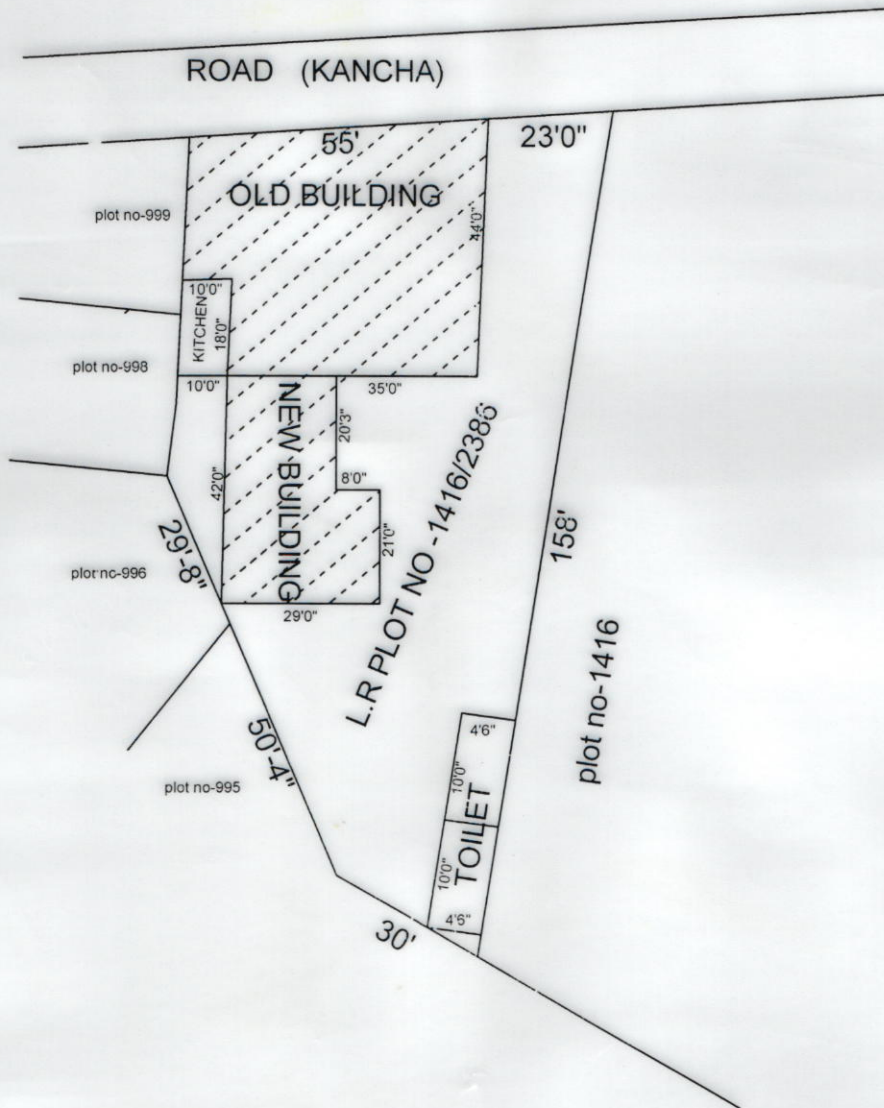

DIST-BIRBHUM, P.S- BOLPUR, MOUZA-RASULPUR, J.L. NO-147

SCHOOL NAME-RASULPUR PRY. SCHOOL
 DISE CODE-19080111303.
 CIRCLE-BOLPUR INTENSIVE.
 PANCHAYET-BAHIRI-PANCHSOWA.
 MOUZA-RASULPUR.J.L NO-147.
 PLOT NO-1416/2386. KHATIAN NO-960.
 AREA OF LAND-8712 SQFT OR 20 DESIMAL.
 USEABLE AREA-3180 SQFT
 FALLOW AREA-5532 SQFT.

Drawn by
 S. Lal Mohan
 SURVEYOR
 Reg. No-1554707006/2007-08
 W. B. S. C. V. E & T

mano tosh Adhikari
 Head Teacher
 Rasulpur Primary School