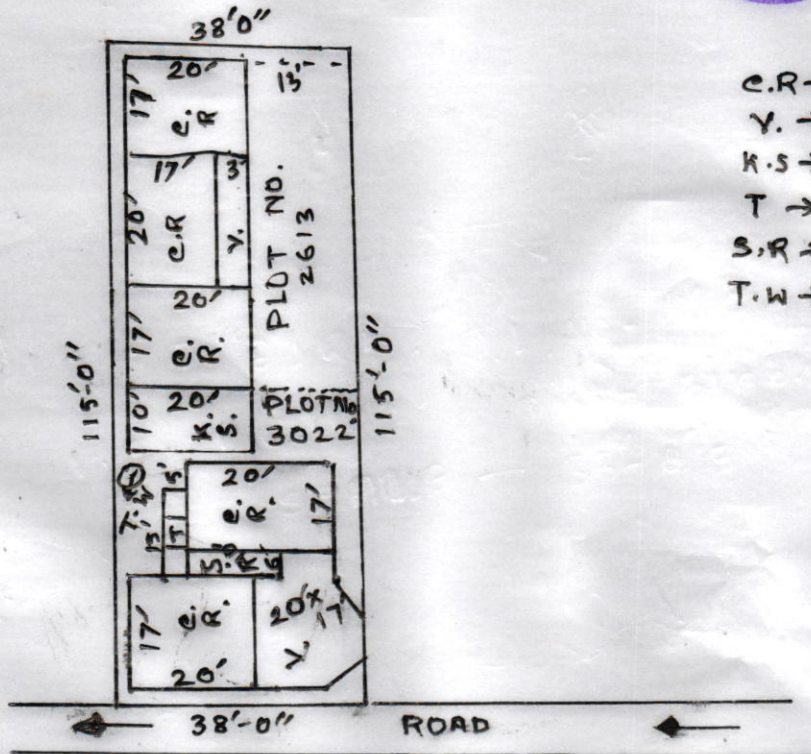

MOUZA:- SANSAT J.L- No. - 162.

P.S- BOLPUR, DIST- BIRBHUM.

SCALE:- 33'-0" = 1"

N

C.R → CLASS ROOM
V. → VARANDA
K.S → KITCHEN SEED
T → TOILET
S.R → STORE ROOM
T.W → TUBE WELL

SCHEDULE

SCHOOL NAME - SANSAT NUZRUL BIDYADITH

DISE CODE - 19080112502

CIRCLE - BOLPUR INTENSIVE

BLOCK - BOLPUR SRINIKETAN

PANCHAYET - SINGHEE

MOUZA - SANSAT

J.L NO. - 162

PLOT NO. - 2613 / 3022

KHATAN NO. - 321 / 937

AREA OF LAND - 4350 SQ.FT. (10 satak)

USABLE AREA - 2520 SQ.FT.

FALLOW AREA - 1830 SQ.FT.

Grand Kumar Ghosh
SEAL & SIG. OF H.T/T.I.C
Teacher-in-Charge
Sansat Nazrul Vidyapith

Sykhender Saha
SIG. OF AMIN