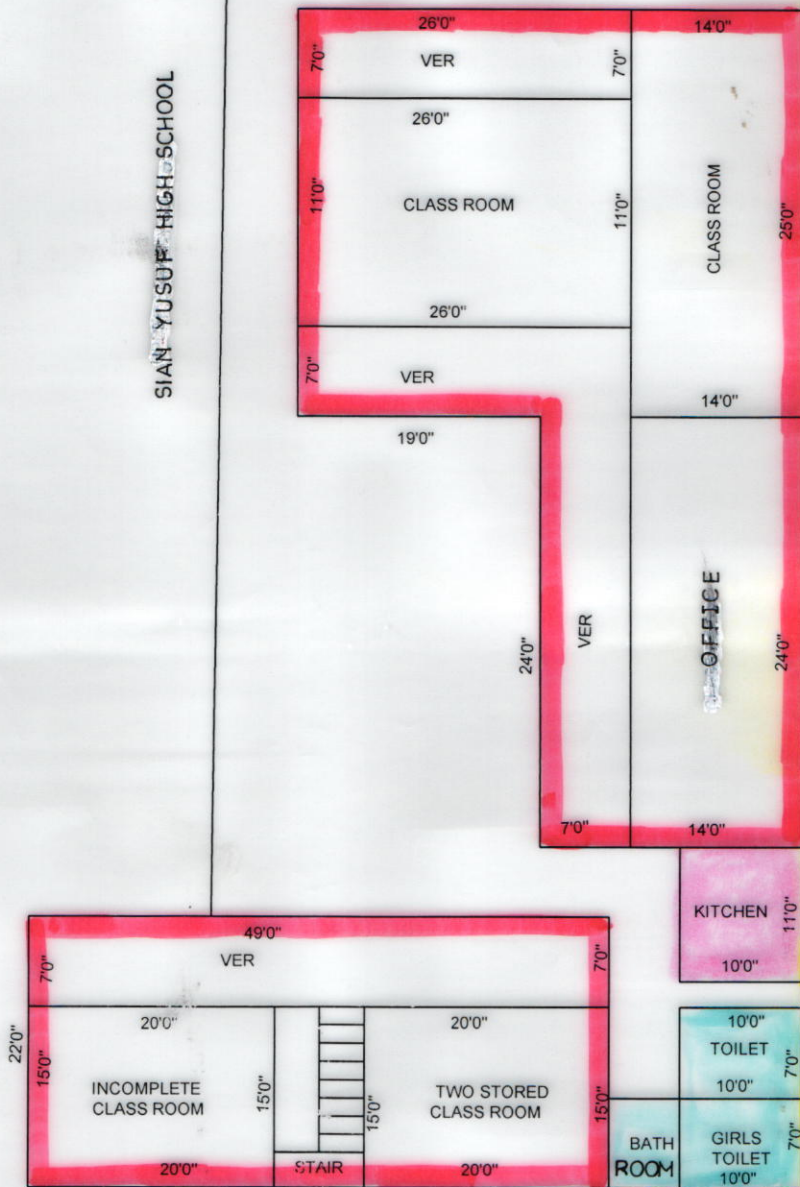

SIAN YUSUF HIGH SCHOOL

BOLPUR TO NANOOR ROAD

SCHEDULE SCHOOL NAME-SIAN Jr BASIC SCHOOL
 . DISE CODE-19 080105604
 CIRCLE-BOLPURINENSIVE.BLOCK-BOLPUR-SRINIKETAN.
 PANCHAYET-SIAN-MULUK.MOUZA-DWARKANATHPUR.J.L NO-128
 .PLOT NO-210/2221.L.R KHATIAN NO-27,475,AREA OF LAND-77 DESIMAL.
 BUILDING AREA-2881SQFT OR 6.61 DESIMAL.VACAND LAND-4.39 DESIMAL.
 YUSUF.H.S. 1-66DESIMAL.