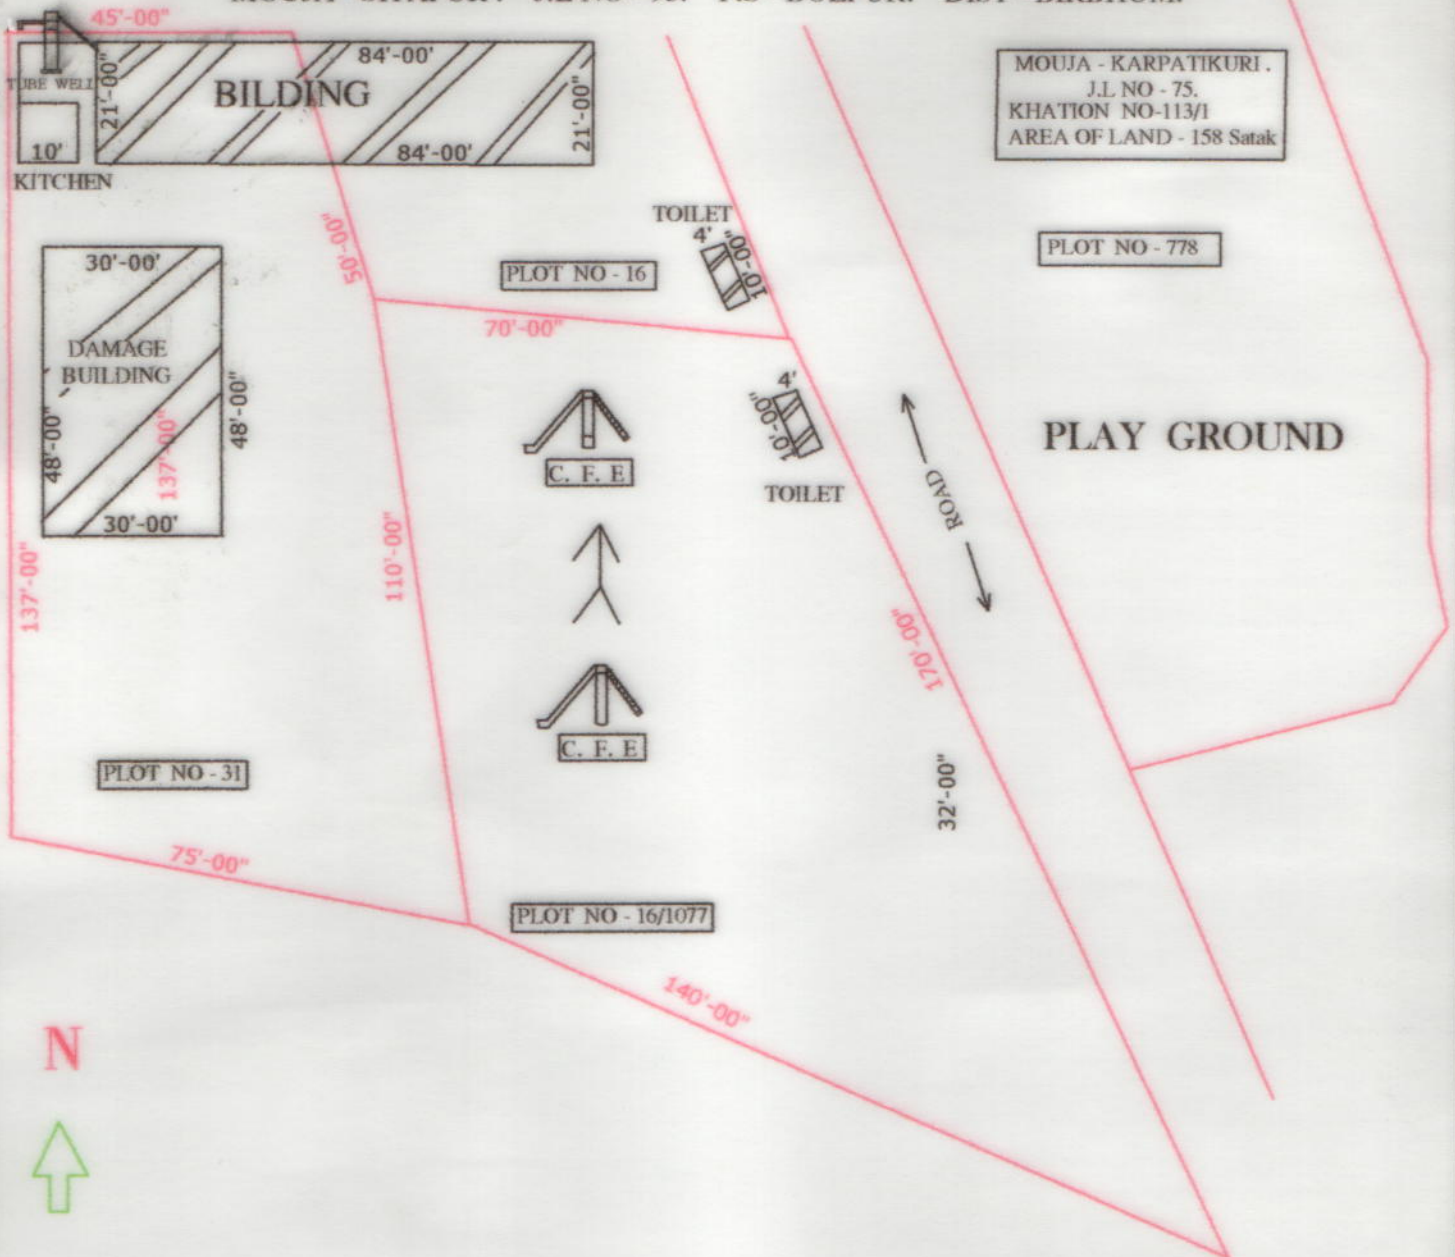

MOUJA - SITAPUR. J.L NO - 93. P.S - BOLPUR. DIST - BIRBHUM.

SCHEDULE

SCHOOL NAME -	SITAPUR J B SCHOOL.
DISE CODE -	19080103902 .
CIRCLE -	BOLPUR INTENSIVE.
BLOCK -	BOLPUR SRINIKETAN.
PANCHYAT -	KANKALITALA.
MOUJA -	SITAPUR.
J.L NO -	93.
PLOT NO -	31. 16/1077.
KHATION NO -	381.
AREA OF LAND -	23050 Sq.ft.
USABLE AREA -	3557 Sq.ft.
FALLOW AREA -	19493 Sq.ft.

Mr. Mihir Das.

SIG OF HEAD TEACHER WITH SEEL

MADE BY

BABU MANDAL
(SURVEYOR)

W.B.S.C of V.E & T. SL NO- 06497
AT- BAGDOWRA. BIRBHUM
MOB - 9474612860

SCALE - 1"=33'-00"

Babu Mandal
22/5/2015

SIG OF SURVEYOR