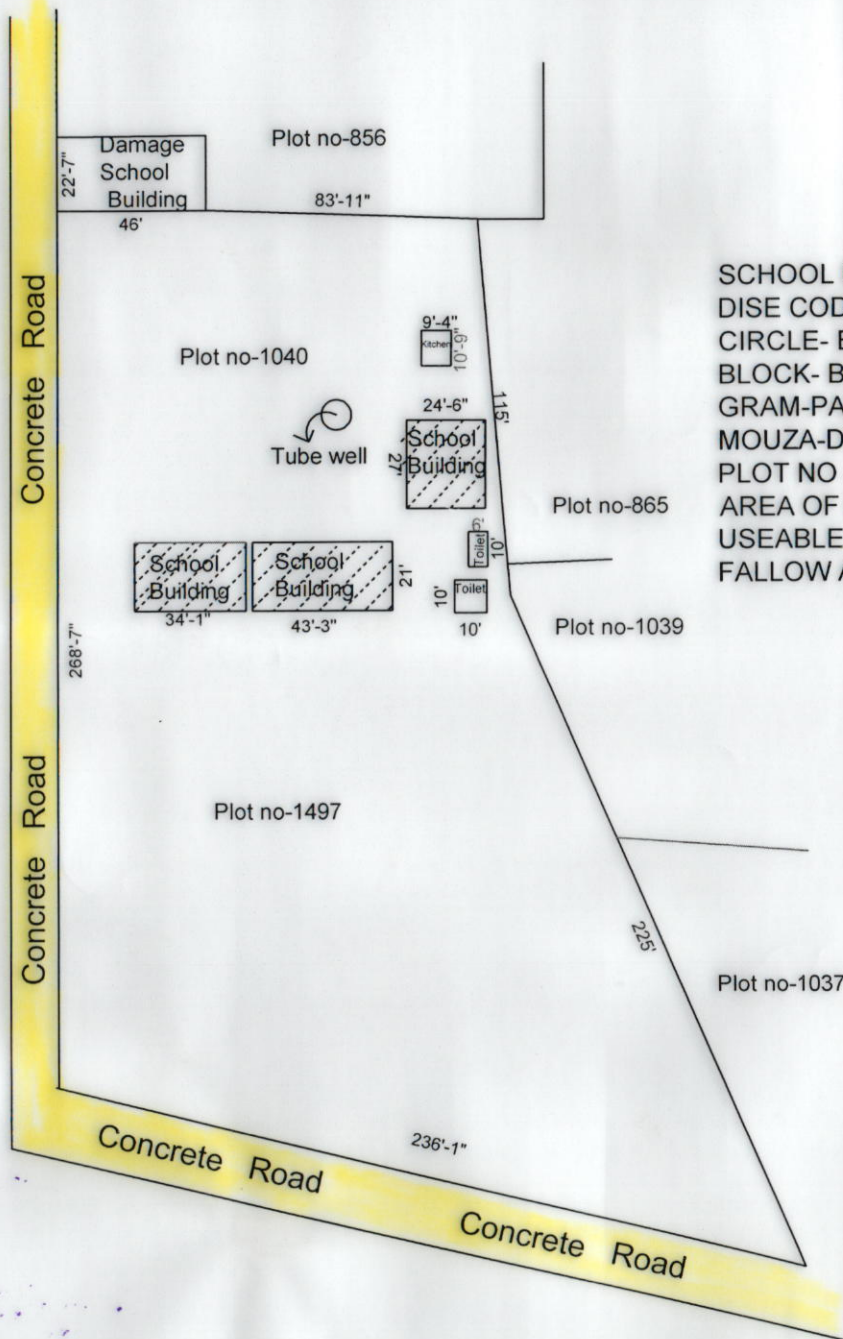

DIST-BIRBHUM, P.S- BOLPUR, MOUZA-DWARKANATHPUR,J.L NO-128

SCHEDULE

SCHOOL NAME-SUKHBAJAR PART BASIC SCHOOL.
 DISE CODE-19080105502
 CIRCLE- BOLPUR INTENSIVE.
 BLOCK- BOLPUR-SRINIKETAN.
 GRAM-PANCHAYET-SIAN-MULUK.
 MOUZA-DWARKANATHPUR.J.L NO-128.
 PLOT NO -1040,1497.KHATIAN NO-552.
 AREA OF LAND-0.68 ACRE.OR 29620 SQFT
 USEABLE AREA-3625 SQFT
 FALLOW AREA-25995 SQFT.

Done by
 SK. Lalman,
 SURVEYOR
 No-1554/7006/2017-18
 R.S.C.V.E.&V

Manik Moha Mandal
 Date 5.6.15