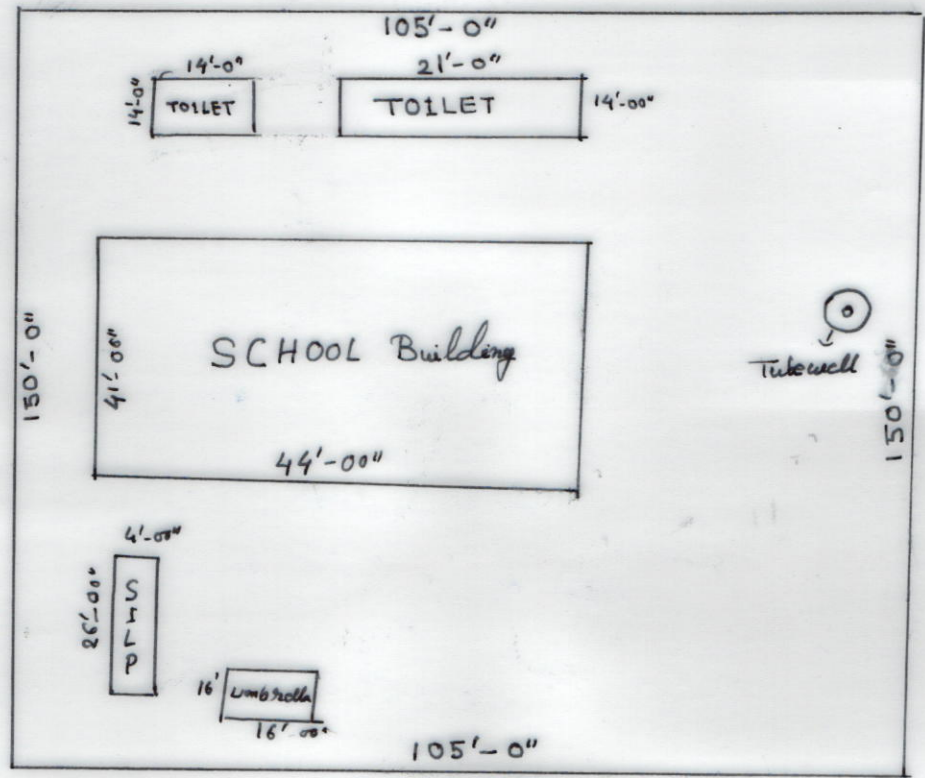

DIST :- BIRBHUM P.S. :- BOLPUR
 MOUZA :- UTTAR NARAYANPUR J.L NO :- 96

SCHEDULE :-

SCHOOLNAME :- UTTAR NARAYANPUR COLONY PIRMARY SCHOOL
 DISECODE :- 19080104408
 CIRCEL :- BOLPUR INTENSIVE
 BLOCK :- BOLPUR SRINIKETAN
 PANCHAYAT :- KANKALITALA
 MOUZA :- UTTAR NARAYANPUR
 J.L NO :- 96
 PLOT NO :- 1926 & 1932
 KHATIAN NO :- 18
 AREA OF LAND :- 15750 SQFT
 USEABLE AREA :- 2665 SQFT
 FALLOW AREA :- 13085 SQFT