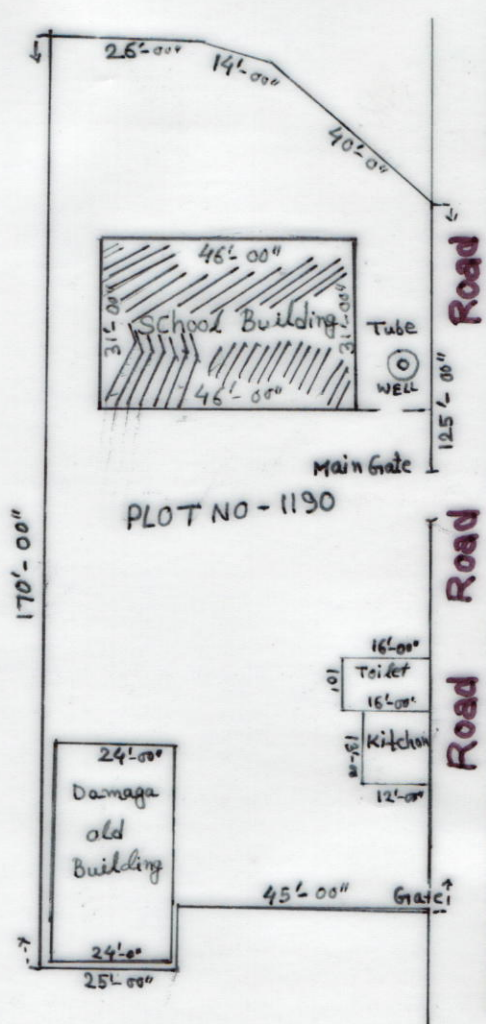

DIST :-BIRBHUM P.S:- BOLPUR MOUZA :-BOLPUR J.L NO :- 99

**SCHEDULE :-**

SCHOOLNAME	:-	ARJUNLAL J. B SCHOOL
DISECODE	:-	19082000602
CIRCEL	:-	BOLPUR WEST
BLOCK	:-	BOLPUR SRINIKETAN
MUNICIPALITY	:-	BOLPUR
MOUZA	:-	BOLPUR
J.L NO	:-	99
PLOT NO	:-	1190
KHATIAN NO	:-	11224
AREA OF LAND	:-	10834.27 SQFT
USEABLE AREA	:-	1934.00 SQFT
FALLOW AREA	:-	8900.00 SQFT