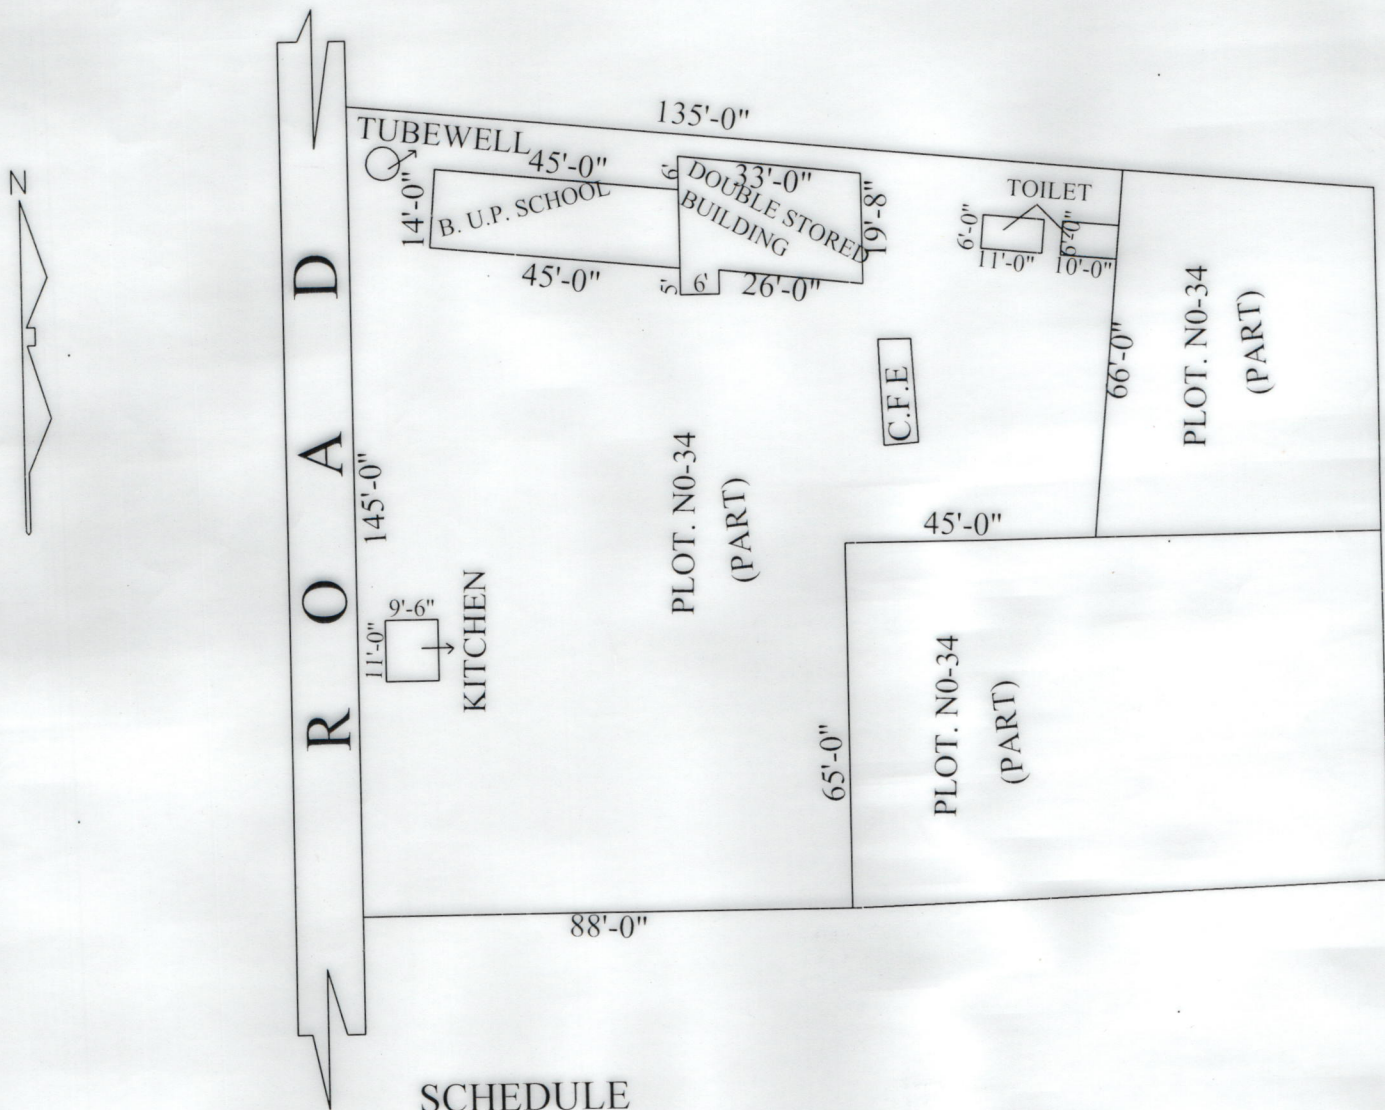

MOUZA-ASADULLAPUR ,J.L.NO-49, P.S-BOLPUR (PANRUI), DIST-BIRBHUM
SCALE: 16"=1M

SCHEDULE

SCHOOL NAME:ASADULLAPUR ADIBASI PRY SCHOOL
 DISE COODE :19080100906
 CIRCLE:BOLPUR WEST
 BLOCK:BOLPUR SRINIKETAN
 PANCHAYET: SATTOR
 MOUZA:ASADULLAPUR
 J.L.NO:49
 PLOT NO: 34 (PART)
 L.R.KHATION NO:14
 AREA OF LAND: 14592 S.FT OR 0.334 ACRE
 USABLE AREA: 1990 S.FT
 FLOWER AREA:400 S.FT
 AREA OF UPPER PRY: 00.00 S.FT

Sumanta Saha
 Teacher-in-Charge
 ASHADULLAPUR ADIBASI PRIMARY SCHOOL
 P.O.-Sattore, Dist.-Birbhum.

MADE BY
<i>A. Saha</i> DEBASISH SAHA (AMIN SURVEYOR) GOVT. REGD. NO : 2556507001(W.B) SONAJHURI PALLI, SANTINIKETAN (M:-9233246932)