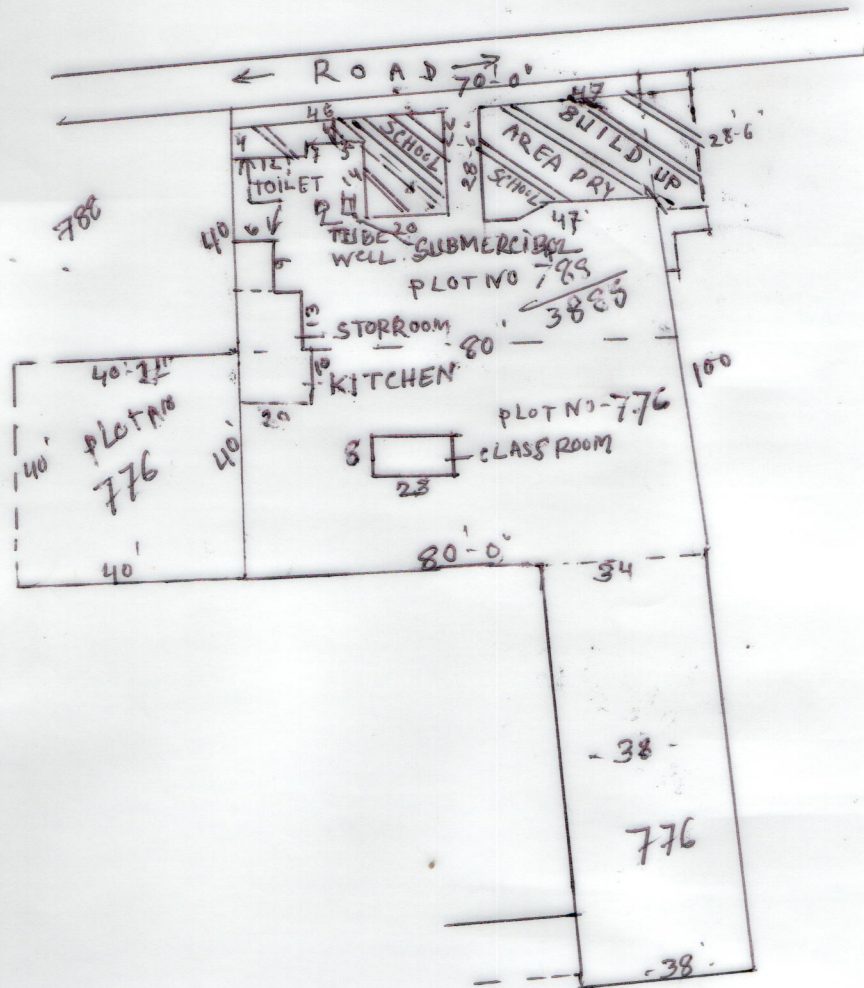

MOUZA - BALLAVPUR JLN No - 63
P.S - BOLPUR DIST - BIRBHUM

SCHEDULE

SCHOOL NAME - BALLAVPUR C. B. VIDYALAY
 DICE CODE - 19080107103
 CIRCLE - BOLPUR WEST
 BLOCK - BOLPUR SRINIKETAN
 PANCHAYET - RUPPUR MOUZA - BALLAVPUR
 J.LN - 63 PLOT NO - 776, 788/3888
 KHATAN NO - 863
 AREA OF LAND - 14374.8 SFT = 0.33000 ACRE
 USABLE AREA - 2480 SFT [PRY]
 FALLOW AREA - 11894.8