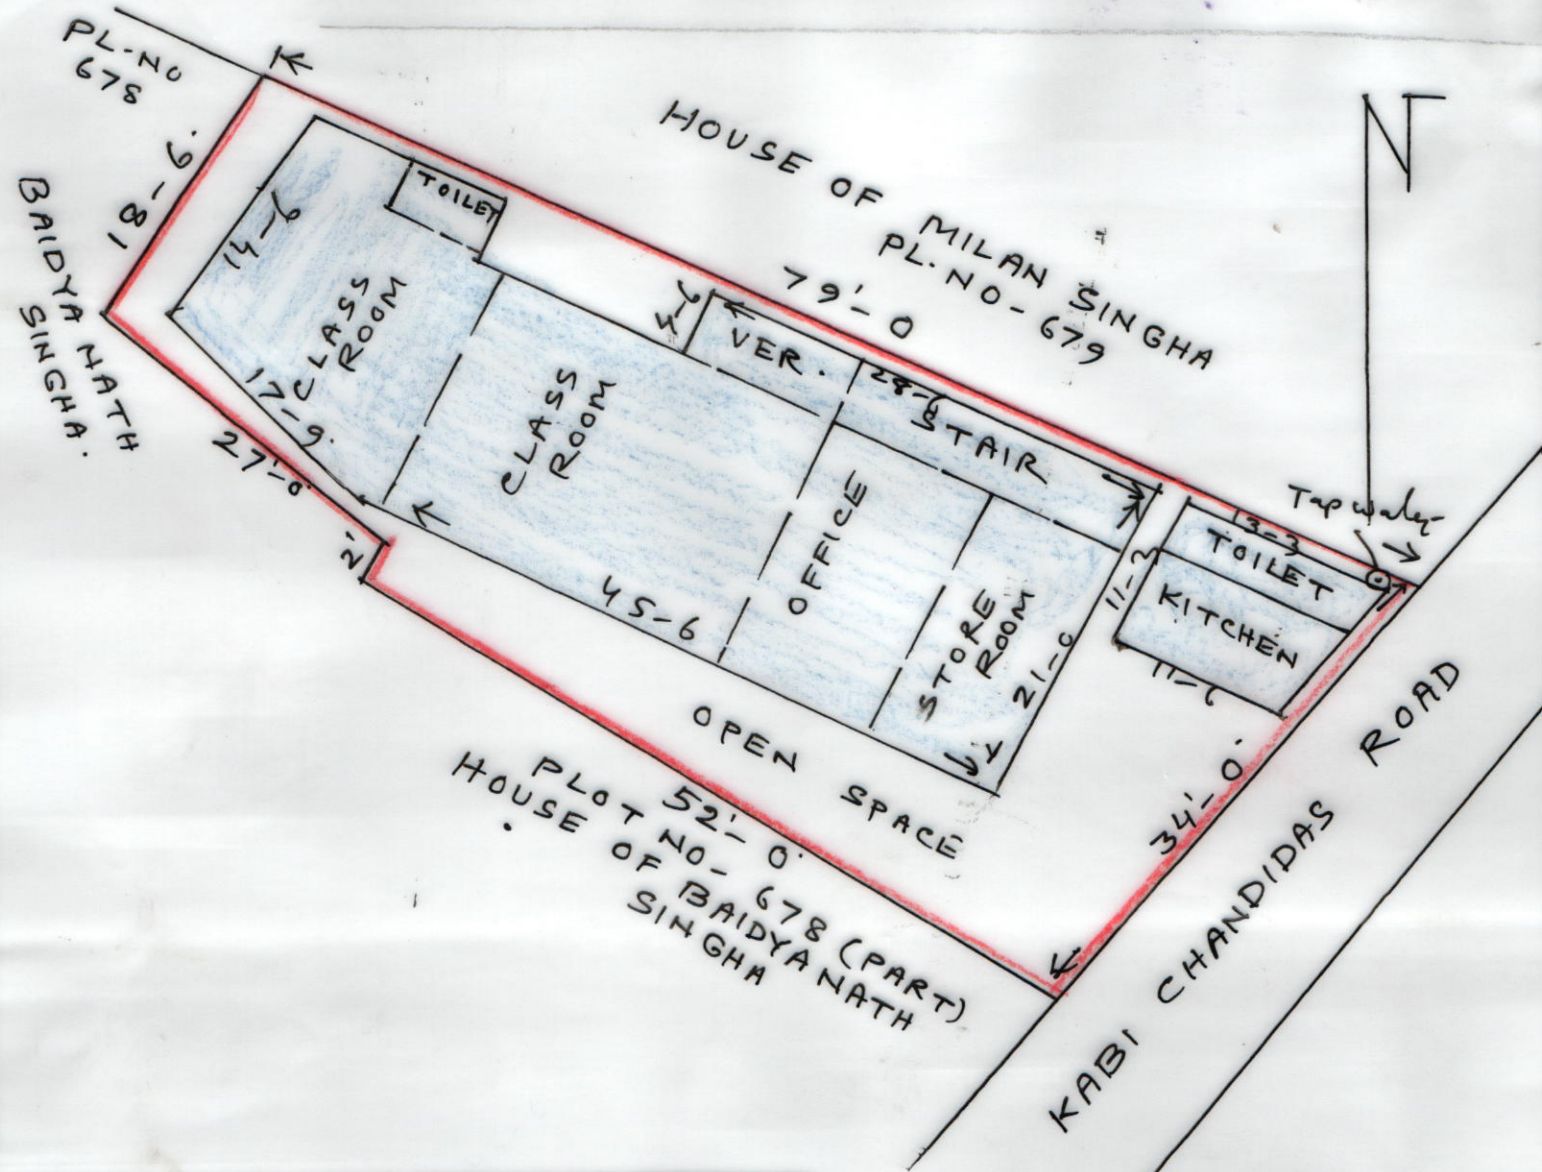

MOUZA- MAKARAMPUR. J.L.NO- 97
 P.S. BOLPUR. DIST- BIRBHUM.
 SCALE - 1" = 12'-0"

70

SCHEDULE

SCHOOL NAME- BHABARANJAN
 PRIMARY SCHOOL
 DISE CODE - 2001802
 CIRCLE - BOLPUR WEST CIRCLE
 BLOCK- BOLPUR SRINIKETAN
 MOUZA - MAKARAMPUR
 J.L.NO-97. PL.NO- 678
 KHATIAN NO - 831
 AREA OF LAND - 2144 SFT OR
 05 SATAK.
 USABLE AREA - 1332'-0 SFT.
 FALLOW AREA - 812'-0 SFT.