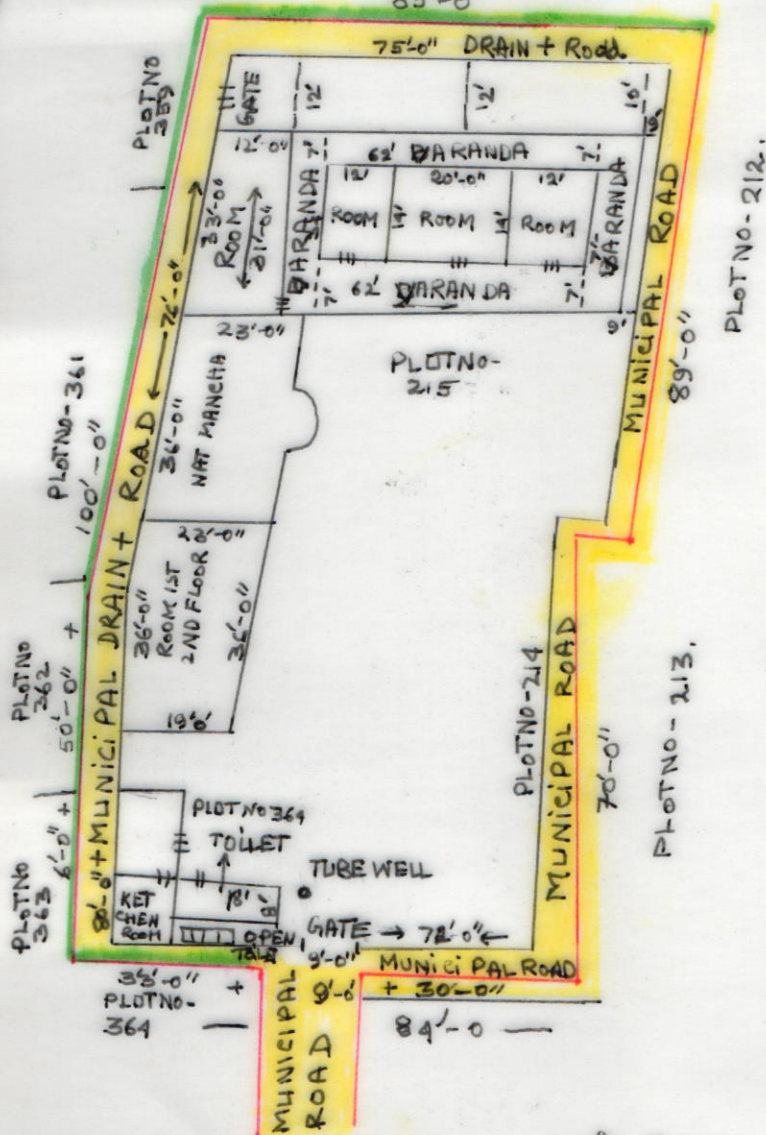

DISTRICT - BIRBHUM,  
 PS - BOLPUR  
 MOUZA - KALIKAPUR  
 J.L. NO - 98.

90

MOUZA MAP  
 SCALE - 16" = 1 MAIL

PLOT NO - 216

85'-0"

75'-0" DRAIN + ROAD

*(Signature)*  
 প্রধান শিক্ষক  
 ভাগবত নিম্ন বালিকা বিদ্যালয়  
 বোলপুর, বীরভূম  
 ২৫/১২/২০১৫

A SKETCH MAP SHOWING  
 THE POSITION OF EXISTING  
 "BHAGBAT JUNIOR BASIC SCHOOL"  
 BUILDING INCLUDING AREA OF LAND  
 AT WARD NO-14, MOUZA - KALIKAPUR  
 J.L. NO-98, PLOT NO - 214, 215, 364.  
 L.R. KHATIN NO - 1143, (214 - AREA - 5 Dec  
 215 - 26 Dec  
 364 - 11 Dec  
 TOTAL 42 Dec

DRAWN BY:-  
**SARTHAK DAS**  
 Surveyor  
 JUNIOR SURVEYOR  
 G.S.V. 1338  
 S. 10375  
 Bolpur N.S. & Para  
 P.S. No - ST D 0348  
 3022287  
 MOB No - 9732351038.

- ① DISB CODE - 2001301.
- ② Circle - Bolpur west circle
- ③ Block - Bolpur sriniketan.
- ④ SCHOOL NAME - "BHAGBAT JUNIOR BASIC SCHOOL"