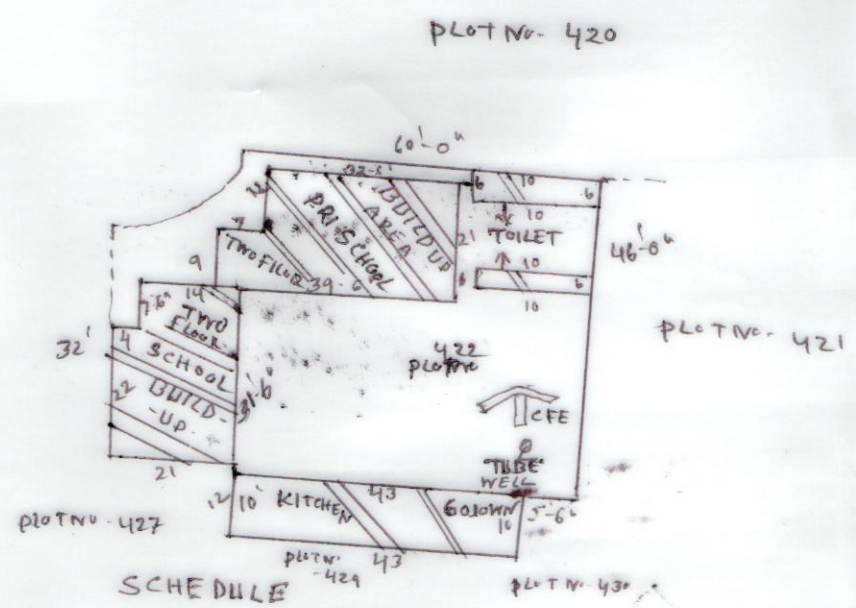

MOUZA - BISHNUKHANDA J-L-NO- 45
 P-S - PANRJI DIST- BIRBHUM
 NOT TO SCALE

MODEL MAP

SCHOOL NAME - BISHNUKHANDA PRIMARY SCHOOL
 DISE CODE - 19080100502
 CIRCLE - BOLPUR WEST
 BLOCK - BOLPUR SRINIKETAN
 PANCHAYAT - SATTORE
 MOUZA - BISHNUKHANDA J-L-NO- 45
 PLOTNO - 422, 423 KHATIAN NO - 85
 AREA OF LAND - 3049.2 SFT = 0.07000 ACRE
 USABLE AREA - 1881.6 SFT [PRY]
 FALLOW AREA - 1167.6 SFT

DRAW BY

Pradip Kumar Ghosh
 RGN- 17/191

AMIN
 ...
 ...

Gu Li Bhadrat
 Teacher-in-Charge
 Bishnukhanda Pry. School
 P.O. - Bishnukhanda, Dt. - Birbhum