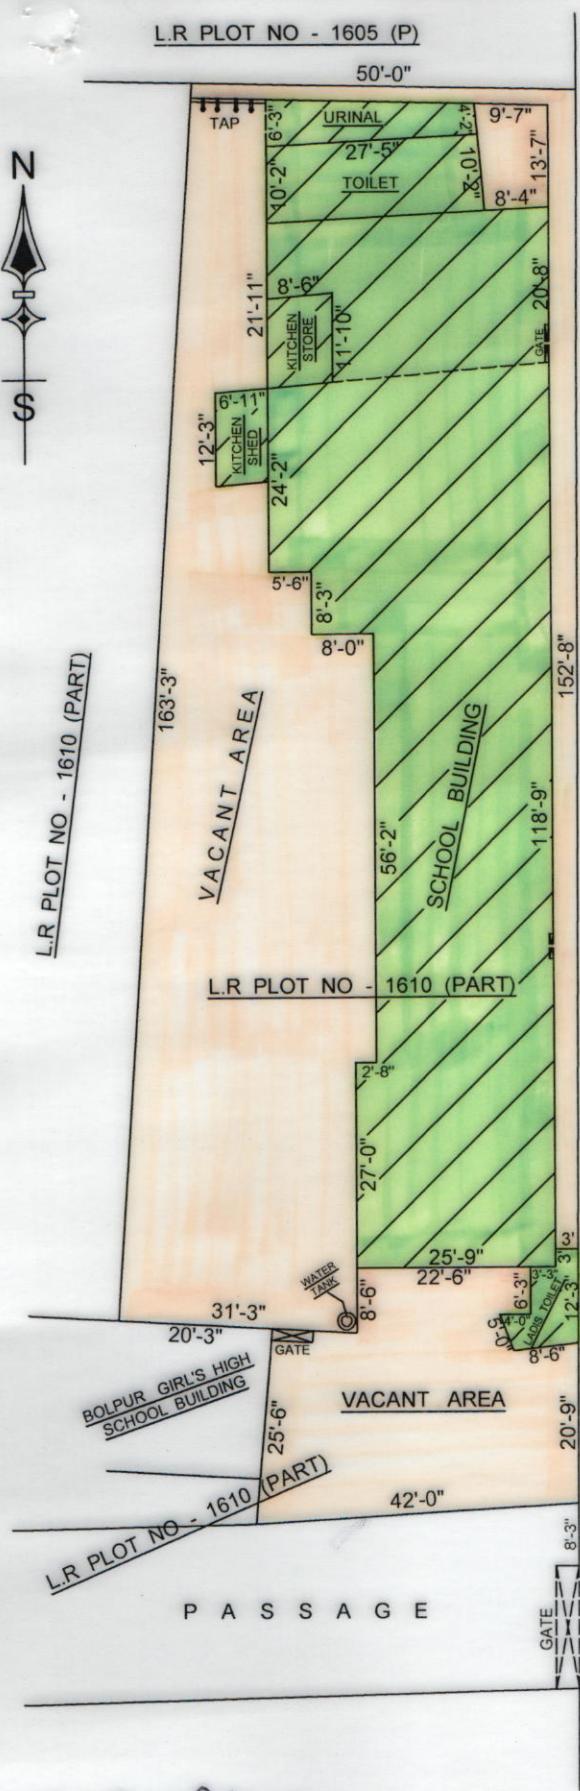

MOUZA - BOLPUR, J.L NO - 99
P.S - BOLPUR, DIST - BIRBHUM

SCHEDULE

<u>SCHOOL NAME</u> :-	BOLPUR GIRL'S JUNIOR BASIC SCHOOL.
<u>DISE CODE</u> :-	19082000501.
<u>CIRCLE</u> :-	BOLPUR WEST.
<u>BLOCK</u> :-	BOLPUR SRINIKETAN.
<u>MUNICIPALITY</u> :-	BOLPUR. WARD NO - 09.
<u>MOUZA</u> :-	BOLPUR. J.L NO - 99. R.S PLOT NO - 565/2777 (P). L.R PLOT NO - 1610 (P). L.R KHATIAN NO - 1.
<u>AREA OF LAND</u> :-	9964 SQFT, OR 22.87 SATAK.
<u>USABLE AREA</u> :-	4422 SQFT.
<u>FALLOW AREA</u> :-	5542 SQFT.

COLLGE ROAD

Mujibar Rahaman

DRAWN BY
MUJIBAR RAHAMAN
Surveyor (Amin)
C.No.-1488, R.No.- S/68206
Nutanpukur, Bolpur, Birbhum

Sakshigopal Mandal

Head Teacher
Bolpur Girl's J. B. School
Bolpur, Birbhum