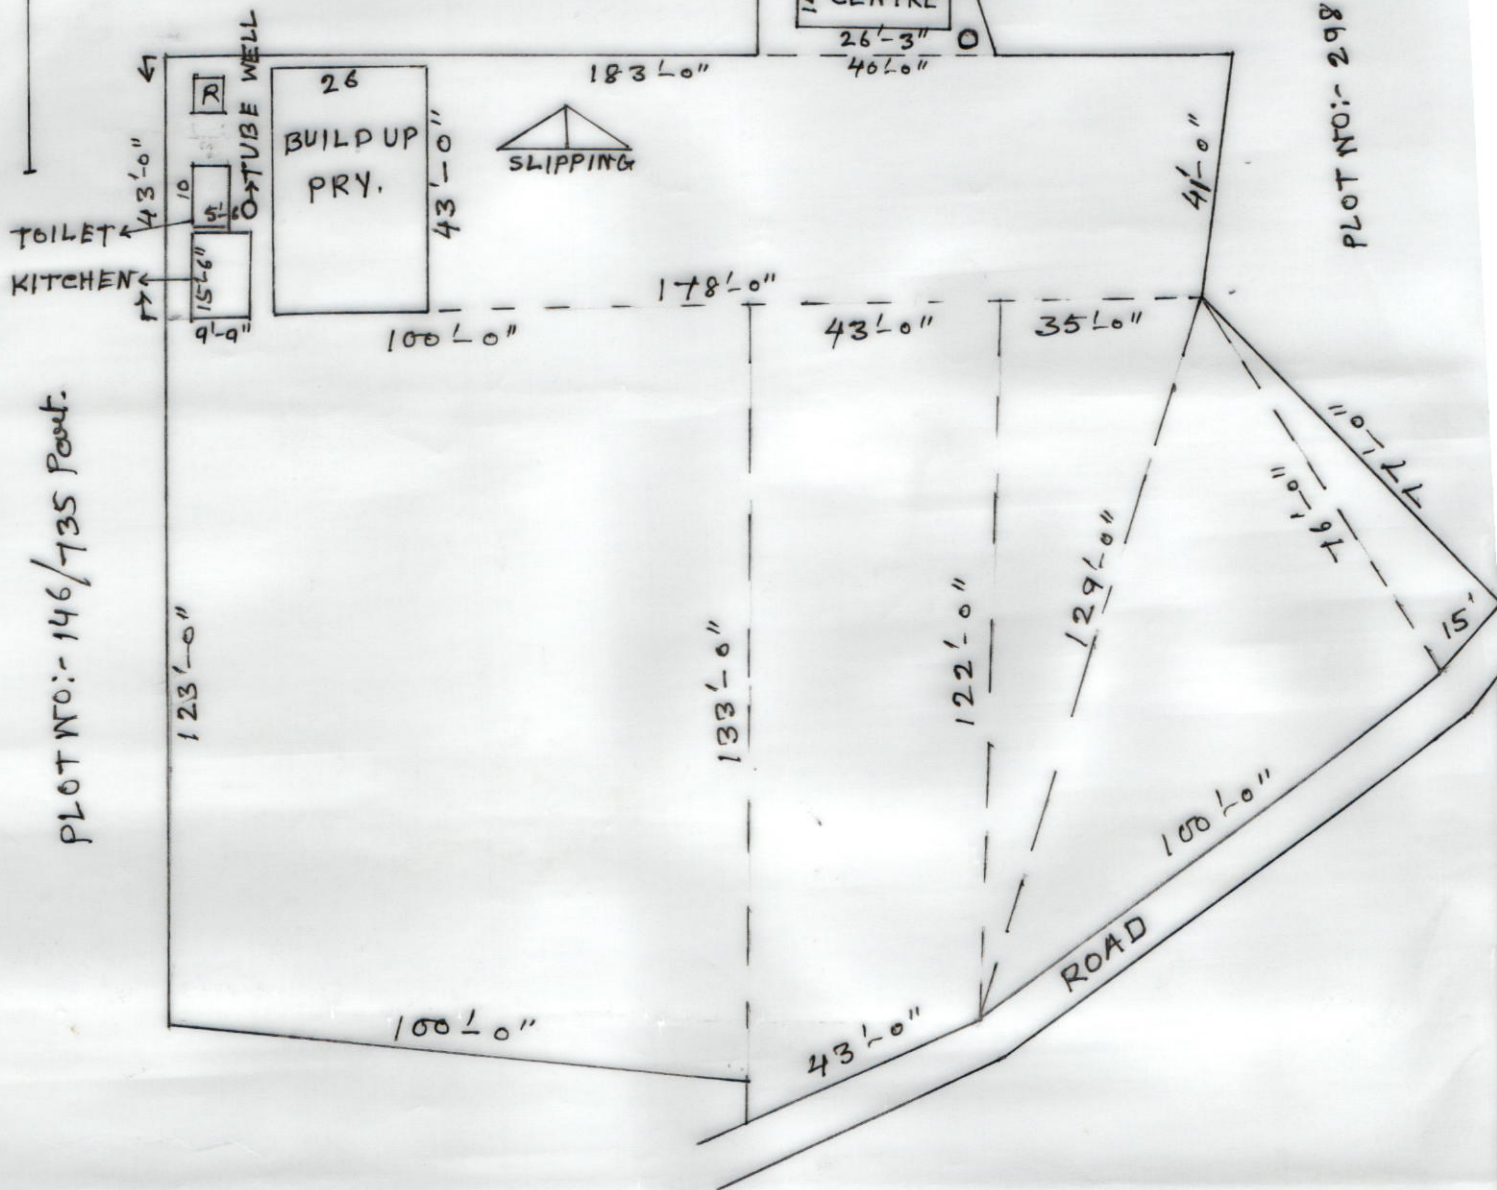

MOUZA:- DAMODAR PUR . J.L.NO-17
 P.S:- PANRUI . DIST:- BIRBHUM.

(24)

SCALE 1" = 33'

PLOT NO:-170, 299

PLOT NO:- 146/735 Part.

SCHOOL NAME :- DAMODAR PUR PRY. DISE CODE :- 0102401

CIRCLE :- BOLPUR WEST. BLOCK :- BOLPUR SRINIKETAN

PANCHAYAT :- KASBA. MOUZA :- DAMODAR PUR.

J.L.NO :- 17 PLOT NO :- 146/735, 299.

KHATIAN NO :- 10, 13, 42, 786. AREA OF LAND 33479 s.f.t.

0.7685 ACRE. USABLE AREA :- 1118 s.f.t PRY.

FALLOW AREA :- 32361 s.f.t

AREA OF ANG. CENTRE :- 470 s.f.t = 0.0108 AREA.

SEAL & SIG. OF H.T

Biswa math Saha
 Head Teacher
 Damodarpur Pry. School
 P.O.-Kasba Birbhum

DRAWN BY.
 HARE KRISHNA PAL

Hare Krishna Pal
 Surveyer
 Babuiya, Birbhum
 L. No.- 1551
 21-05-2015