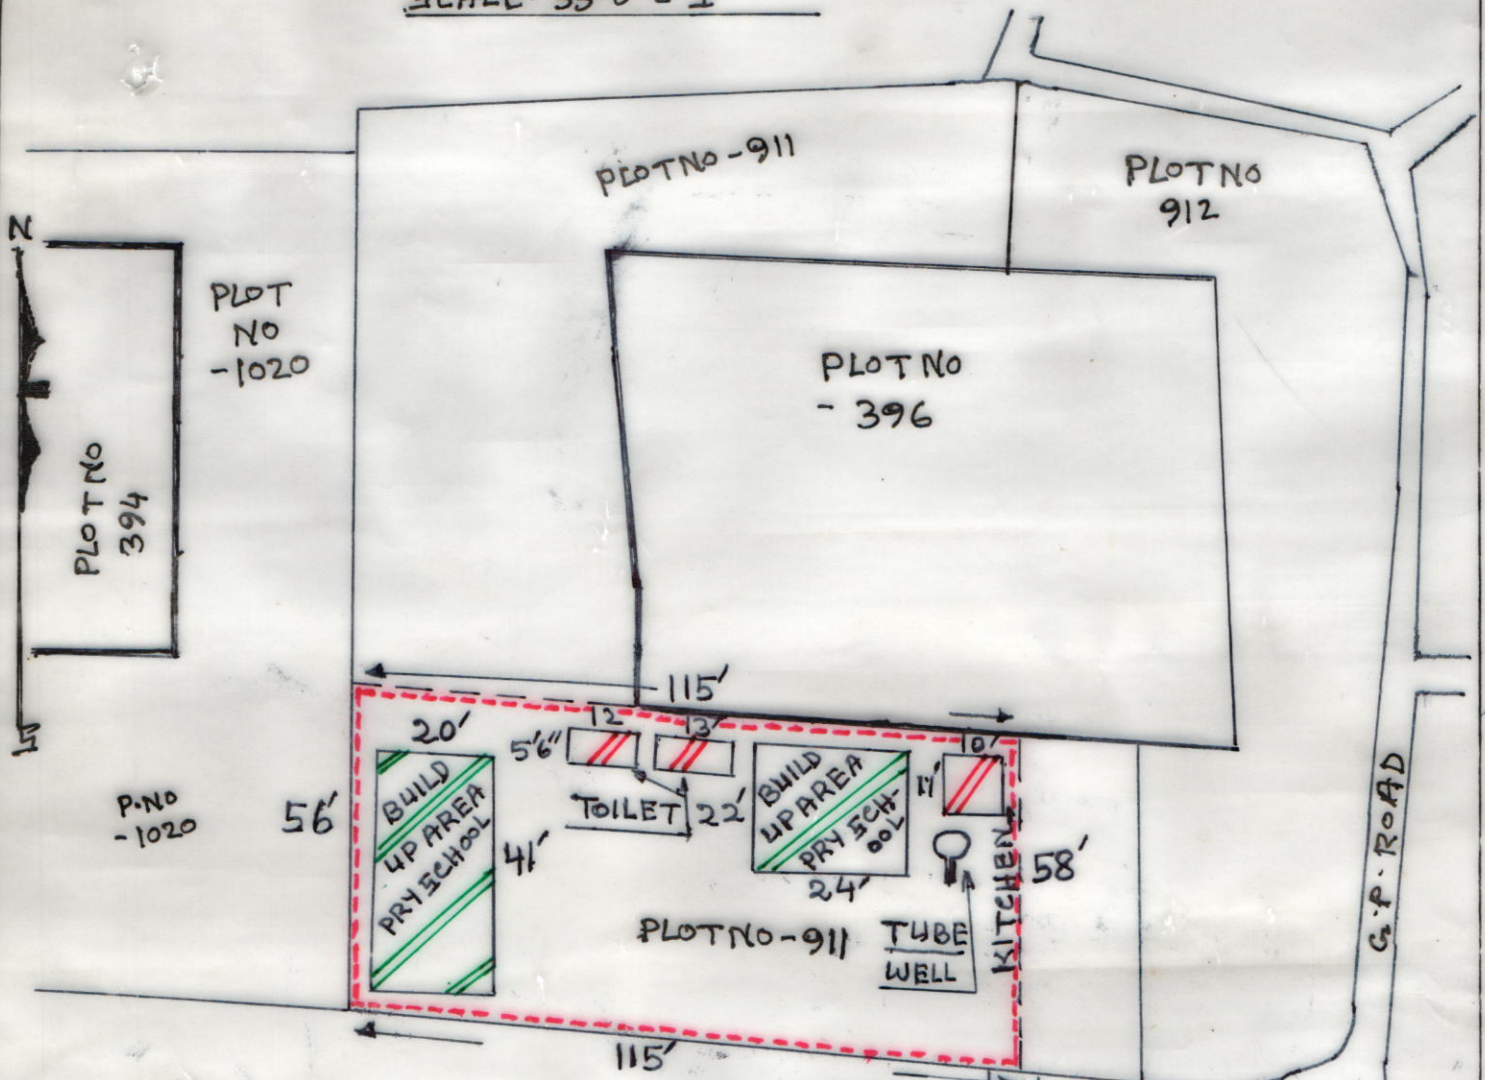

MOUZA :- DEBAGRAM J.L.NO - 12 P-5 - PANRUI DIST - BIRBHUM.

SCALE - 33'-0" = 1"

SCHEDULE

SCHOOL NAME :- DEBAGRAM PRY SCHOOL
DISE CODE - 19080100202
CIRCLE :- BOLPUR WEST
BLOCK :- BOLPUR SRINIKETAN
PANCHAYAT :- SATTORE
MOUZA :- DEBAGRAM
J.L NO :- 12
PLOT NO :- 396/911
KHATIAN NO :- 48
AREA OF LAND :- 6555 SFE
= 0.15 ACRE
USABLE AREA = 1608 SFE
FALLOW AREA = 4947 SFE