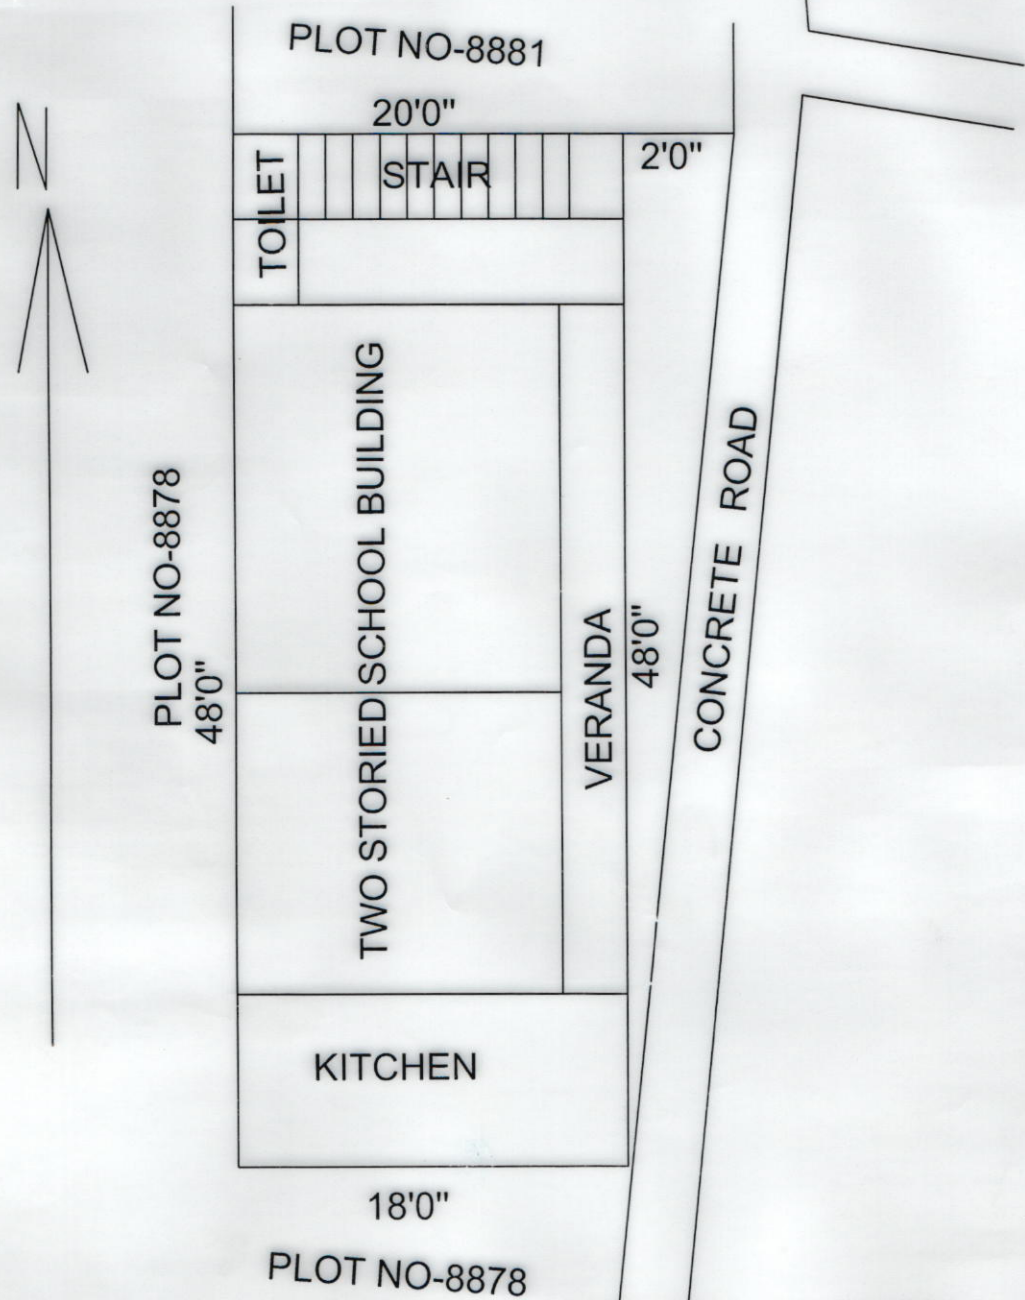

DIST-BIRBHUM, P.S- BOLPUR, MOUZA-BOLPUR, J.L. NO-99

SCHOOL NAME-DHARMARAJTALA PRY. SCHOOL.  
 DISE CODE-1908 2001001  
 CIRCLE-BOLPUR WEST  
 MUNISIPALITY-BOLPUR.  
 PLOT NO-8880. KHATIAN NO-4042,9924.  
 AREA OF LAND-1307SQFT OR 03 DESIMAL.  
 USEABLE AREA-864 SQFT  
 FALLOW AREA-443 SQFT.

Drawn by  
 Sk Lal Mahan  
 SURVEYOR  
 Reg. No-1554707006/2007-08  
 W. B. S. C. V. E. & T