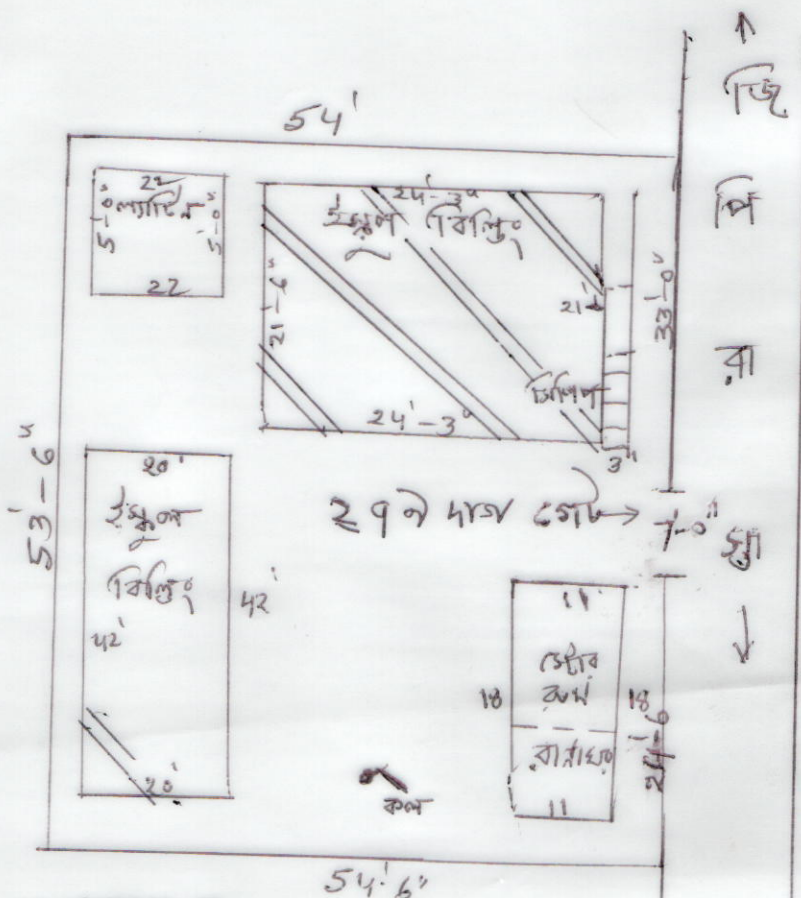

MOUZA - FARIDPUR JLNO - 46

P.S - PANRUI DIST - BIRBHUM

NOT TO SCALE

SCHEDULE

DRAWN BY
 Prodip Kumar Ghosh
 RGN - 176/91

SCHOOL NAME - FARIDPUR PRIMARY SCHOOL
 DISTRICT CODE - 19080100604 CIRCLE - BOLPUR WEST
 BLOCK - BOLPUR SRINIKETAN
 PANCHAYET - SATTORE. MOUZA - FARIDPUR
 JLNO - 46 PLOT NO - 279 KHATAN NO - 87
 AREA OF LAND - 2613.6 SFT = 0.06000 ACRE
 USABLE AREA - 1669.37 SFT (PRY)
 FALLOW AREA - 944.23 SFT