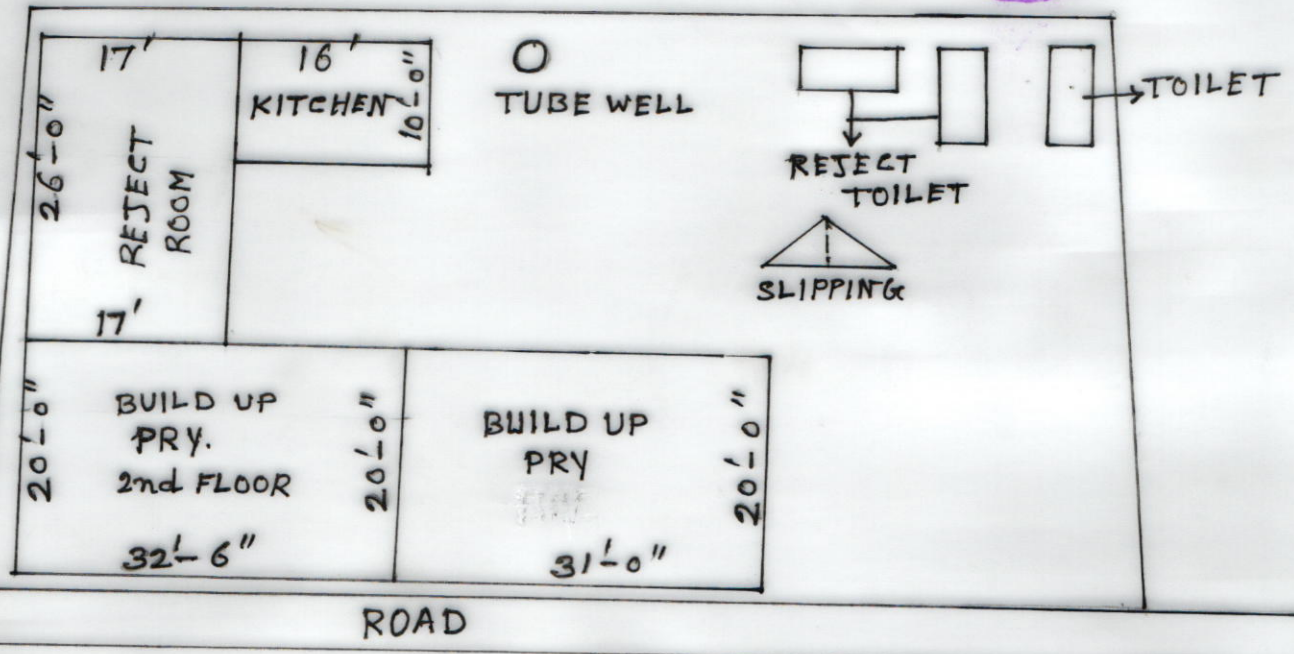

MOUZA:- GOPALNAGAR . J.L.NO:- 18
P.S:- PANRUI. DIST:- BIRBHUM
SCALE = 1" = 16'-6"

MODEL MAP

SCHOOL NAME:- GOPALNAGAR NO-1 PRY.
DISE CODE :- 19080102204. CIRCLE:- BOLPUR WEST
BLOCK:- BOLPUR SRINIKETAN. PANCHAYAT:- KASBA.
MOUZA:- GOPALNAGAR . J.L.No:- 18
PLOT NO:- 1440/1827. KHATIAN NO:- 535
AREA OF LAND:- 4800 s.f. = 0.1101 ACRE
USABLE AREA:- 1270 s.f. PRY.
FALLOW AREA:- 3530 s.f.