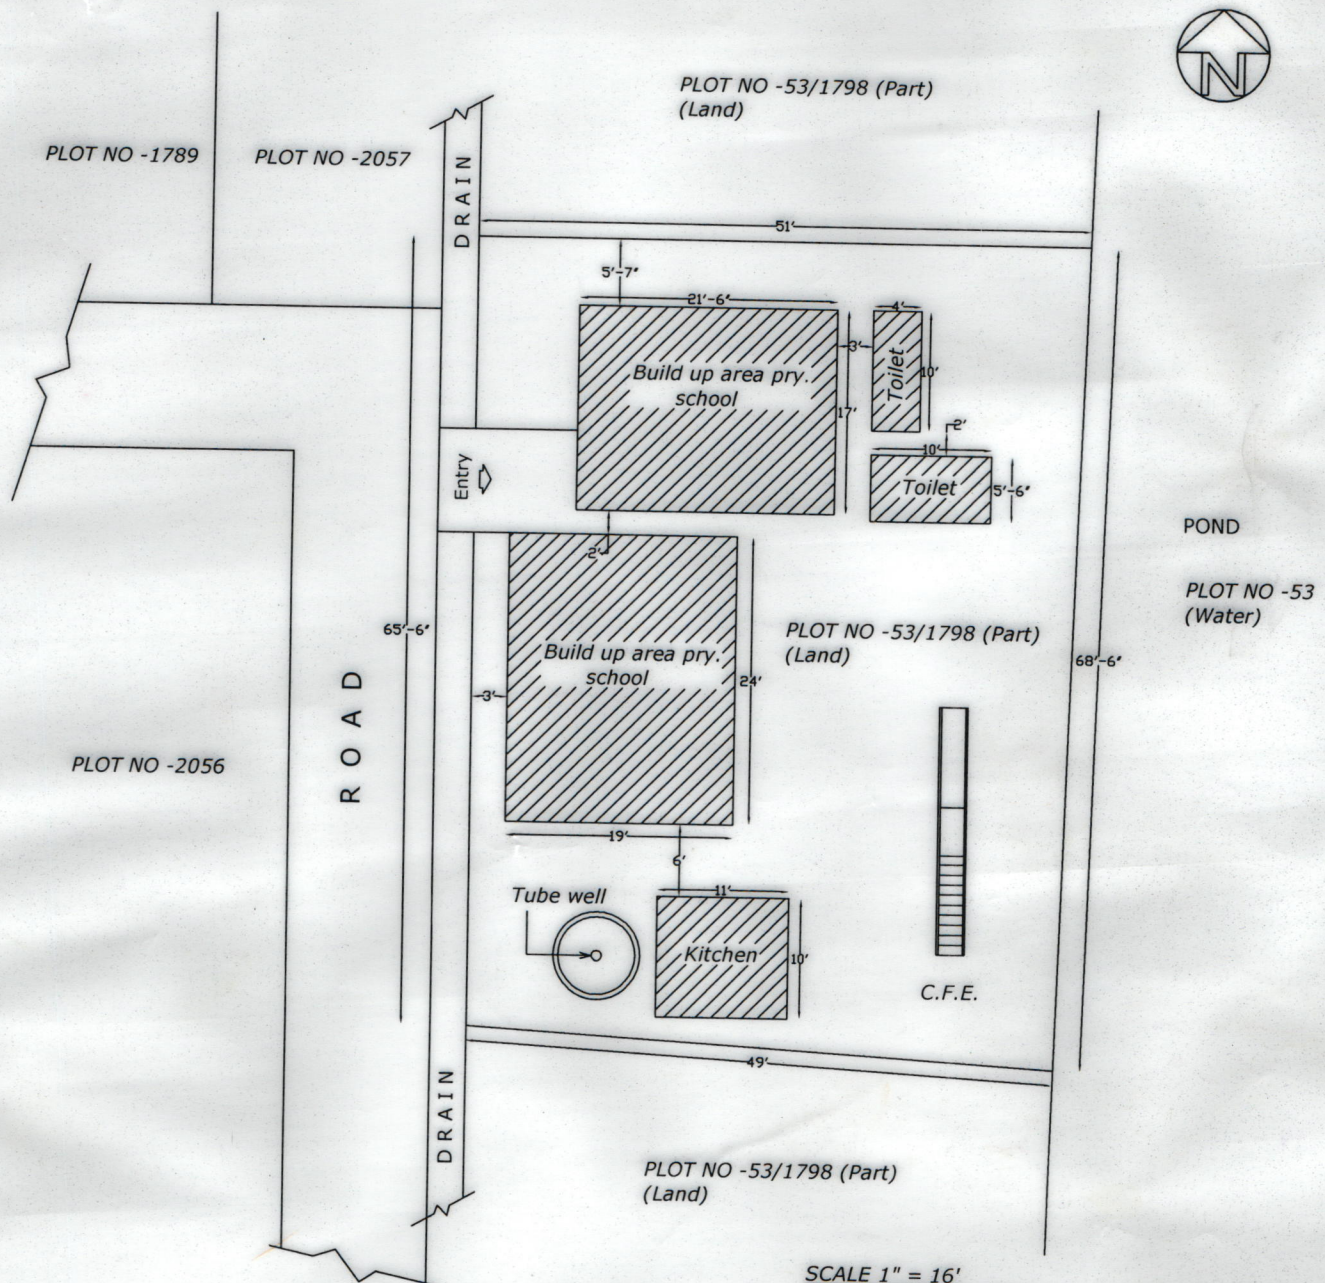

MOUZA - GOPALNAGAR, J.L. NO - 18  
P.S. -PARUI, DIST.-BIRBHUM. SCHOOL NO -26

26

SCALE 1" = 16'

SCHEDULE	
SCHOOL NAME -	GOPALNAGAR 2NO PRY. SCHOOL
DISE CODE -	19086057657
CIRCLE -	BOLPUR WEST
BLOCK -	BOLPUR
PANCHAYAT -	KASBA
MOUZA -	GOPALNAGAR
J.L. NO -	18
PLOT NO -	53/1798 (Part)
KHATIAN NO -	
AREA OF THE LAND -	3348 Sq.Ft.
USEABLE AREA -	1027 Sq.Ft.
FALLOW AREA -	2321 Sq.Ft.
AREA OF ANG.CENTRE -	
AREA OF UPPER PRY. -	