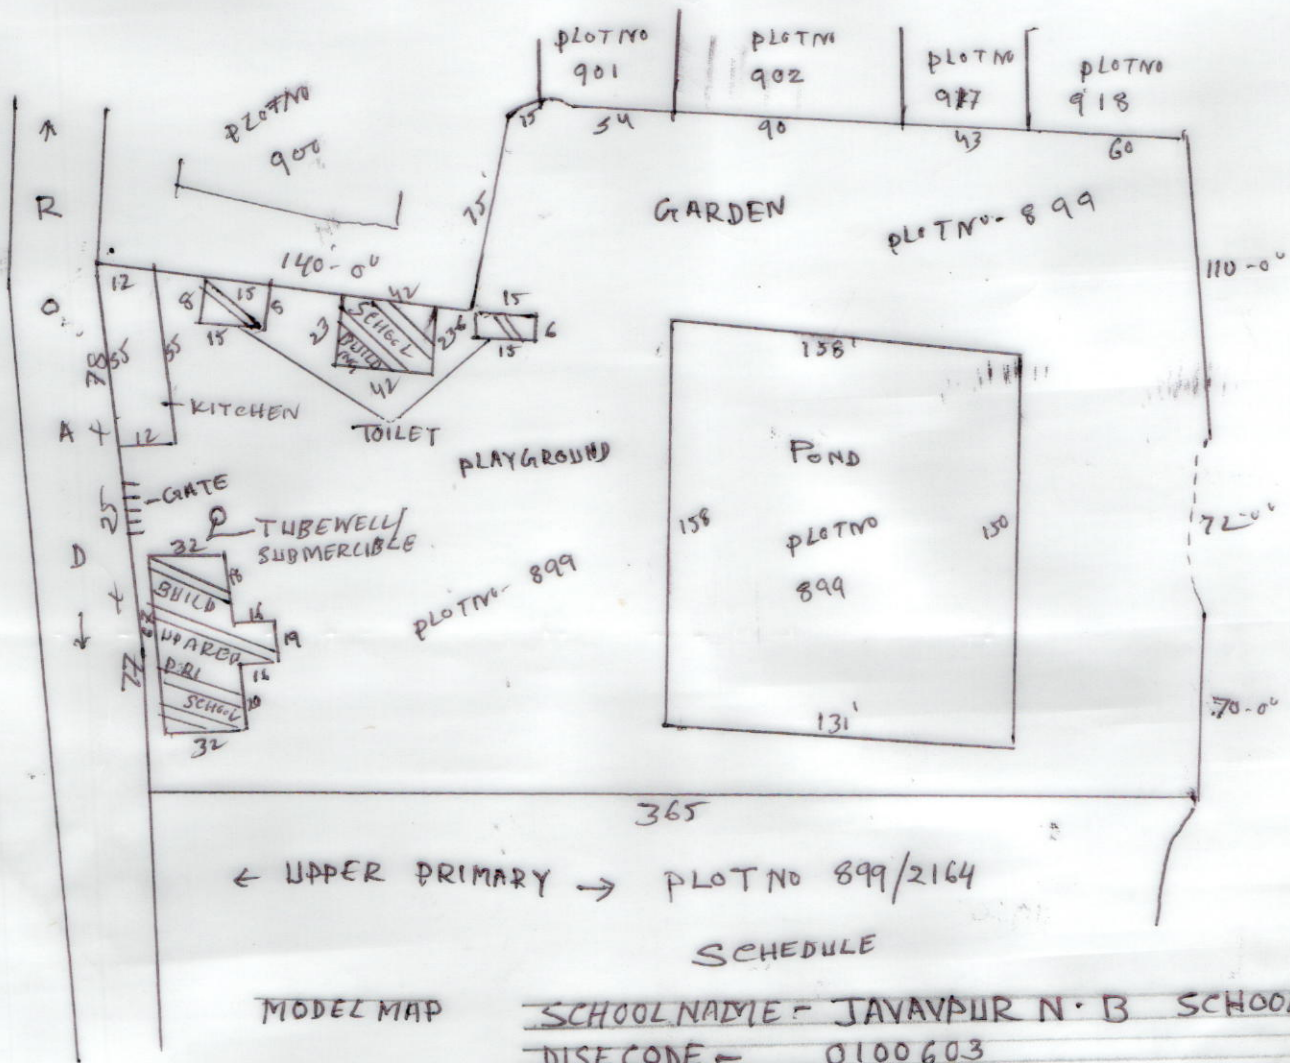

MOUZA - MOHULA J.L. NO. 47  
 P.S - PANRUI DIST - BIRBHUM  
 NOT TO SCALE

MODEL MAP

SCHOOL NAME - JAVAPUR N.B SCHOOL  
 DISTRICT CODE - 0100603  
 CIRCLE - BOLPUR WEST  
 BLOCK - BOLPUR SRINIKETAN  
 PANCHAYET - SATTORE  
 MOUZA - MOHULA J.L. NO. 47  
 PLOTNO - 899 KHATIAN - 39  
 AREA OF LAND - 87120 SFT = 2.000000 ACRE  
 USABLE AREA - 4284 SFT [PRY]  
 FALLOW AREA - 82836 SFT  
 AREA OF ANG. CENTRE - X  
 AREA OF UPPER PRY - 32670 SFT [PRY]

DRAWN BY  
 Pradip Kumar Ghosh  
 Ph. No. 176191

IN WITNES  
 Pradip Kumar Ghosh  
 10-10-2015, Birbhum  
 Birbhum

Md. Siddique Hossain  
 Head Teacher  
 Jadavpur Jr. Basic School  
 P.O. - Sattore, Dist. - Birbhum  
 28/5/2015