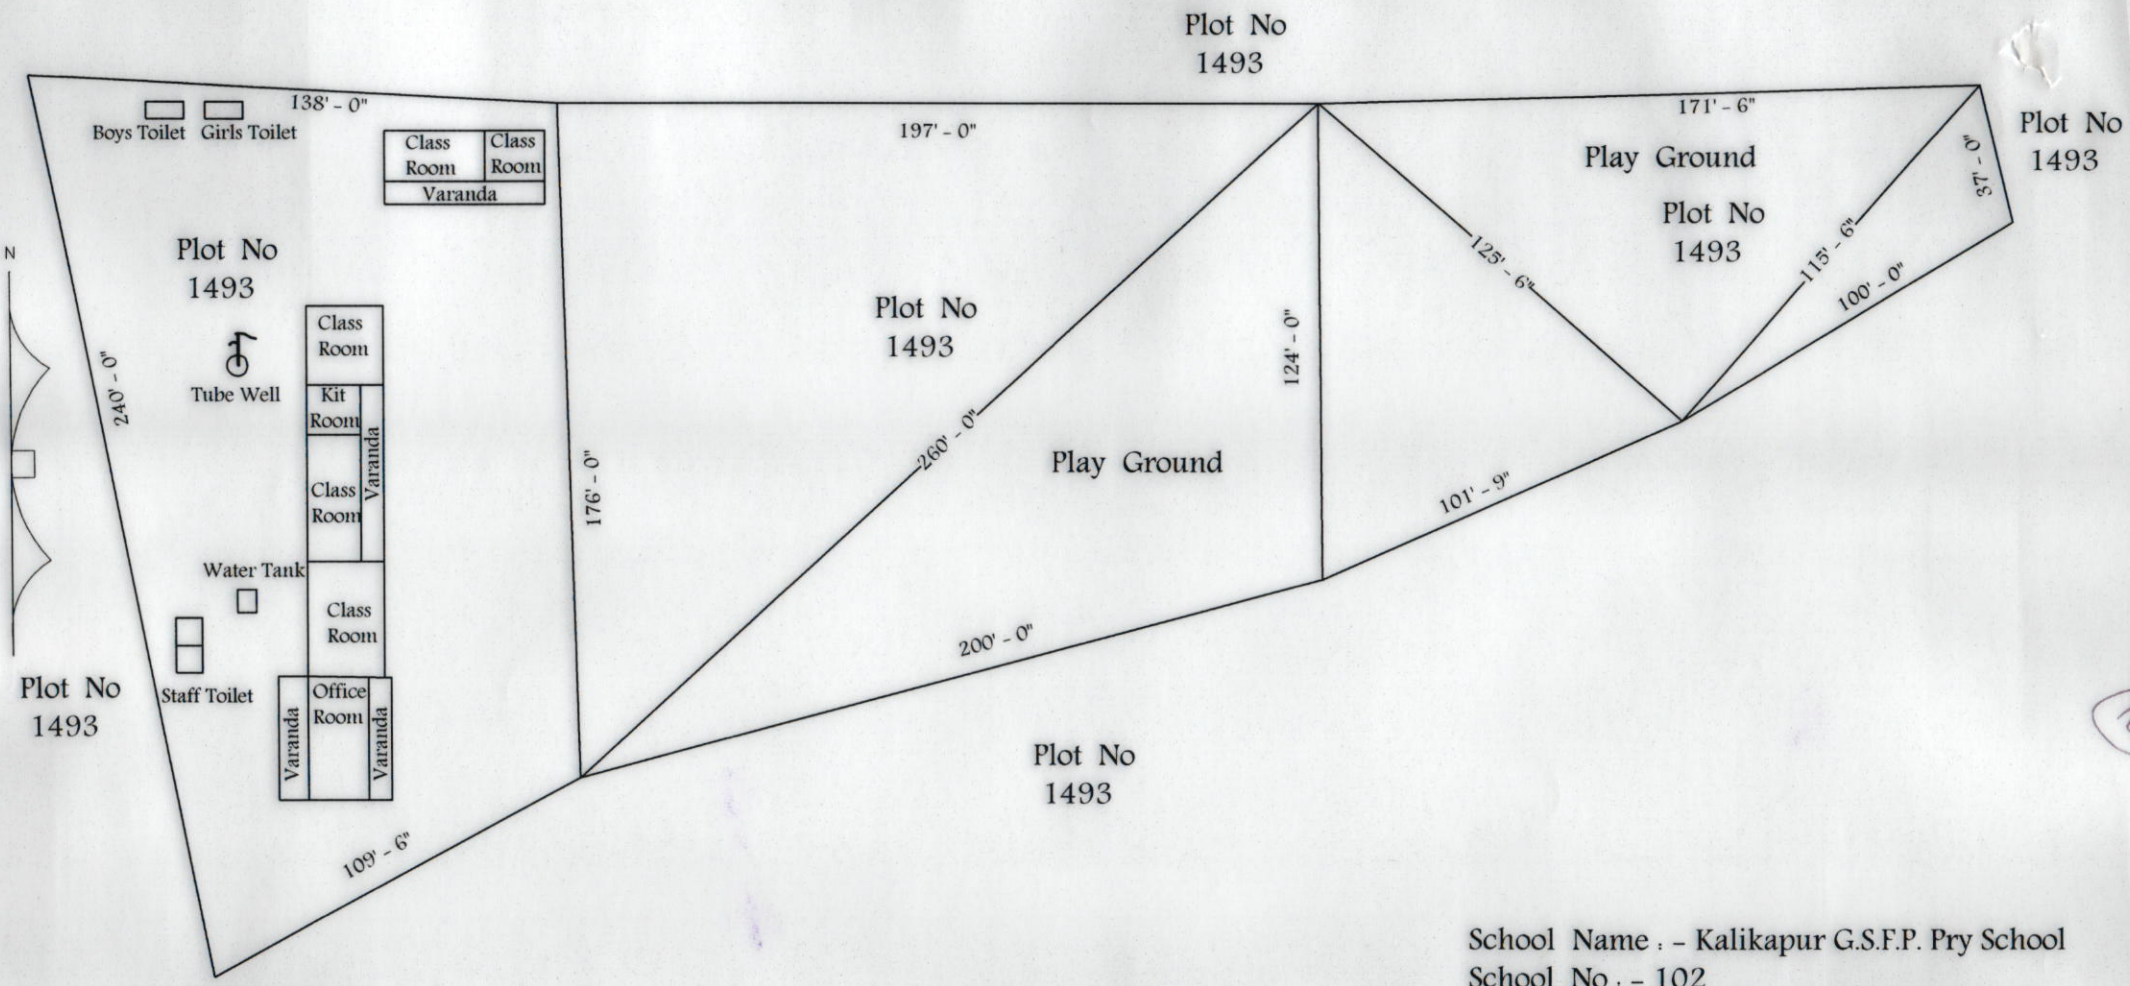

Scale 1" - 50'

Drawn by  
*Md. Samiul Haque*  
 Md. Samiul Haque  
 Gayespur, Muluk, Bolpur, Birbhum  
 Senior Surveyor  
 Reg No - AX-RDKOL/2010-11/MES/107847

*Gowdas Paul*  
 Head Teacher  
 Kalikapur G.S.F.P. School  
 P.O. - Muluk, Dt. - Birbhum

School Name : - Kalikapur G.S.F.P. Pry School  
 School No : - 102  
 Dis Code : - 0106701  
 Circle : - Bolpur West  
 Block : - Bolpur Sriniketan  
 Municipality : - Bolpur  
 Mouza : - Kalikapur  
 J.L. No : - 98  
 Plot No : 1493  
 Khatian No : - 1144  
 Area Of Land : - 68878 Sqft Or 1.58 Acre  
 Usable Area : - 3902 Sqft