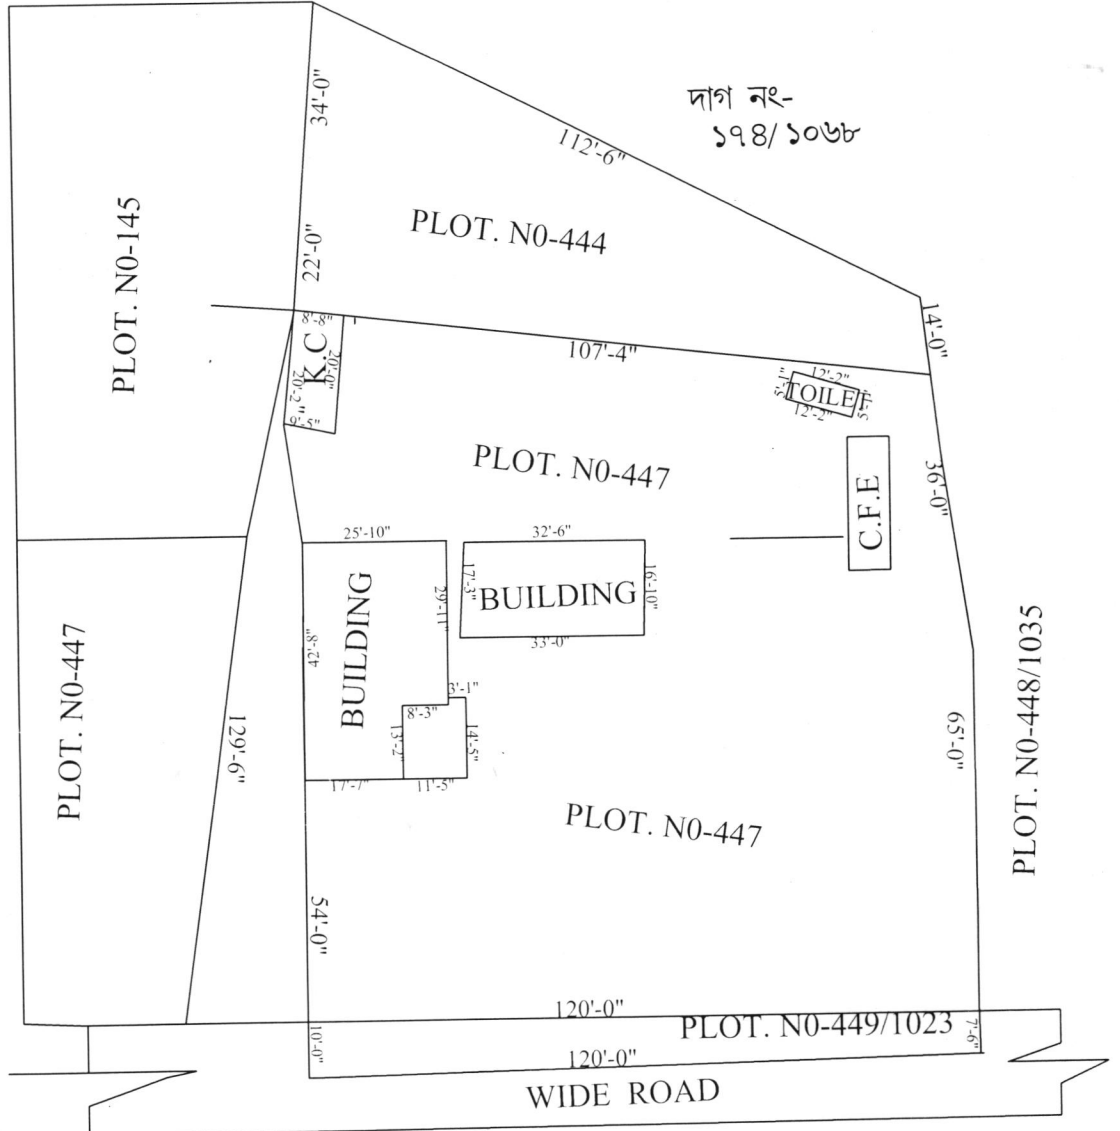

MOUZA-KAMALAKANTAPUR , J.L.NO-61, P.S-BOLPUR , DIST-BIRBHUM

SCHEDULE

SCHOOL NAME: KAMALAKANTAPUR PRY SCHOOL

DISE CODE : 19080107201

CIRCLE: BOLPUR WEST

BLOCK: BOLPUR SRINIKETAN

PANCHAYET: RUPPUR

MOUZA: KAMALAKANTAPUR

J.L.NO: 61

PLOT NO: 447

L.R.KHATION NO: 327

AREA OF LAND: 14810 S.FT OR 34 DEC

USABLE AREA: 1554 S.FT

FLOWER AREA: 300 S.FT

AREA OF UPPER PRY: 0000.00 S.FT

MADE BY
<p>A. Saha DEBASISH SAHA (AMIN SURVEYOR) GOVT. REGD. NO : 2556507001(W.B) SONAJHURI PALLI, SANTINIKETAN (M:-9233246932)</p>