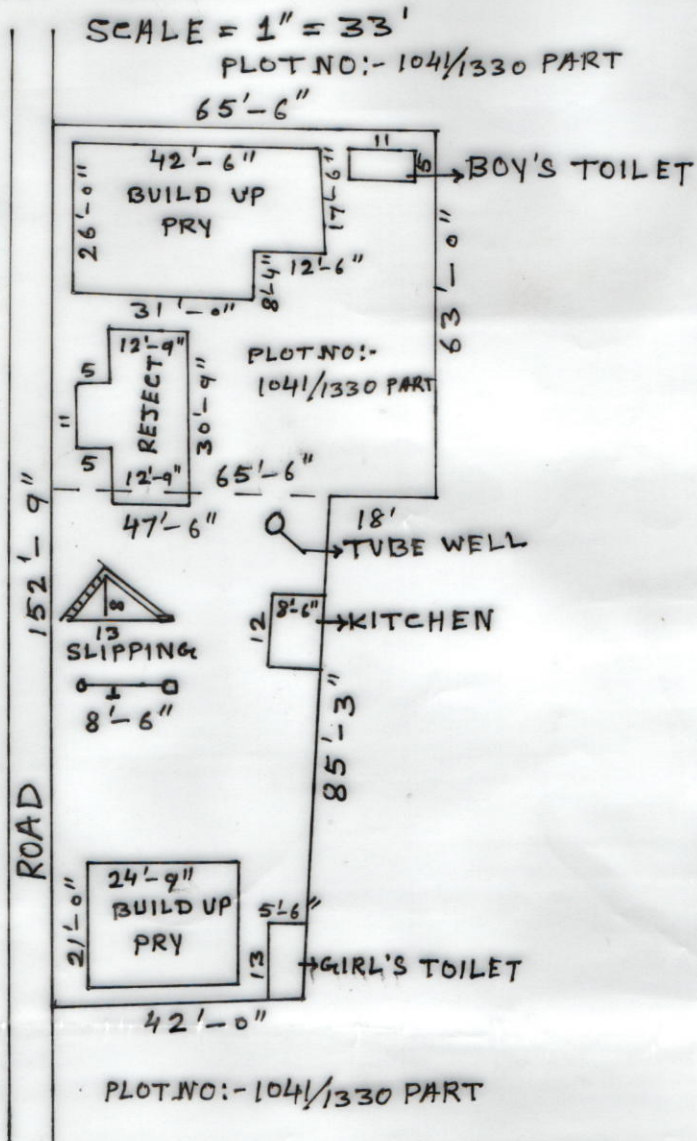

MOUZA:- KAMARDANGAL . J. L. NO - 19
P.S :- PANRUI . DIST:- BIRBHUM.

MODEL MAP

SCHOOL NAME:- KAMARDANGAL PRY.
 DISE CODE:- 19080102302 . CIRCLE :- BOLPUR WEST
 BLOCK:- BOLPUR SRINIKETAN. PANCHAYAT:- KASBA
 MOUZA:- KAMARDANGAL . J. L. NO - 19
 PLOT NO:- 104/1330 . KHATIAN NO-56
 AREA OF LAND:- 8042 s.f.t = 0.1846 ACRE
 USABLE AREA:- 1536 s.f.t
 FALLOW AREA:- 6506 s.f.t

SEAL & SIG. OF H.T.

Prasanta Kr Ghosh
 Head Teacher
 Kamardangal Pry. School
 Bolpur West Circle

DRAWN BY.

HARE KRISHNA PAL

Hare Krishna Pal
 Surveyer
 Babuiya, Birbhum
 L. No. - 1551
 15-05-2015