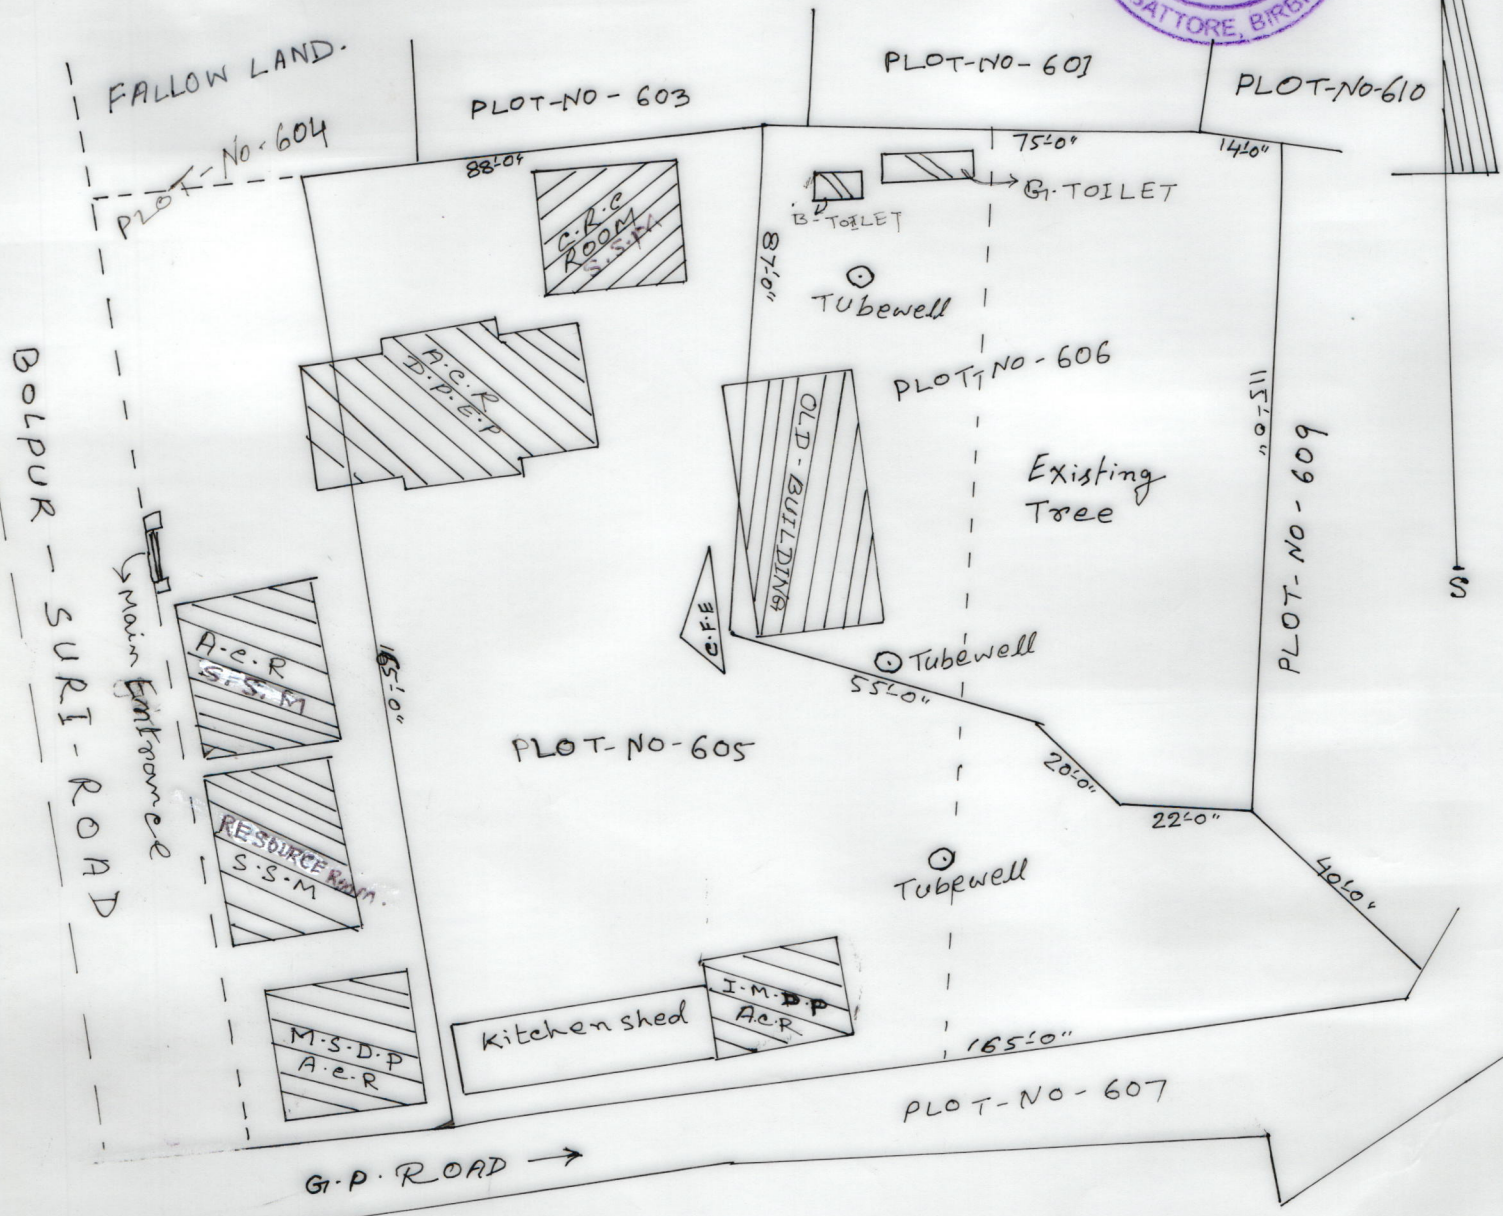

MOUZA - KENDRA DANGAL · J.L. NO - 57 · SABEK · P.S. BOLPUR ·  
 HAL - P.S. PARUI · DIST - BIRBHUM ·  
 SCALE - 1" = 33' 0"

SCHEDULE

SCHOOL NAME - KENDRADANGAL - PART BASIC SCHOOL.  
 DICE CODE - 19080100803  
 CIRCLE - BOLPUR - WEST.  
 PANCHAYET - SATTORE G.P. BLOCK - BOLPUR - SRINIKETAN.  
 MOUZA - KENDRA DANGAL.  
 J.L. NO - 57  
 PLOT NO - 604, 605, 606; K.B. KHATIAN - NO - 271 · L.R. KHATIAN - 889  
 AREA OF LAND - 62727 sq. ft  
 USABLE AREA - 5200 sq. ft  
 FALLOW AREA - 57507 sq. ft

Drawn by  
 Habiburrahman  
 HABIBUR RAHMAN  
 (SURVEYOR)  
 C-NO-13/1998

Mohammad A W  
 Head Teacher 29/05/2015  
 Kendradangal P. B. School  
 P.O. - Sattore, Dist - Birbhum