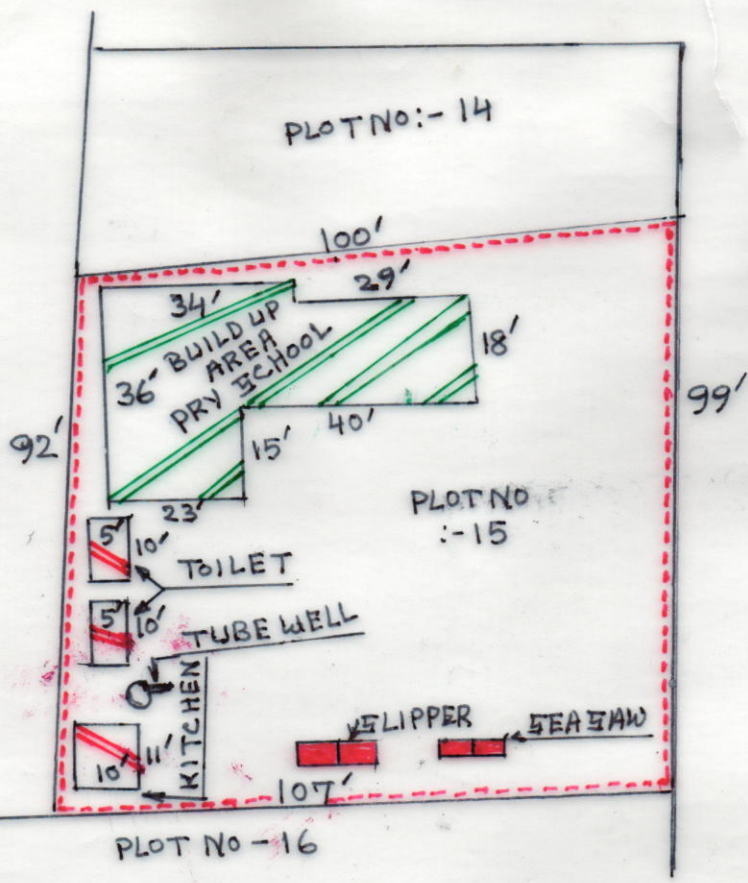

SCALE-33'-0" = 1"

32

SAHEHALAI MOUZA

SCHEDULE

SCHOOL NAME :- KOYETPUR ADIBASI PRY SCHOOL	
DIST CODE :- 1908012005	
CIRCLE :- BOLPUR WEST	
BLOCK :- BOLPUR GRINIKETAN.	
PANCHAYAT :- KASBA	
MOUZA :- BIDYADHARPUR	
J.L.No :- 34	
PLOT NO :- 15	
KHATAN No :- 12	
C.S MAP AREA OF LAND = 10075 SFT	
= 0.23 ACRE	
USABLE AREA = 1840 SFT	PRY
FALLOW AREA = 8235 S FT.	