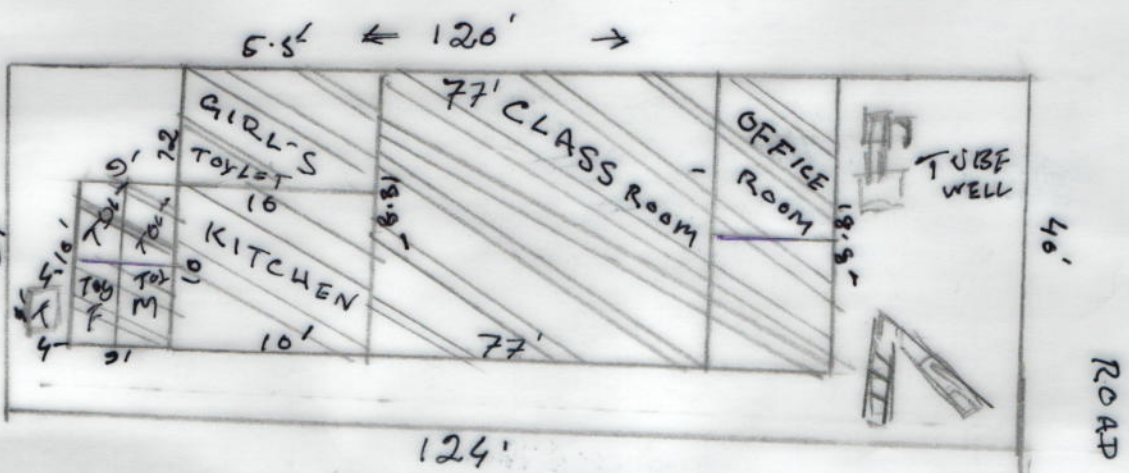

MOUJA - GOALPARA. J.L.No - 65
P.S. BOLPUR - DIST - BIRBHUM
SCALE - 33'0" = 1"

47

Prinipit Basanti
Teacher-in-Charge
Lalbandh Primary School
Lalbandh, Santiniketan
Birbhum
30/5/15

P.S. Sankar
Surveyor
Partha Sarathi Sarkar
Vill-Chandipur
P.O. Mohanpur
30.05.15

SCHEDULE	
SCHOOL NAME -	LALBANDH PRIMARY SCHOOL
DISECODE -	19080106803
CIRCLE -	BOLPUR - WEST
BLOCK -	BOLPUR - SRINIKETAN
PANCHAYAT -	RUPPUR
MOUJA -	GOALPARA
J.L.No -	65
PLOT-NO -	661/939
KHATIAN-NO -	405
AREA OF LAND -	4697 SQ FOOT
USEBLE AREA -	17963 SQ FOOT
FALLOW AREA -	2901 SQ FOOT