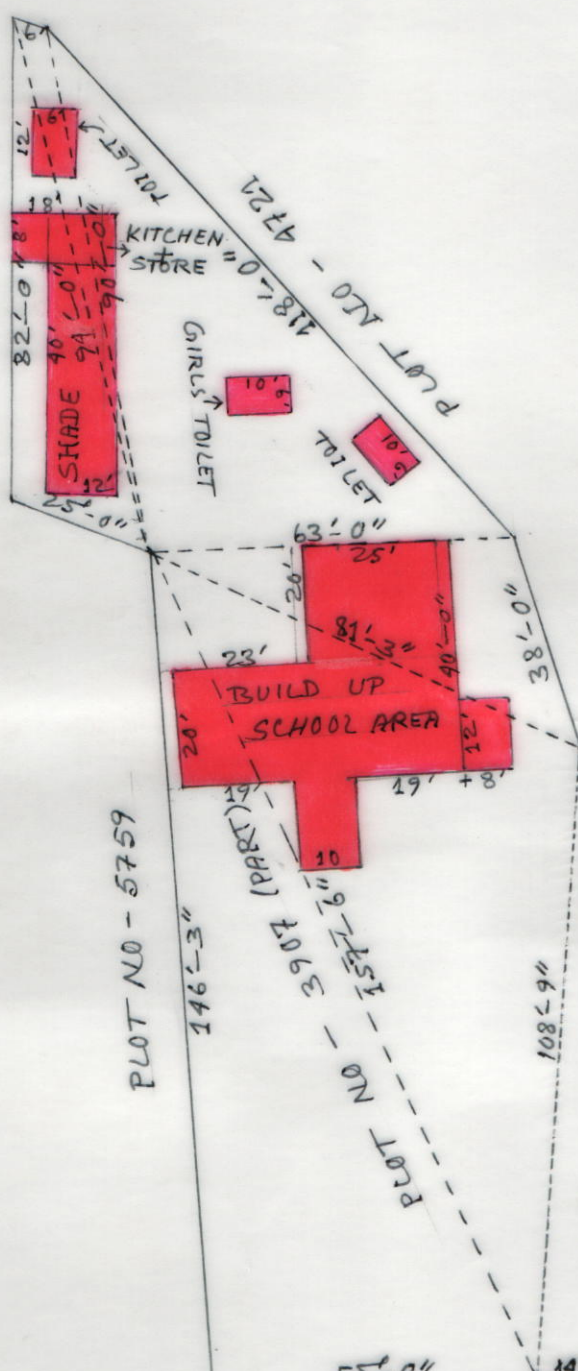

MOUZA:- SURUL, J.L.NO-104

P.S:- BOLPUR, DIST:- BIRBHUM

SCALE:- 1" =

Handwritten text in Odia script: "ପ୍ରକାଶିତ ମାପ ୧:୧୦୦ = ୧୦୦' = ୩୦.୩୦ ମିଟର"

PLOT NO - 5759

PLOT NO - 5759

PLOT NO - 3907

PLOT NO - 3906

SCHEDULE

SCHOOL NAME:- LILA MAZUM-DAR SMRITI PRY.  
 DISTRICT CODE:- 19080108003  
 CIRCLE:- BOLPUR WEST  
 BLOCK:- BOLPUR SRINIKETAN  
 PANCHAYAT:- RUPPUR G.P.  
 MOUZA:- SURUL  
 J.L.NO:- 104  
 PLOT NO:- 3907  
 KHATAN NO:-  
 AREA OF LAND:- 14400 SFT.=0.3305 ACRE  
 USABLE AREA:- 2620 SFT.=0.06 ACRE  
 FALLOW AREA:- 1178 SFT.=0.27 ACRE

PREPARED BY  
**Gaitu Mondal**  
 Amin / Surveyor  
 Laitu Mondal  
 Regd.No-WB / K-156/96  
 Saldanga, Birbhum

R  
0  
A  
D  
15'-0"