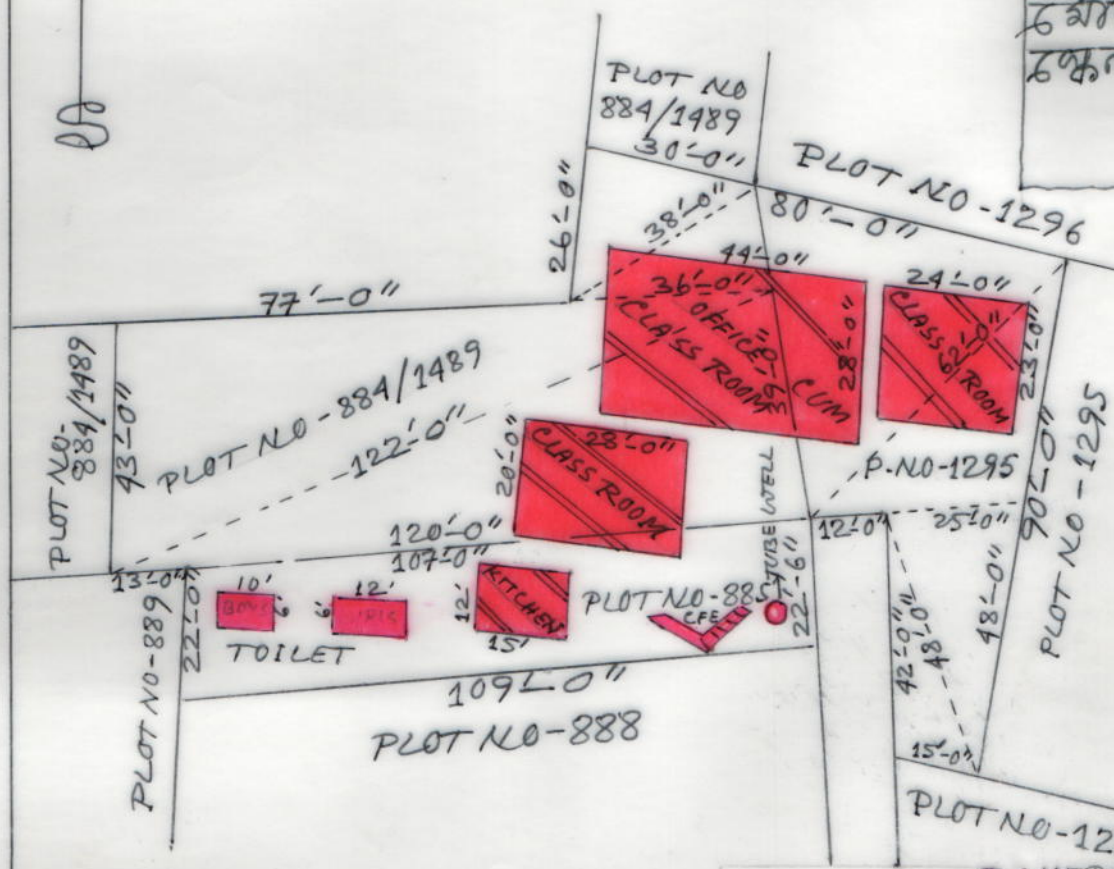

MOUZA:- BINURIA , J.L.NO=54
P.S:- BOLPUR, DIST:- BIRBHUM
SCALE:- 1"=33'-0"

AS PER LR MAP

SCHEDULE

SCHOOL NAME:- LOHAGARH PRY.
 DIST CODE:- 19080107703
 CIRCLE:- BOLPUR WEST
 BLOCK:- BOLPUR SRINIKETAN
 PANCHAYAT:- RUPPUR G. P.
 MOUZA:- BINURIA
 J. L. NO:- 54
 PLOT NO:- 884/1489, 885, 1295
 KHATAN NO:- LR-74, 229, 640, 921, 922
 1132, 1152, 1369, 83

AREA LAND:- 10900 SFT. = 0.25022 ACRE
 USABLE AREA:- 3050 SFT. 0.07001 ACRE
 FALLOW AREA:- 7850 SFT. = 0.18021 ACRE

Dilip pal
Head Teacher
Lohagarh Pry. School
P.O.- Benuria, Birbhumi

PREPARED BY
Laltu Mondal
Amin / Surveyor
Laltu Mondal
Regd.No-WB / K-156/96
Saldanga, Birbhumi