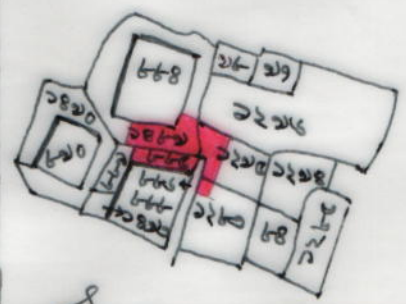

MOUZA:- BINURIA , J.L.NO=54
P.S:- BOLPUR, DIST:- BIRBHUM
SCALE:- 1"=33'-0"

AS PER LR MAP

SCHEDULE

SCHOOL NAME:- LOHAGARH PRY.
 DIST CODE:- 19080107703
 CIRCLE:- BOLPUR WEST
 BLOCK:- BOLPUR SRINIKETAN
 PANCHAYAT:- RUPPUR G. P.
 MOUZA:- BINURIA
 J. L. NO:- 54
 PLOT NO:- 884/1489, 885, 1295
 KHATAN NO:- LR-74, 229, 640, 921, 922
 1132, 1152, 1369, 83

AREA LAND:- 10900 SFT. = 0.25022 ACRE
 USABLE AREA:- 3050 SFT. 0.07001 ACRE
 FALLOW AREA:- 7850 SFT. = 0.18021 ACRE

Dilip pal
Head Teacher
Lohagarh Pry. School
P.O.- Benuria, Birbhumi

PREPARED BY
Laltu Mondal
Amin / Surveyor
Laltu Mondal
Regd.No-WB / K-156/96
Saldanga, Birbhumi