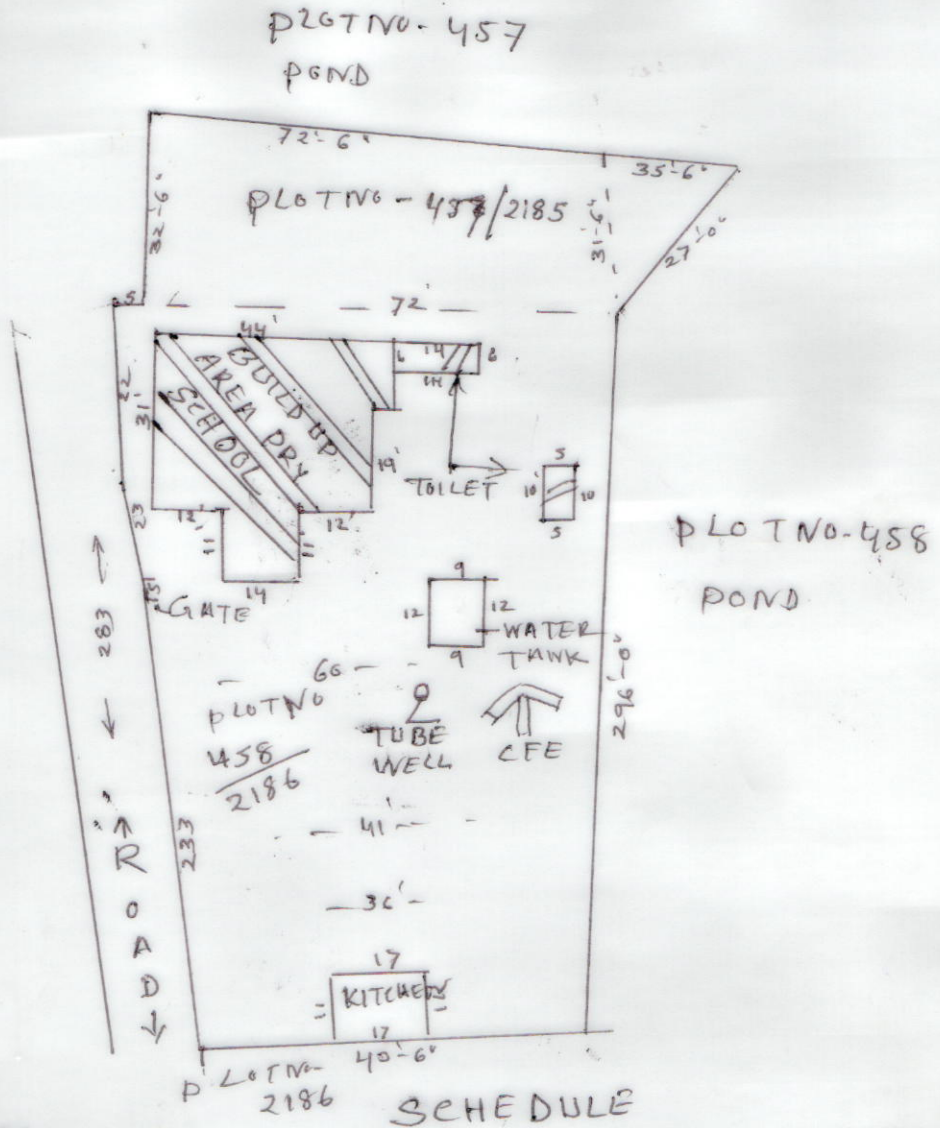

MOUZA - MOHULA J.L. NO- 47
 P.S- PANRUI DIST- BIRBHUM
 NOT TO SCALE

MODEL
 MAP

DRAWN BY

Prodip Kumar Ghosh
 KAR No- 175/91

AMIN
 Amin Kumar Ghosh
 987-1234567890
 1234567890

SCHOOLNAME MOHULA PRIMARY SCHOOL

DISE CODE-- 0100704

CIRCLE- BOLPUR WEST

BLOCK- BOLPUR SRINIKETAN

PANCHAYET- SATTORE

MOUZA - MOHULA J.L. NO- 47

PLOT NO - 800 457/2185, 458/2186

KHATAN NO - 116, 276, 19, 71, 189, 230, 436

AREA OF LAND - 18295.2 SFT = 0.42000 ACRE

USABLE AREA - 1762 SFT [PKY]

FALLOW AREA - 16533.2 SFT

Om Sai Kamesh Choudhary
 In-charge
 Mohula Primary School
 Mohula, Birbhum