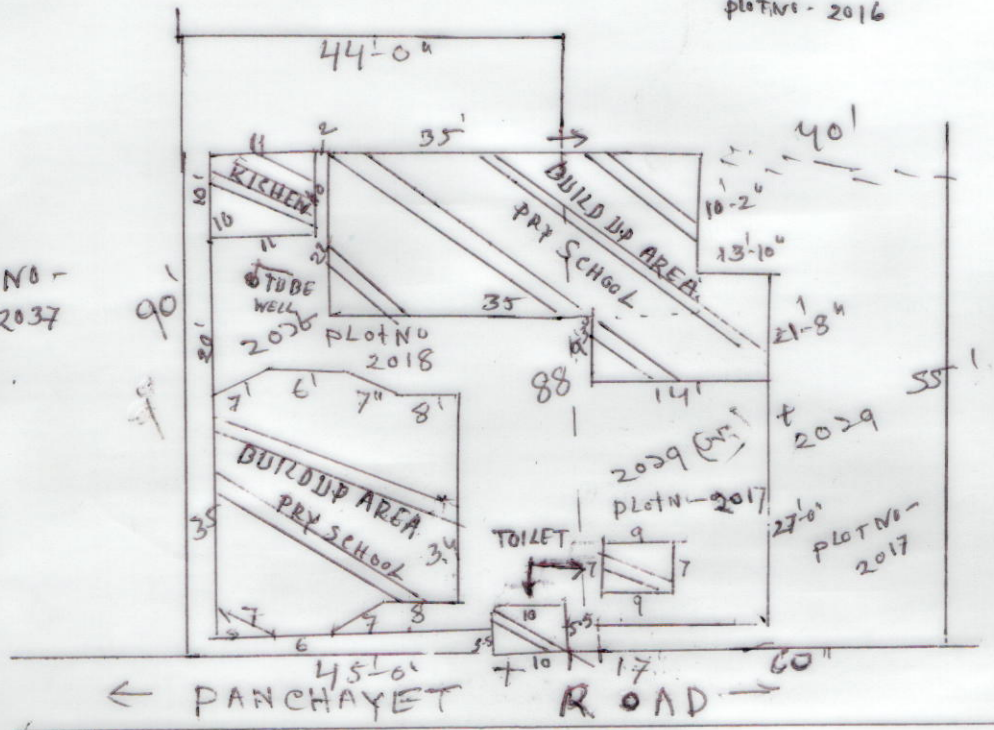

MODRA - MONOHORPUR JL NO-48

PS- PANRJI DIST- BIRBHUM

NOT TO SCALE

11

PLOT NO - 2019

plot no - 2016

PLOT NO - 2037

SCHEDULE

SCHOOL NAME - MONOHORPUR PRIMARY SCHOOL

DISECODE - 19080100703

CIRCLE - BOLPUR WEST

BLOCK - BOLPUR SRINIKETAN

PANCHAYAT - SATTORE JL NO - 48

PLOT NO - 2018, 2017 KHATAIN NO - 541, I

AREA OF LAND - 6098.4 SFT = 0.14000 ACRE

USABLE AREA - 1924.9 SFT [PRY]

FALLOW AREA - 4173.5 SFT

DRAWN BY

Bodhis Kumar Ghosh  
R.No - 176/91

A MIN  
Siddhanta Kumar Ghosh  
18, Jada Road, Barasat  
Siddhanta