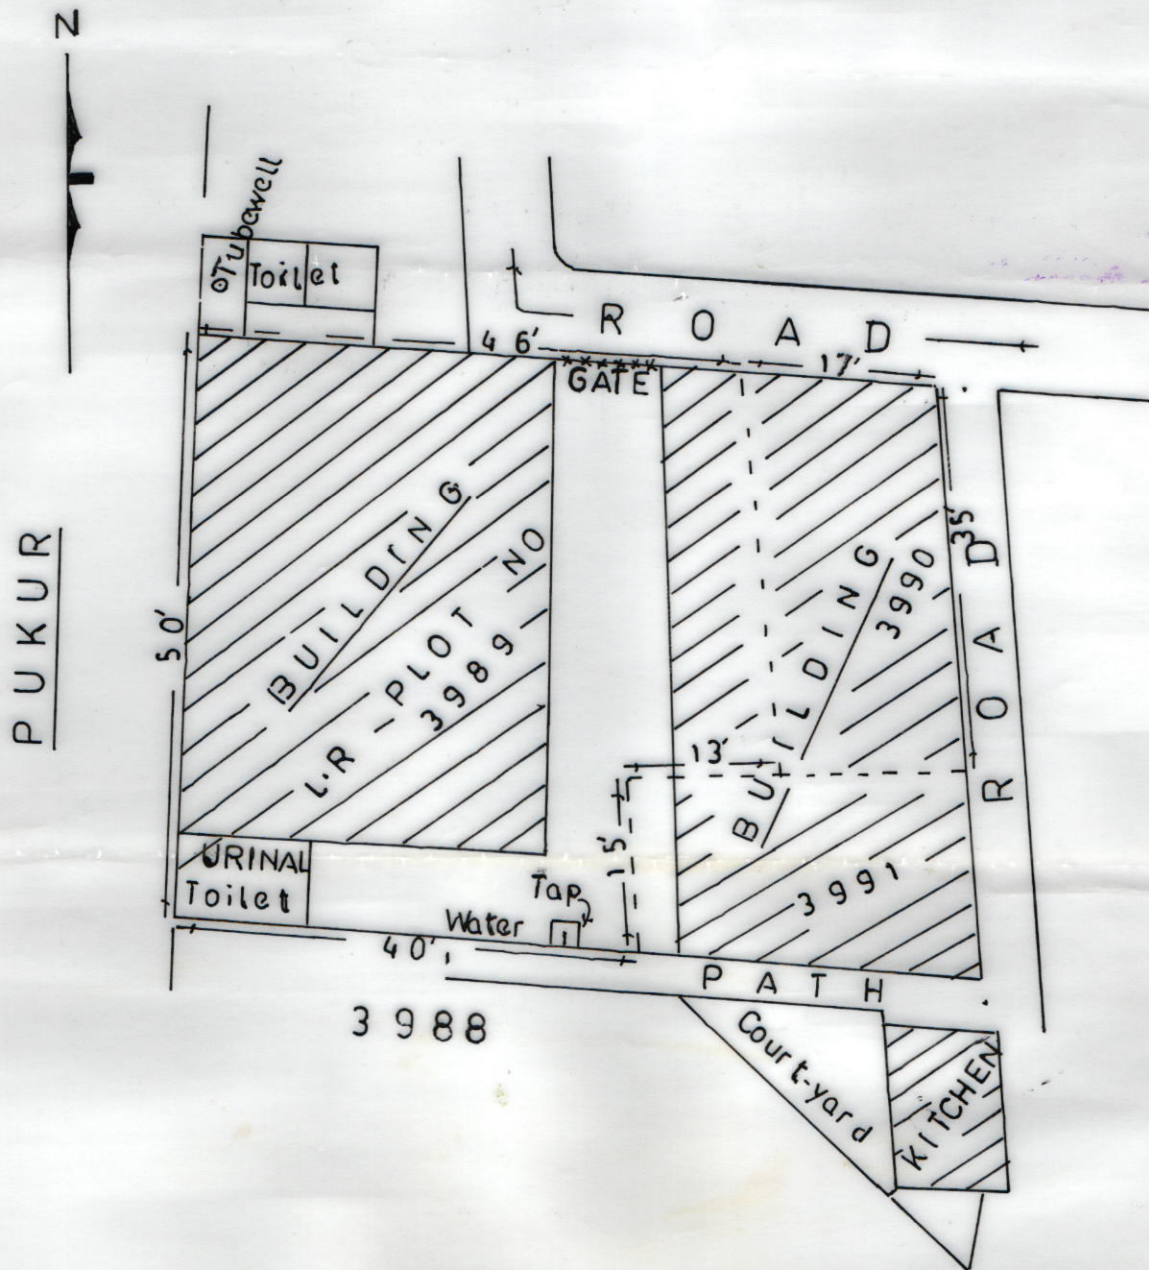

Mouza - Bandhgora J.L.NO 100
P.S Bolpur DIST. Birbhum

34

Scale 1" = 16'-6"

SCHEDULE

School Name - Nimna Bandhgora Pry. School
Dist. Code - 2000701
Circle - Bolpur West
Block - Bolpur Sriniketan
(Ward no 7, Bolpur Municipalaty)

Sima Banerjee (Sarkar)
HEAD TEACHER
NIMNA BANDHGORA PRY SCHOOL
BOLPUR, DIST. BIRBHUM

Mouza- Bandhgora J.LNo 100, P.S Bolpur, DIST. Birbhum

Plot no (L.R)	3989	Area	06	dec	Vested	} 10 dec.
	3990	"	02	"	Donate	
	3991	"	02	"	Donate	

Usable Area 09 dec.

Pre-S.Mondol
25.5.15