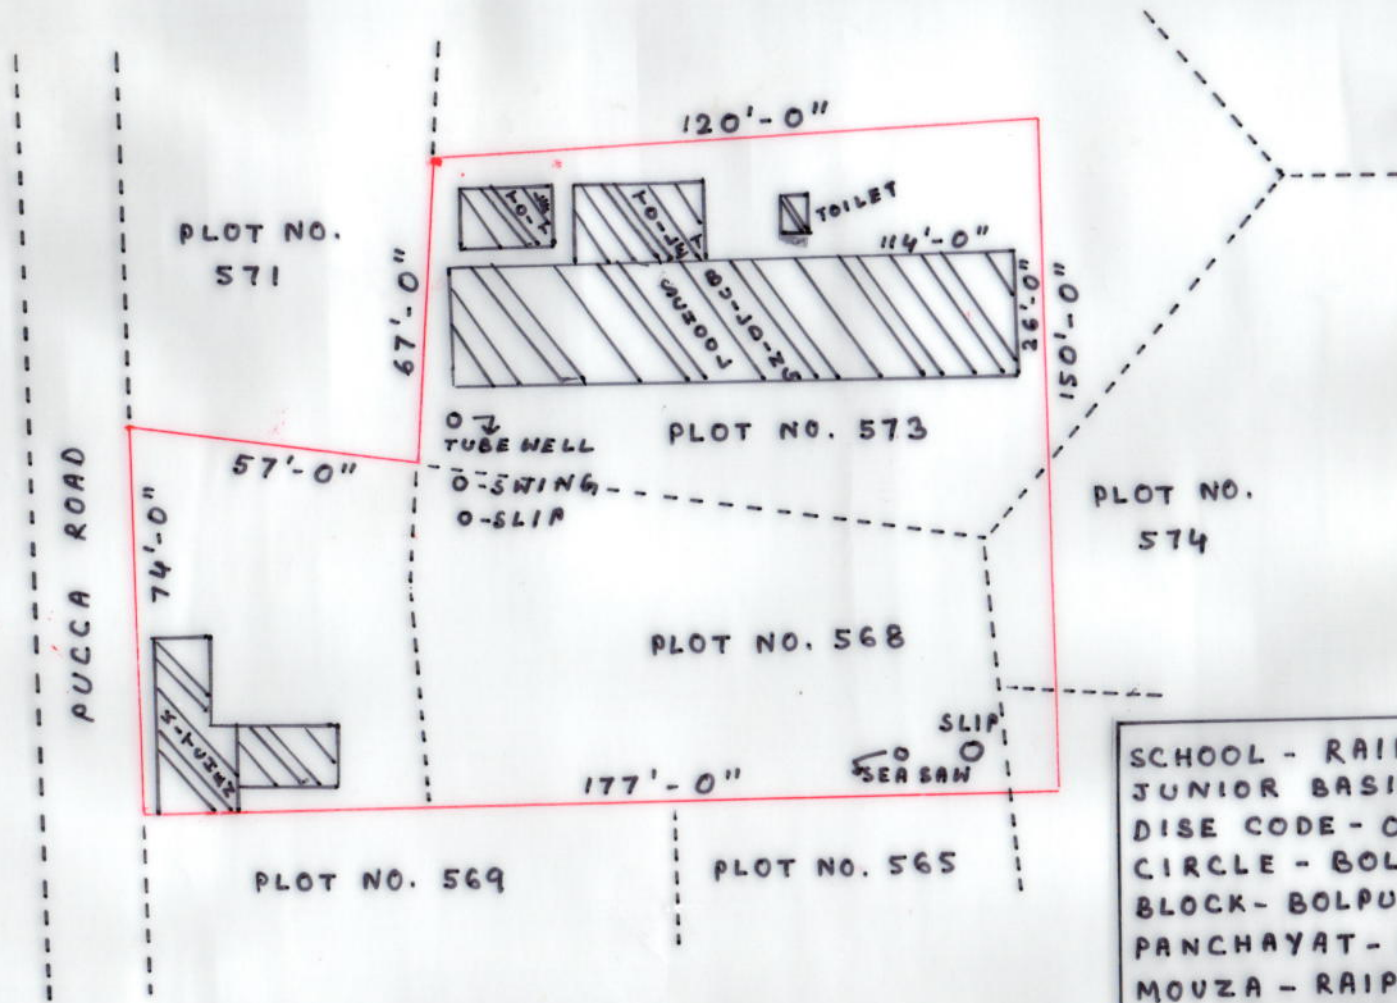

MOUZA -
 RAIPUR
 J.L. NO. - 109
 P.S. - BOLPUR
 DIST. -
 BIRBHUM
 SCALE -
 38'-0" = 1"

SCHOOL - RAIPUR S.K.M.
 JUNIOR BASIC SCHOOL
 DISE CODE - 0109301
 CIRCLE - BOLPUR WEST
 BLOCK - BOLPUR - SRINIKETAN
 PANCHAYAT - RAIPUR - SUPUR
 MOUZA - RAIPUR
 J.L. NO. - 109
 PLOT NO. - 568, 570, 573 (PART)
 KHATIAN NO. - 736
 AREA OF LAND - 19702 Sq.ft.
 USABLE AREA - 4509 Sq.ft.
 FALLOW AREA - 15193 Sq.ft.