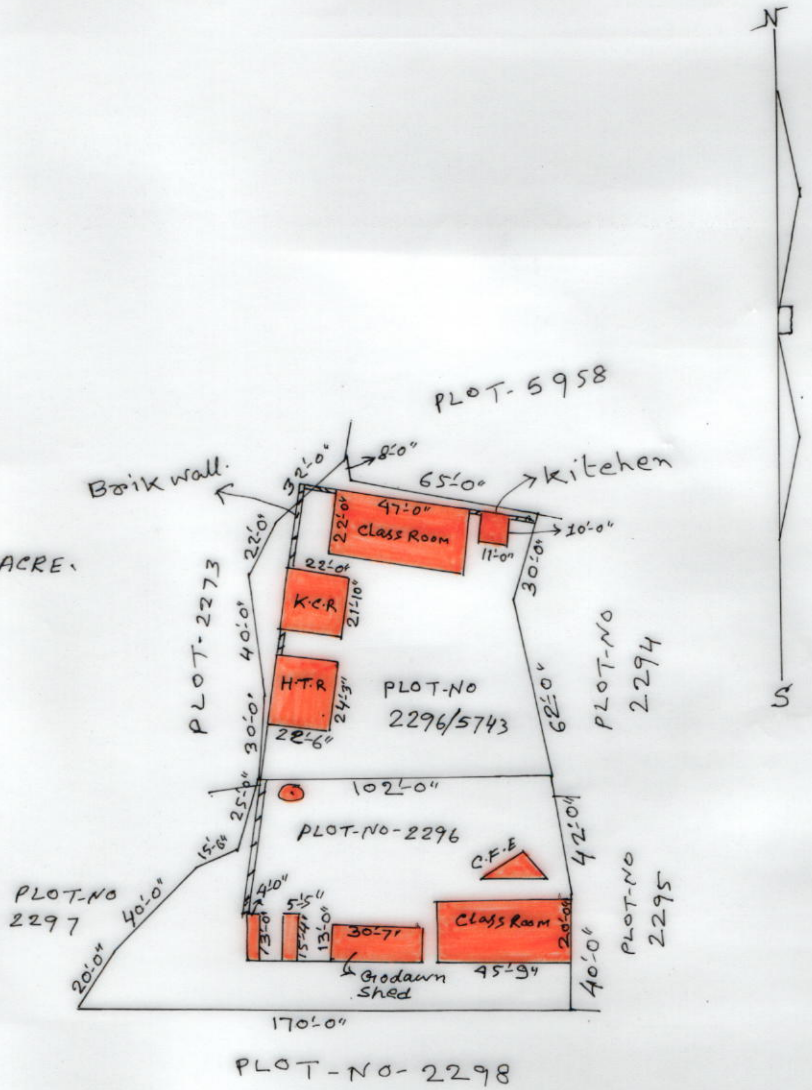

Mouza- Saturaia . J.L no-41.P.S Bolpur Hal P.S parui . DIST-Birbhum

Scale-1"=66'-0"

Schedule

School name:- Sattor Pry- School  
 Dice Code:-19080101002  
 Circle:-Bolpur west  
 Block:-Bolpur-Sriniketan  
 Panchayat:-Sattor  
 Muza:- saturaia  
 J.L no:-41  
 Plot no:-2296,2296/5743  
 Khatian no:- (L.R)1149  
 Area of Land:- 19602 SFT. OR 0.45 ACRE.  
 Usable Area:- 3700 SFT. ■  
 Fallow Area:- 15902 SFT.

Drawn by  
Habibul Rahaman

HABIBAR RAHAMAN  
HABIBAR RAHAMAN  
(SURVEYOR)  
C-NO-1325/99

Md. Nizamuddin Chisty

In. Head Teacher  
Sattore Primary School  
P.O. Sattore, DL-Birbhum