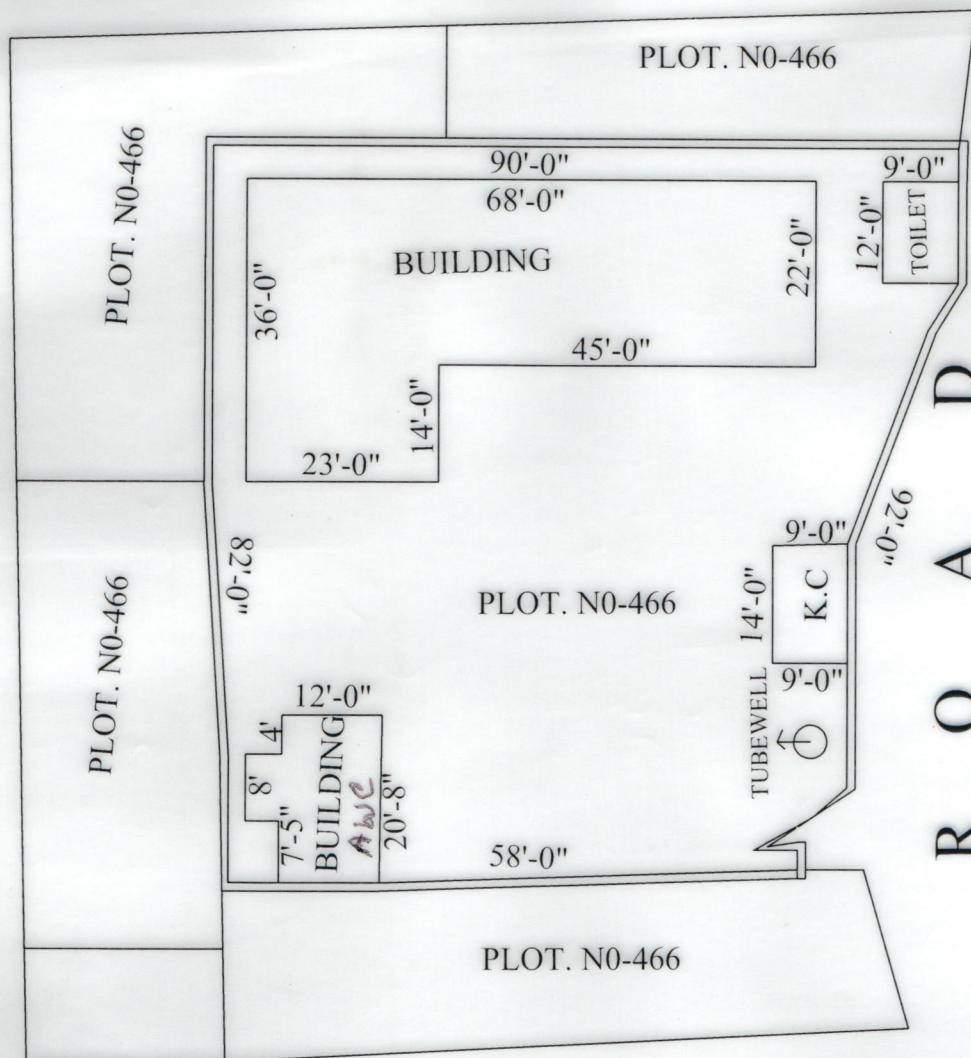

MOUZA-SHYAMBATI , J.L.NO-67, P.S-BOLPUR , DIST-BIRBHUM

SCALE: 24"=1M

SCHEDULE

SCHOOL NAME: HANSESWAR ROY SMRITI PRY SCHOOL

DIST COODE :0107002

CIRCLE: BOLPUR WEST

BLOCK: BOLPUR SRINIKETAN

PANCHAYET: RUPPUR

MOUZA:SHYAMBATI

J.L.NO: 67

PLOT NO: 466

L.R.KHATION NO: 1

AREA OF LAND: 6380 S.FT OR 14.46 DEC OR 0.146 ACRE

USABLE AREA: 1820 S.FT

FLOWER AREA:100 S.FT

AREA OF UPPER PRY: 0000.00 S.FT