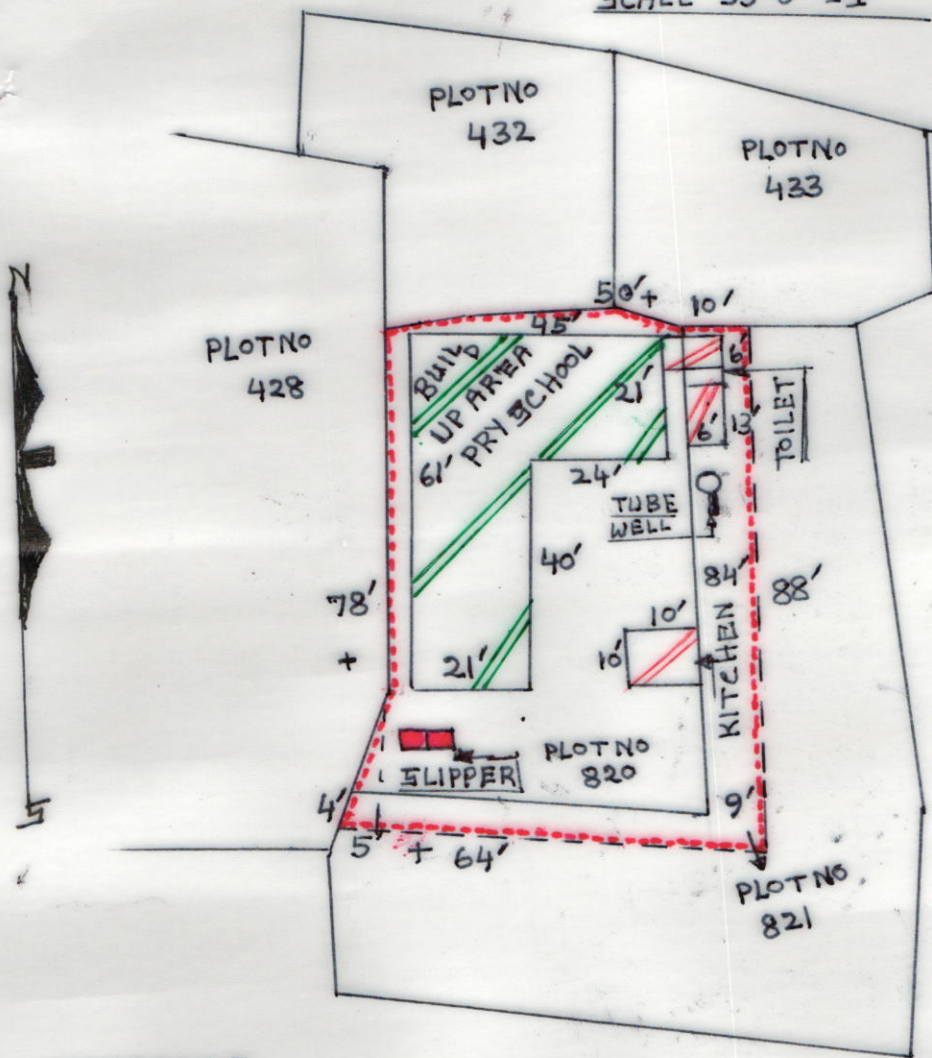

SCALE - 33'-0" = 1'

SCHEDULE

SCHOOL NAME :- SIMULIYA PRY SCHOOL
DISE CODE :- 19080100101
CIRCLE :- BOLPUR WEST
BLOCK :- BOLPUR SRINIKETAN
PANCHAYAT :- SATTORE
MOUZA :- SIMULIYA
J.L.No :- 05
PLOT NO :- 820
KHATIAN No :- 102
AREA OF LAND = 4300 sq ft
PLOT NO :- 821
AREA OF LAND :- 1010 sq ft
TOTAL AREA OF LAND = 5310 sq ft
= 0.12190 ACRE
USABLE AREA = 2095 sq ft = 0.04809 ACRE
FALLOW AREA = 3215 sq ft = 0.07380 ACRE