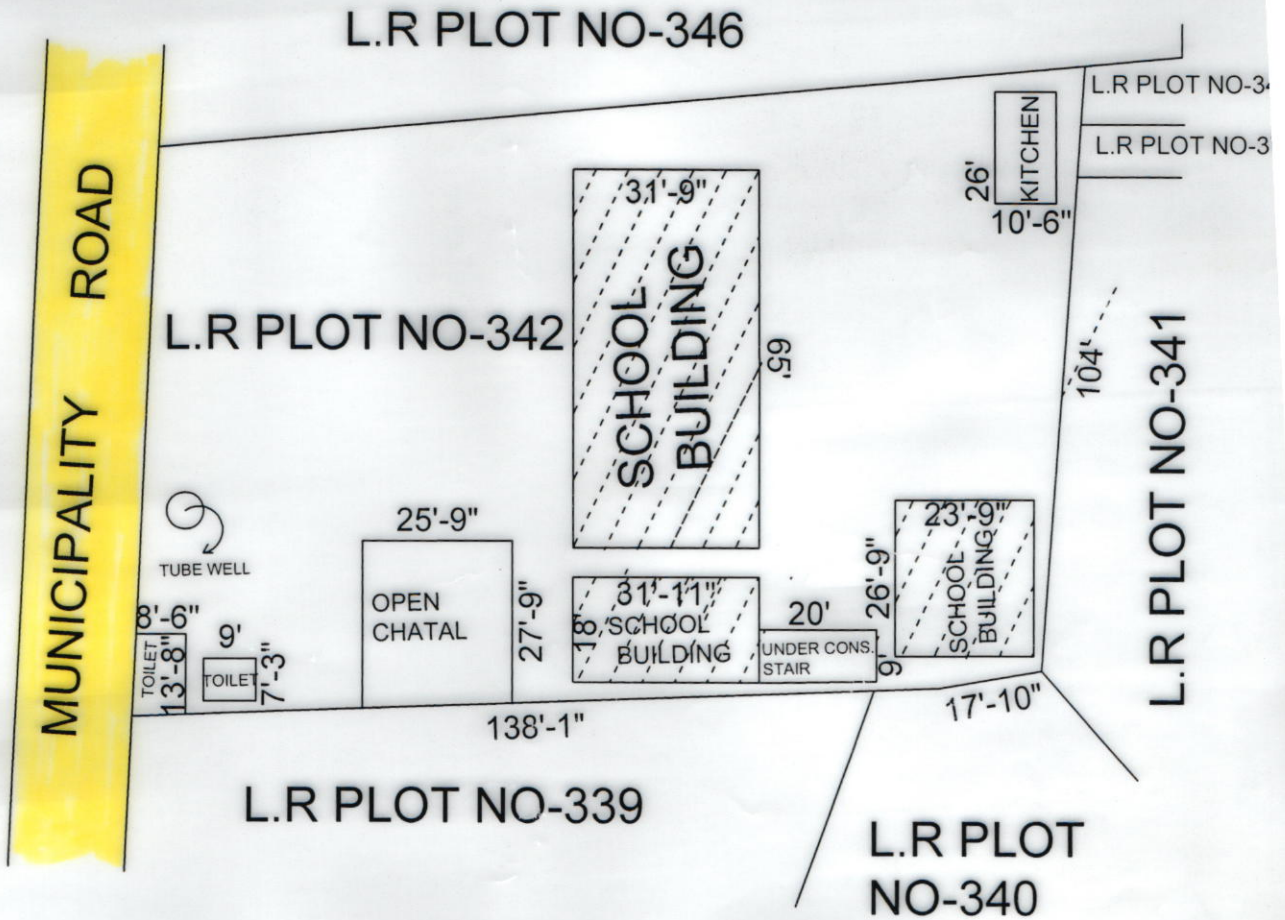

DIST- BIRBHUM, P.S-BOLPUR, MOUZA- BOLPUR, J.L NO-99

SCHOOL NAME-SUDHAMOYEE Jr. BASIC SCHOOL
 DISE CODE-19082000801.
 CIRCLE-BOLPUR WEST MUNISIPALITY-BOLPUR.
 MOUZA-BOLPUR. J.L NO-99.
 L.R PLOT NO-342. L.R KHATIAN NO-3749.
 AREA OF LAND-14375 SQFT OR 33 DECIMAL.
 USEABLE AREA-4556 SQFT
 FALLOW AREA-9819 SQFT.

Surveyor
SK. Lal Mohan
SURVEYOR
 No-1554707006/2007-08
 W.R.S.C.V.F.A.T

Sanchanan Das
 Head Teacher
 Sudhamoyee J. B. School
 Bolpur, Birbhum
 3/6/15

BOLPUR IV W.E.C.
Deepa Majhi
 President / Secretary
 3/6/15