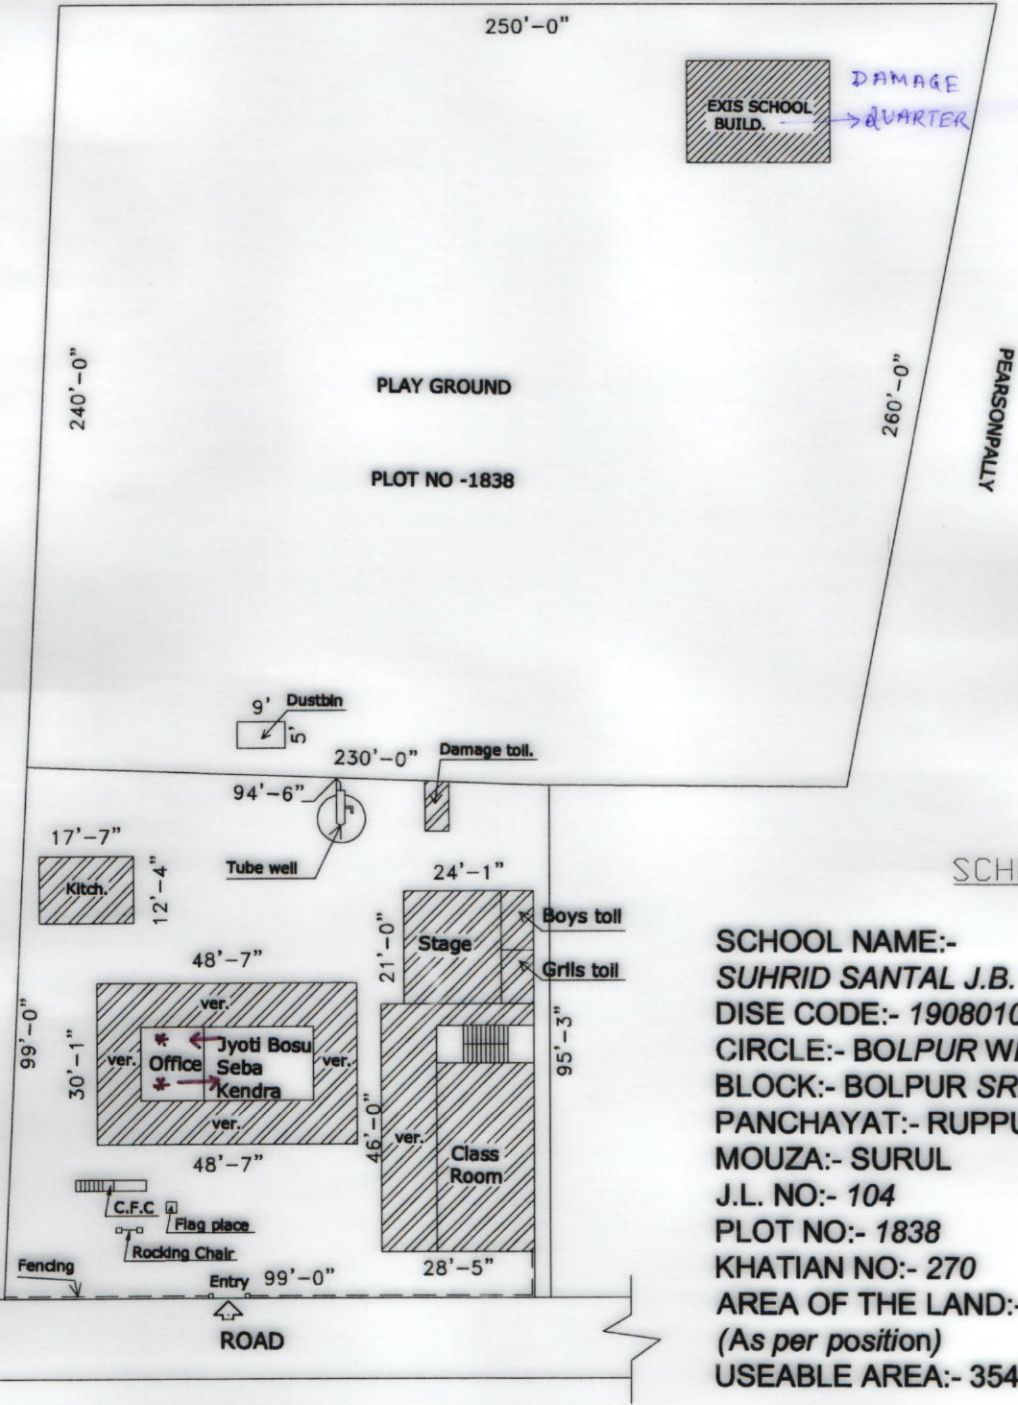

SL. No - 50

SKETCH MAP OF SUHRID SANTAL J.B. SCHOOL MOUZA- SURUL, J. L. NO.- 104, P.S.-BOLPUR, DIST.- BIRBHUM.

VISVA-BHARATI BOUNDARY WALL

KALIGANG

SCHEDULE

SCHOOL NAME:-
SUHRID SANTAL J.B. SCHOOL
 DISE CODE:- 19080108103
 CIRCLE:- BOLPUR WEST
 BLOCK:- BOLPUR SRINIKETAN
 PANCHAYAT:- RUPPUR
 MOUZA:- SURUL
 J.L. NO:- 104
 PLOT NO:- 1838
 KHATIAN NO:- 270
 AREA OF THE LAND:- 81021.6 Sft.
 (As per position)
 USEABLE AREA:- 3540 Sft.

* কোনো সড়ক স্থাপন করা হবে।
 কোনো বস্তু মের ল্যান্ড পরিষ্কার করা হবে।

Molay Kumar Bhattacharya
 30/5
 Head Teacher
 Suhrud Santal J. B. School
 Pearsonpally, P.O.- Saminiketan

Tanay Das
 (Surveyor)
 Reg. No.-1556507002
 AT- JALJALIA, ADITYAPUR,
 BOLPUR, BIRBHUM