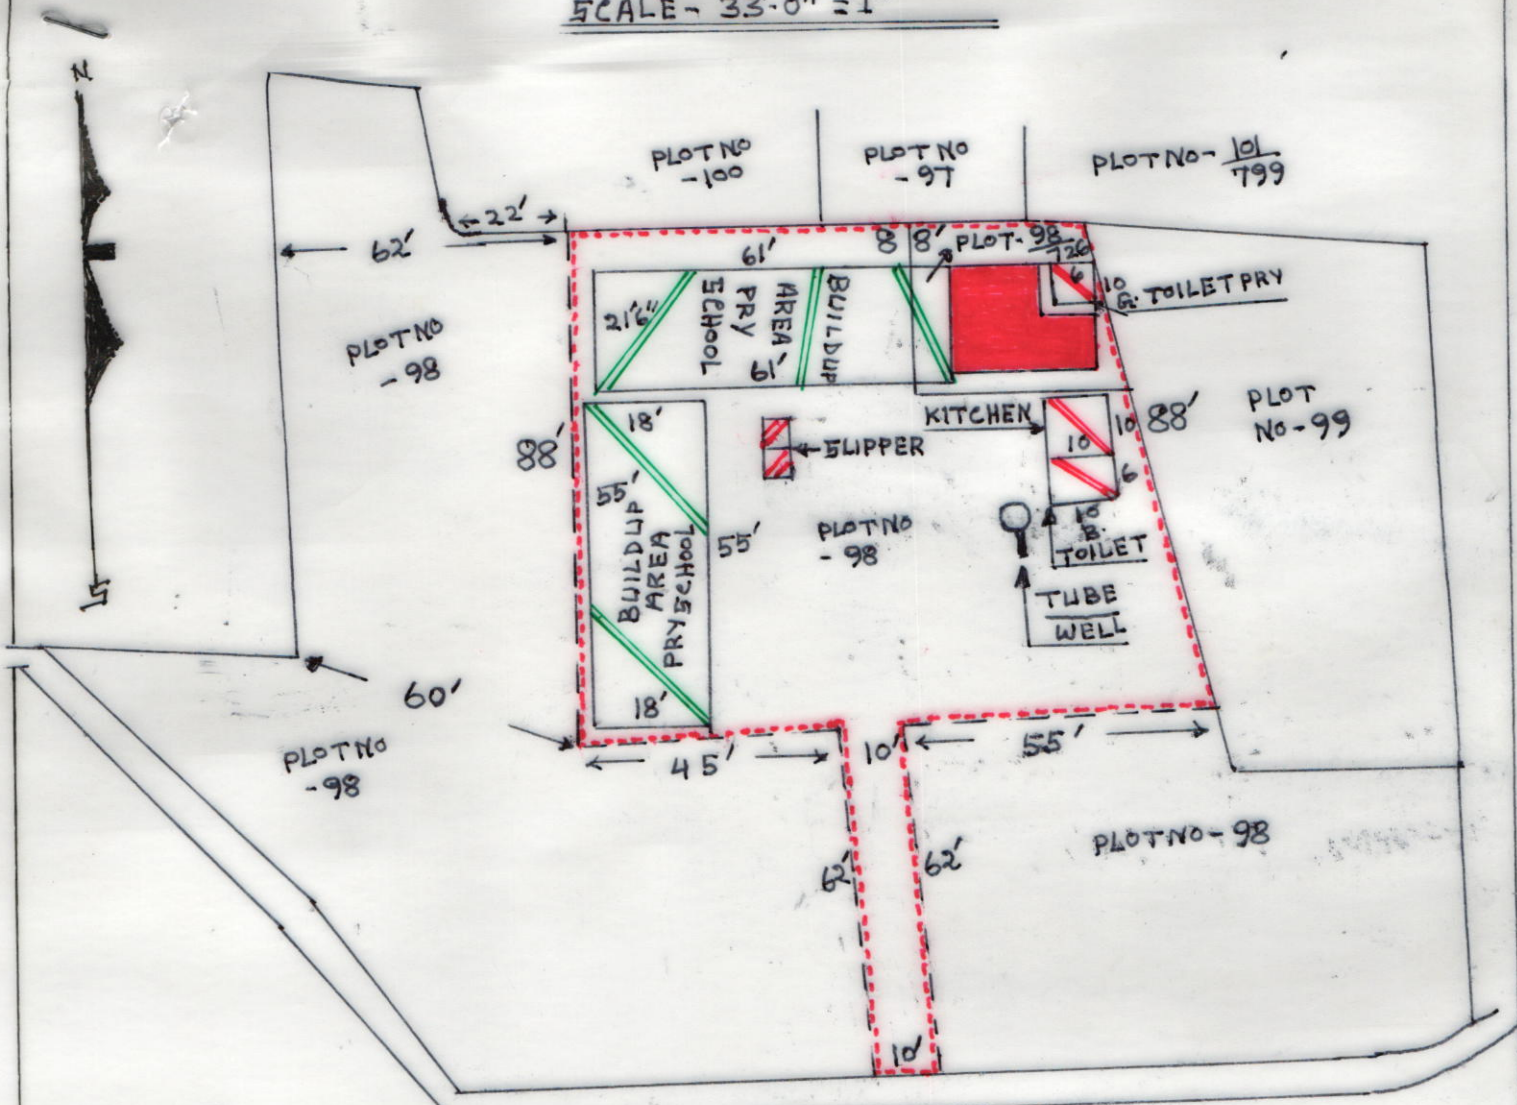

SCALE - 33'-0" = 1"

SCHEDULE

SCHOOL NAME :-	SUNUTIA PRY SCHOOL
DISE CODE :-	1908 0100203
CIRCLE :-	BOLPUR WEST
BLOCK :-	BOLPUR BRINIKETAN
PANCHAYAT :-	BATTORE
MONZA :-	SUNUTIA
J.L.No :-	11
PLOT No :-	98 / 98/726
KHATIAN No :-	336
AREA OF LAND :-	9332.5ft
	= 0.21423 ACRE
USEABLE AREA =	3141.5ft PRY
FALLOW AREA =	6191.5ft
AREA OF ANG. CENTRE =	0.02 ACRE