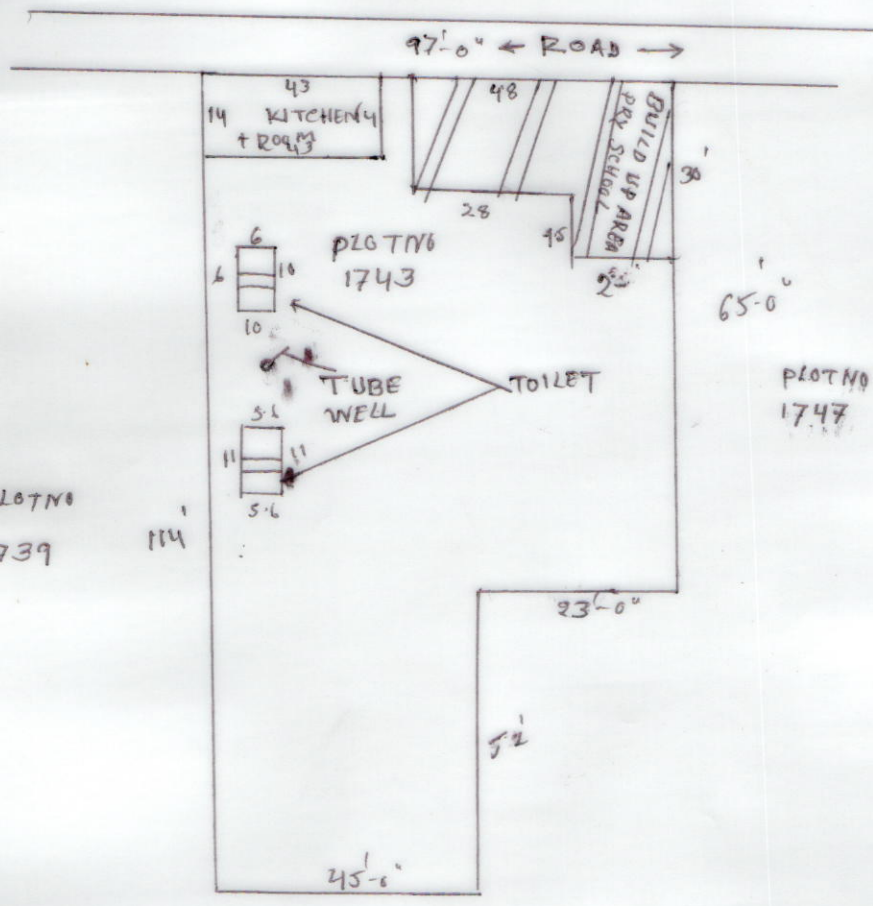

17/04/21 - 22

MOUZA - MONOHORPUR, I.L. NO - 48
P.S - PANRUI DIST - BIRBHUM

NOT TO SCALE

PLOT NO
1739

114

PLOT NO - 1744

SCHEDULE

ADIBASI

MODEL
MAP

SCHOOL NAME - TATBUNI, PRIMARY SCHOOL
 DISTRICT CODE -
 CIRCLE - BOLPUR WEST
 BLOCK - BOLPUR SRINIKETAN
 PANCHAYAT - SATTORE
 MOUZA - MONOHORPUR
 I.L. NO - 48
 PLOT NO - 1743
 KHATA NO - 611
 AREA OF LAND - 4356 SFT + 20.10000 ACRE
 USABLE AREA - 1915.5 SFT [PRY]
 FALLOW AREA - 2440.5 SFT