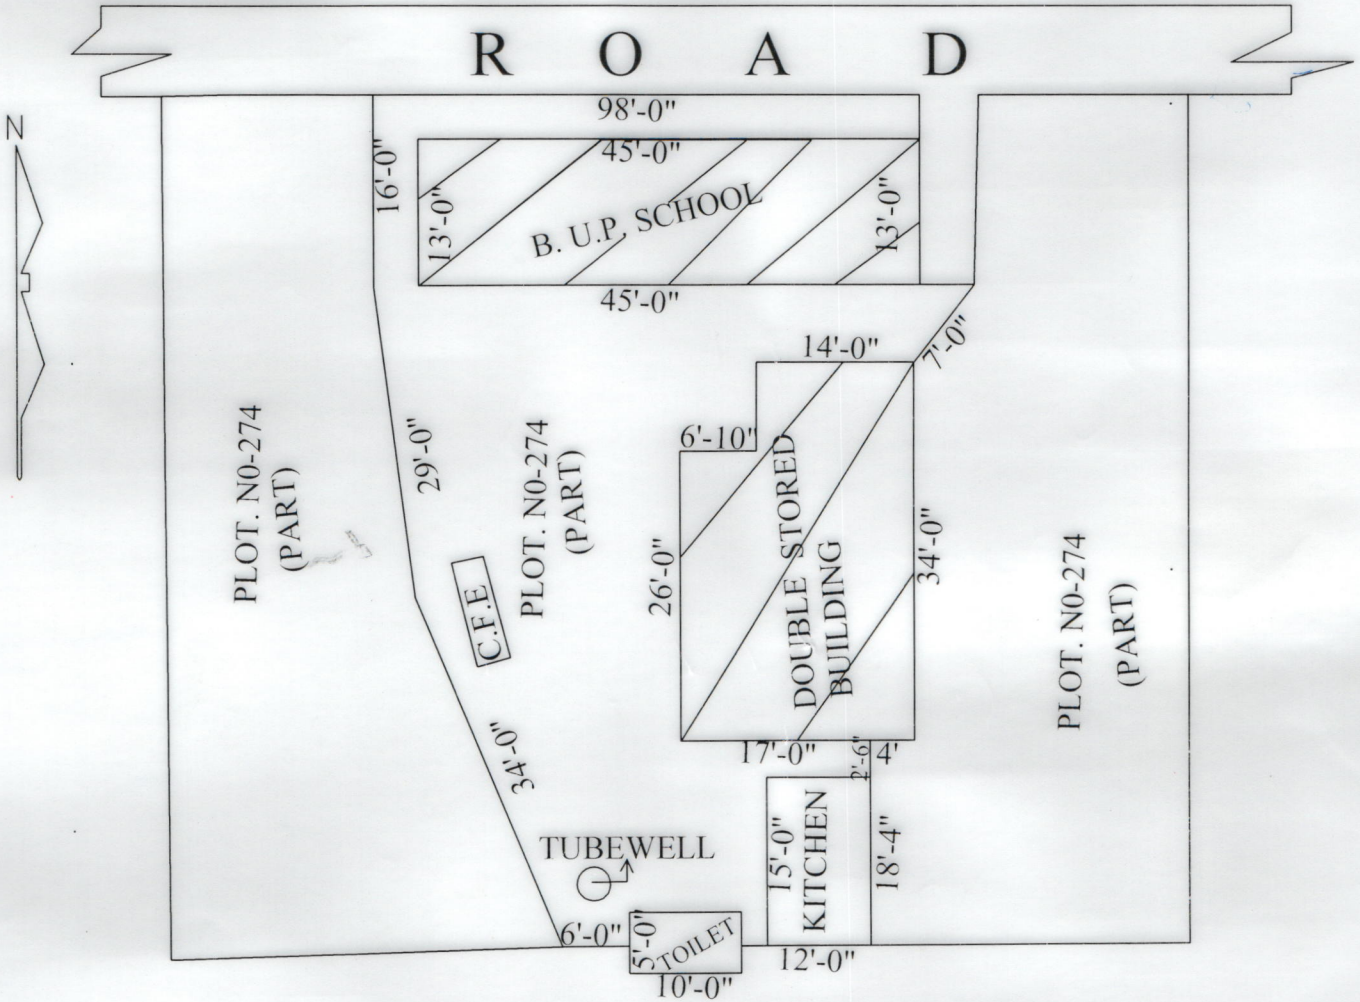

MOUZA-UTTARCHANDIPUR , J.L.NO-60, P.S-BOLPUR (PANRUI), DIST-BIRBHUM

SCALE: 32"=1M

SCHEDULE

SCHOOL NAME: UTTARCHANDIPUR PRY SCHOOL

DISE COODE :19080100905

CIRCLE: BOLPUR WEST

BLOCK: BOLPUR SRINIKETAN

PANCHAYET: SATTOR

MOUZA:UTTARCHANDIPUR

J.L.NO: 60

PLOT NO: 274 (PART)

L.R.KHATION NO:203

AREA OF LAND: 4791.60 S.FT OR 0.109 ACRE

USABLE AREA: 4100.50 S.FT

FLOWER AREA:520 S.FT

AREA OF UPPER PRY: