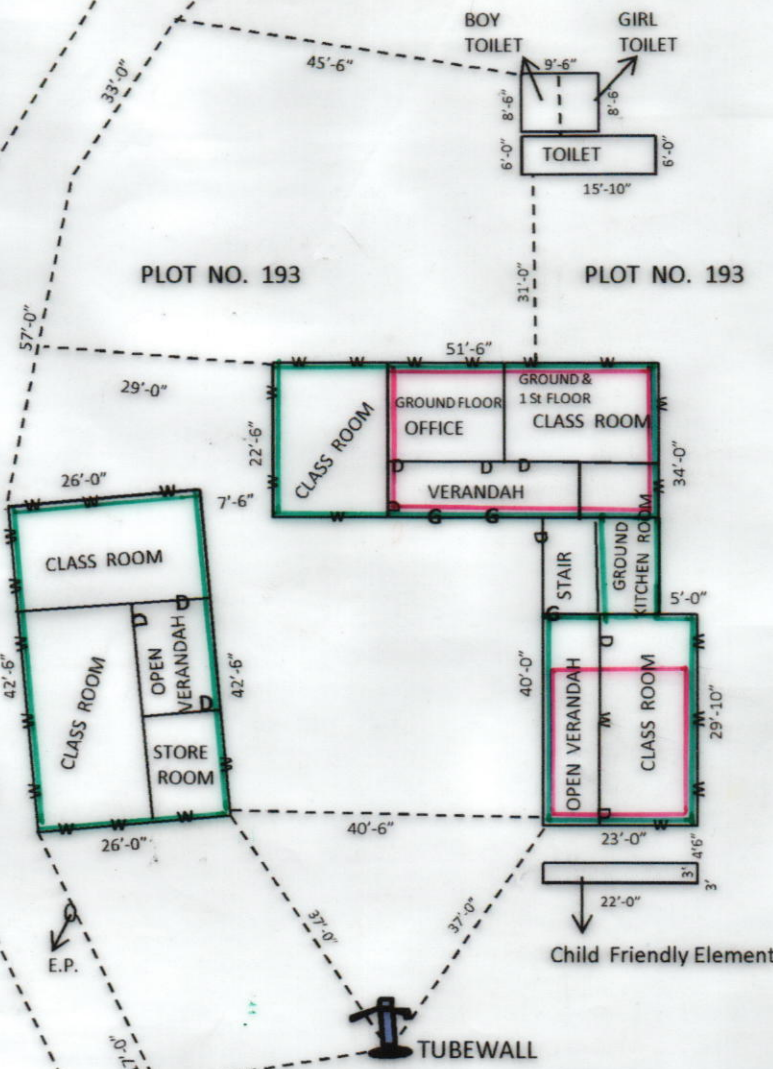

P.S.-DUBRAJPUR MOUZA-ADAMPUR J.L. NO. 23
DISTRICT--BIRBHUM

PLOT NO. 193

PLOT NO. 193

PLOT NO. 193

PLOT NO. 193

PLOT NO. 193

MORRAM ROAD

SCHEDULE

SCHOOL NAM -	ADAMPUR PRIMARY SCHOOL
DISE CODE NO. -	19081008602
CIRCLE :-	DUBRAJPUR
BLOCK :-	DUBRAJPUR
PANCHAYAT :	LAXMINARAYANPUR
MOUZA :-	ADAMPUR
J.L. NO.	23
PLOT NO:-	193
KHATION NO:-	03
AREA OF LAND:-	0.5000 ACRE = 21780 Sq FT
USABLE AREA	= 3419.5 Sq FT = 0.0785 ACRE
FALLOW AREA	= 18360.5 Sq FT
GROUND FLOOR	
FIRST FLOOR	