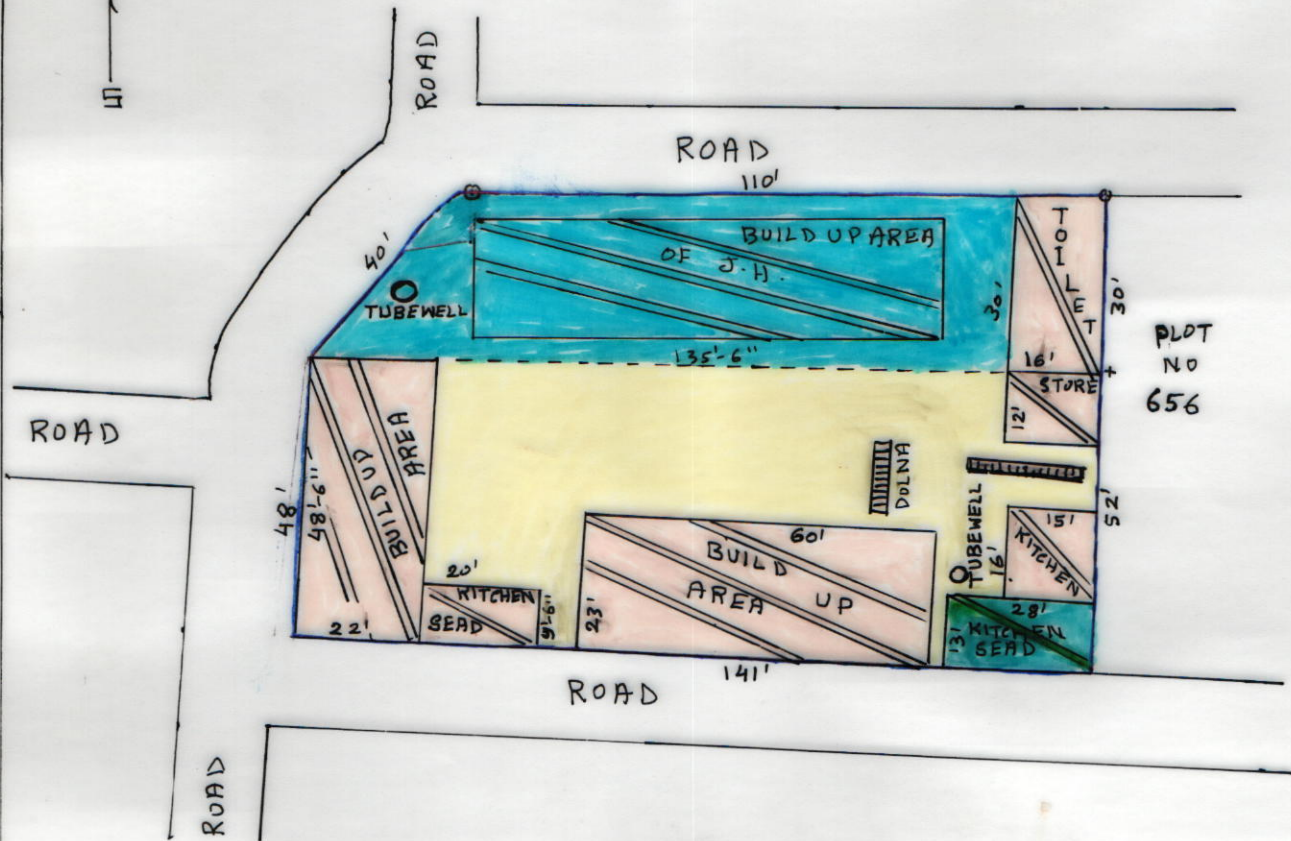

MOUZA-GOPAL, J.L.NO-84,
P.S. SADAI PUR, DIST-BIRBHUM
SCALE- 33'-0"= 1"

SCHEDULE

SCHOOL NAME :- ADURIA PRY SCHOOL
 DISE CODE :- 19081009801
 CIRCLE :- DUBRAJ PUR
 BLOCK :- DUBRAJ PUR.
 PANCHAYAT :- PARULIA.
 MOUZA - GOPAL PUR.
 J.L. NO:- 84
 PLOT NO :- 654, 657 (PART)
 KHATIAN NO :-
 AREA OF LAND :- 10587 SFT OR
 0.243 ACRE ■
 USABLE AREA = 3636 SFT ■
 FALLOW AREA - 7028 SFT ■
 AREA OF UPPER PRY- 3559 SFT ■