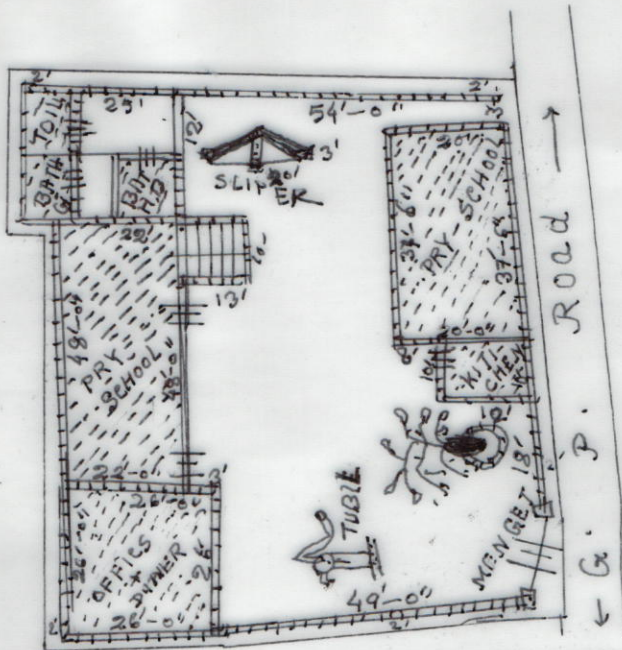

MOUZA :- BALIJURI ; J.L.N :- 21

P.S. :- DUBRAJPUR ; DIST - BIRBHUM

SCALE :- 33'-0" = 1"

SCHEDULE

SCHOOL NAME :- BALIJURI PRIMARY SCHOOL
DISE CODE - 190810000201
CIRCLE :- DUBRAJPUR
BLOCK - DUBRAJPUR
PANCHAYAT :- BALIJURI
MOUZA :- BALIJURI
J.L.NO :- 21
PLOT NO :- 841, 842 EX 840, 843
KHATIAN NO - 420, 203
AREA OF LAND - 6636 sft = 15.23 DECMEEL (PRY)
USABLE AREA - 3600 sft = 8.26 DECMEEL
FALLOW AREA - 2480 sft = 5.69 DECMEEL
AREA OF PANIPATAN - 548 sft = 1.28 DECMEEL