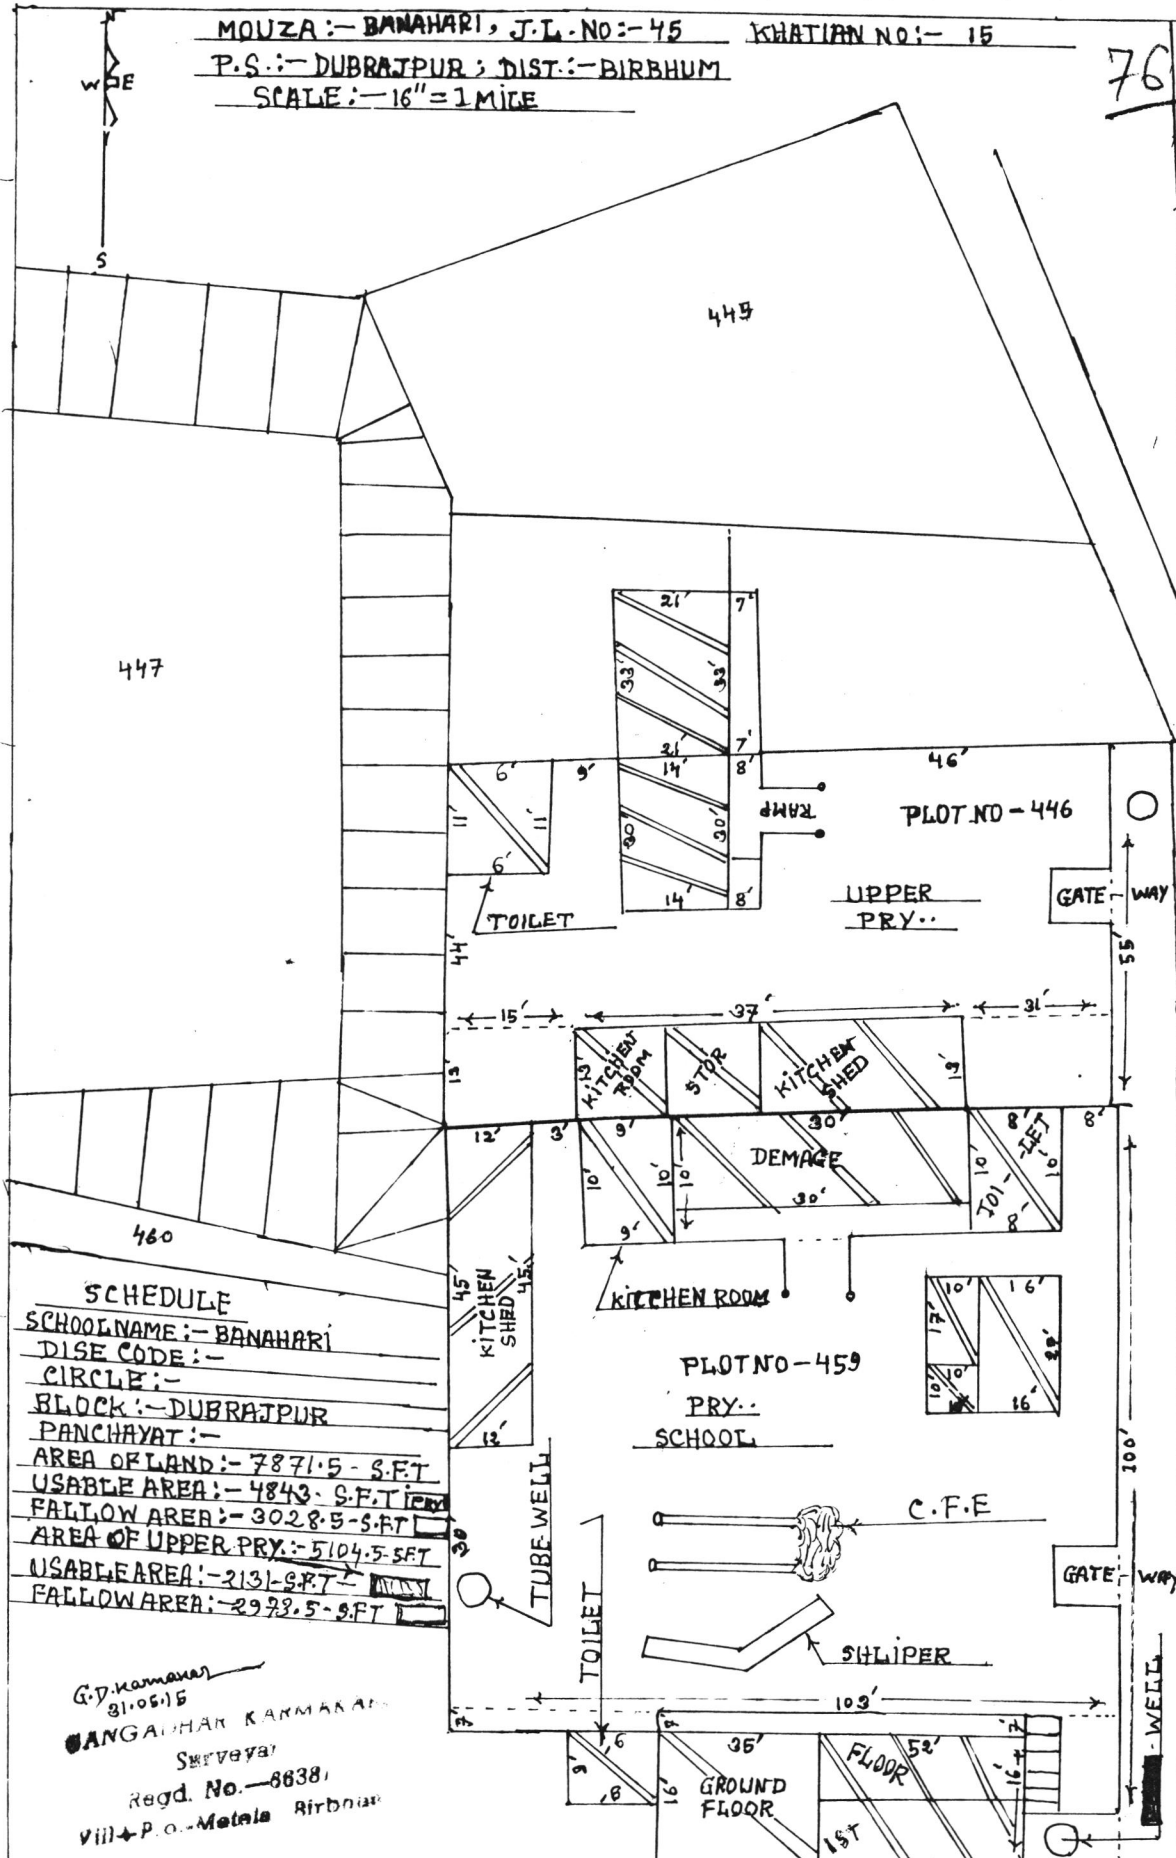

MOUZA :- BANAHARI, J.L. NO :- 45 KHATAN NO :- 15
 P.S. :- DUBRAJPUR, DIST. :- BIRBHUM
 SCALE :- 1" = 1 MILE

76

SCHEDULE
 SCHOOL NAME :- BANAHARI
 DIST. CODE :-
 CIRCLE :-
 BLOCK :- DUBRAJPUR
 PANCHAYAT :-
 AREA OF LAND :- 7871.5 - S.F.T
 USABLE AREA :- 4843 - S.F.T
 FALLOW AREA :- 3028.5 - S.F.T
 AREA OF UPPER PRY. :- 5104.5 - S.F.T
 USABLE AREA :- 2131 - S.F.T
 FALLOW AREA :- 2973.5 - S.F.T