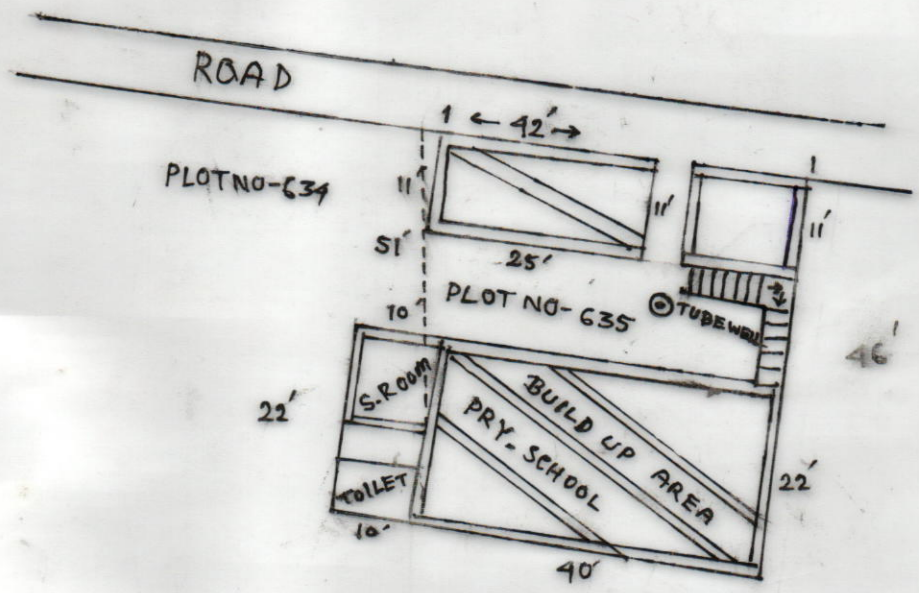

MOUZA - PASHCHIM BANKATI , J.L. NO-19
P.S. - DUBRAJ PUR , DIST. - BIRBHUM

SCHOOL NAME - BANKATI PRY.
DISE CODE - 19081001003
CIRCLE - DUBRAJ PUR
BLOCK - DUBRAJ PUR
PANCHAYET - BALIJURI
MOUZA - PASHCHIM BANKATI
J.L. NO - 19
KHATIAN - 34
PLOT NO - 635, 634
AREA OF LAND - 2228 SQFT.