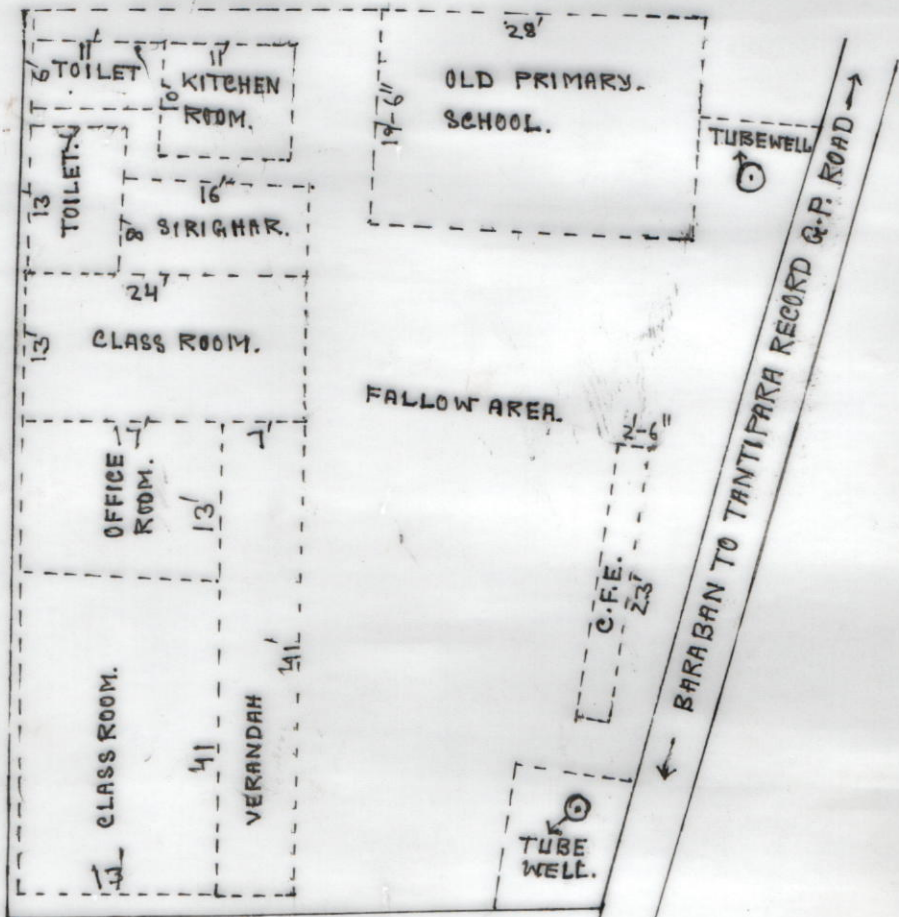

MOUZA - BARABAN, P.S. - DUBRAJPUR.  
J.L. NO - 38, PLOT NO - 151/937. D.T. - BIRBHUM.

SCALE - 1" = 16 1/2'

SCHEDULE :-

SCHOOL NAME - BARABAN BALARAM PRI. SCHOOL.

DISE CODE NO - 19081007201

CIRCLE NAME - DUBRAJPUR.

BLOCK NAME - DUBRAJPUR.

PANCHAYET NAME - GOHALIARA.

MOUZA NAME - BARABAN.

J.L. NO. - 38.

PLOT NO - 151/937.

K.H. NO. - 152

AREA OF LAND. - 13 DECIMAL OR 0.13 ACRE,  
OR 5662.8 SFT.

USEABLE AREA - 2868.5 SFT OR 6.58 DECI.