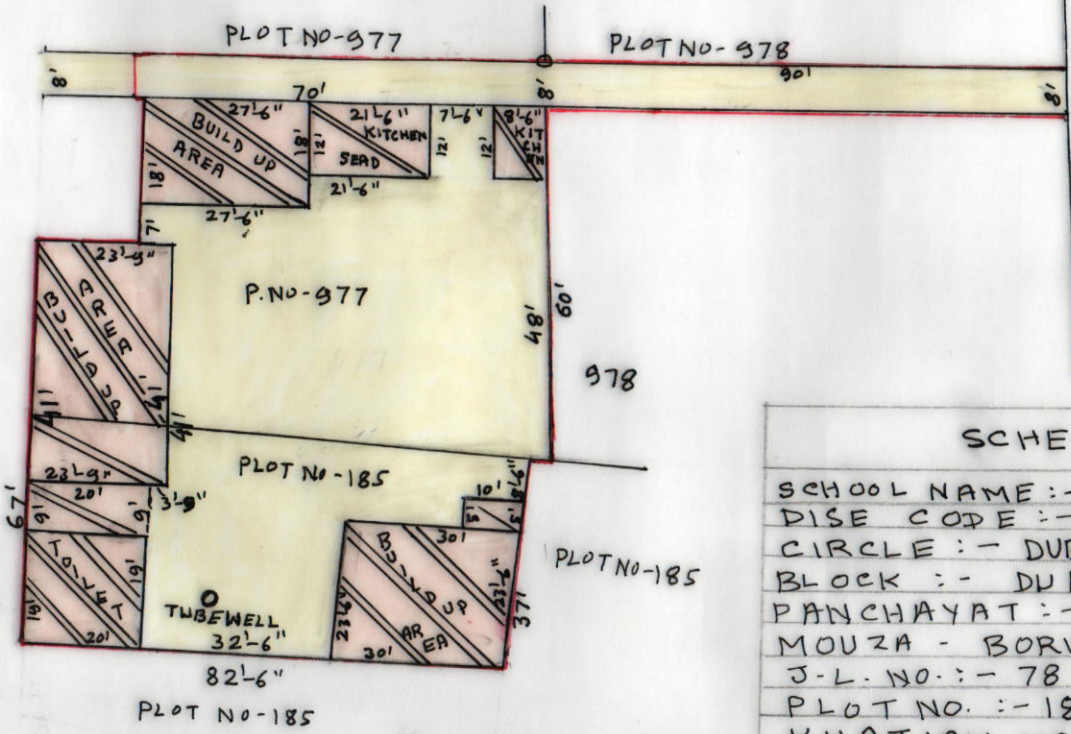

MOUZA-BORUL, J.L.NO-78, P.S. SADAIPUR, DIST-BIRBHUM.

SCALE-1"=33'-0"

VILLAGE ROAD

SCHEDULE

SCHOOL NAME :- BORUL PRY SCHOOL  
 DISE CODE :-  
 CIRCLE :- DUBRAJ PUR  
 BLOCK :- DUBRAJ PUR  
 PANCHAYAT :- PARULIA  
 MOUZA - BORUL  
 J.L.NO. :- 78  
 PLOT NO. :- 185, 977, 978  
 KHATIAN NO. :-  
 AREA OF LAND :- 9071 SFT  
 = 0.2082 ACRE   
 USABLE AREA = 3144 SFT -   
 FALLOW AREA = 5927 SFT -